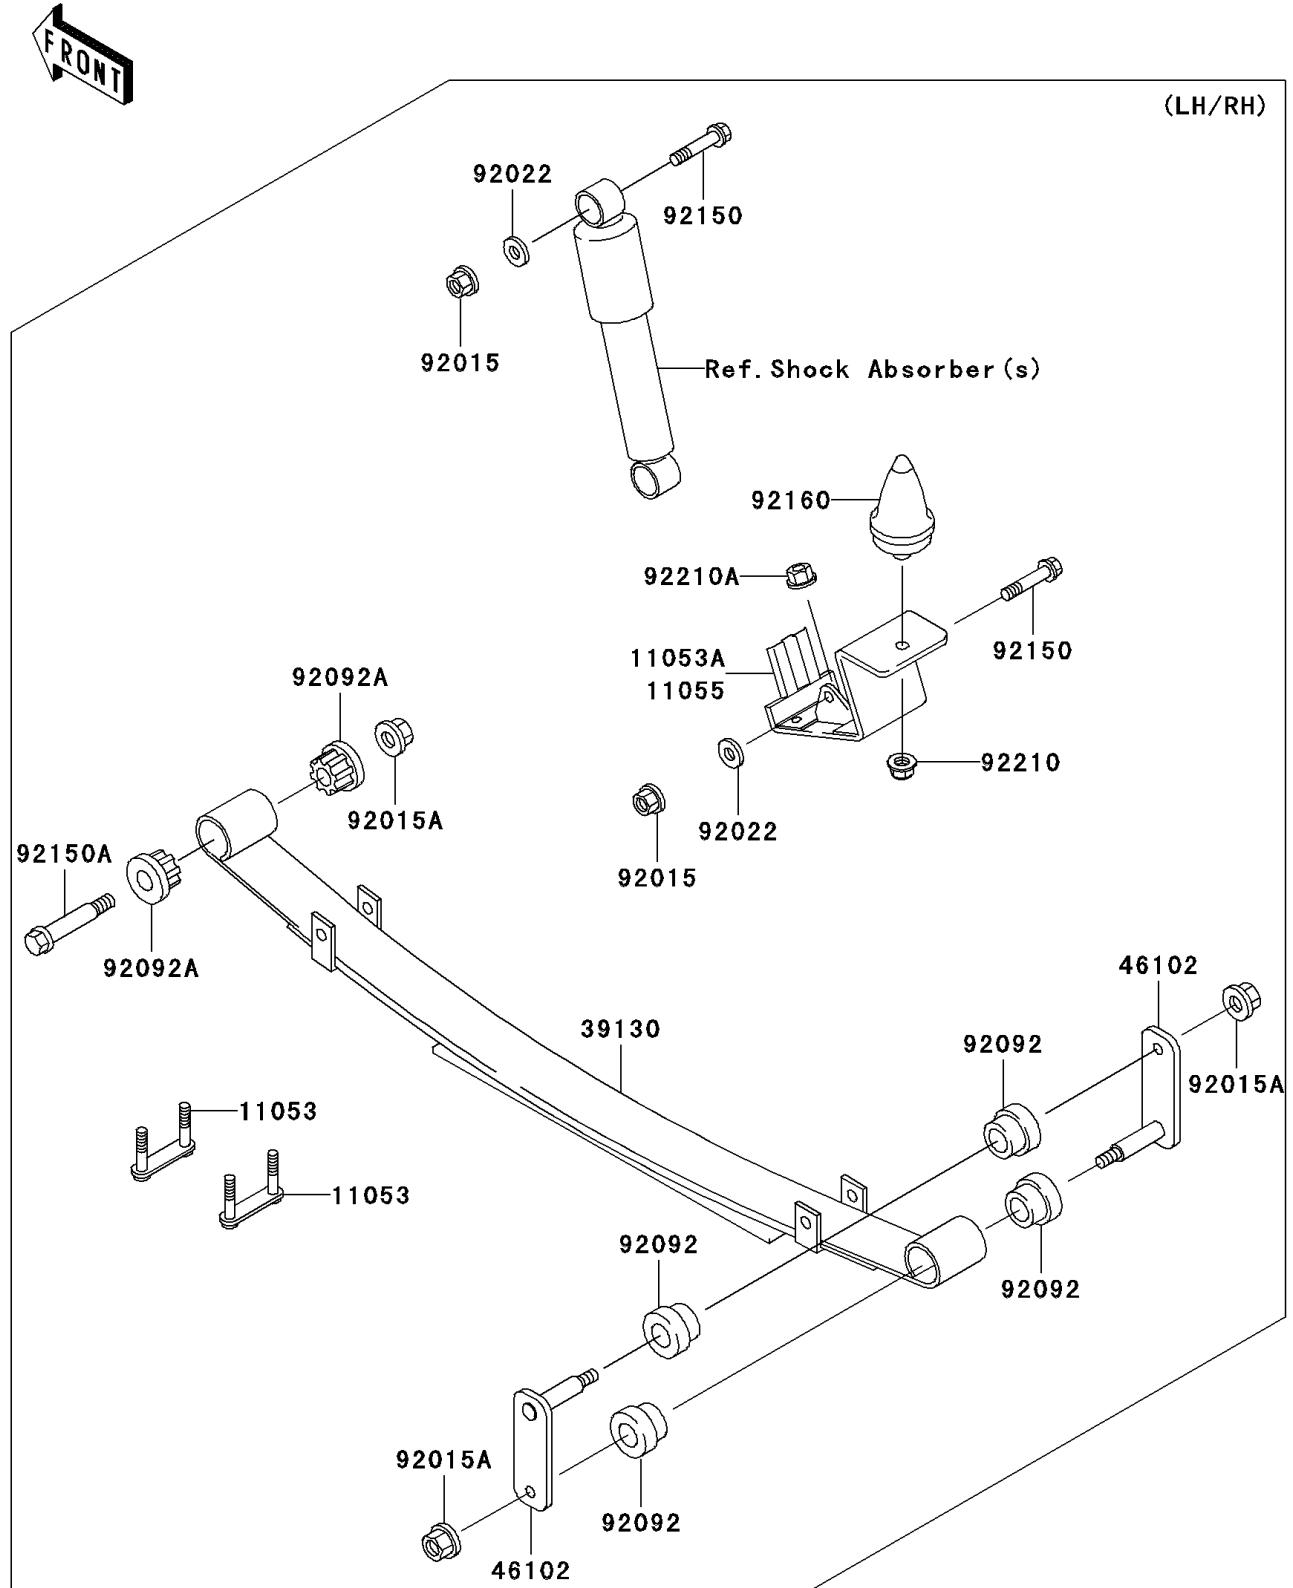

2008 Mule 3010 4x4 Hardwoods Green HD PARTS DIAGRAM

Rear Suspension

F2153

2008 Mule 3010 4x4 Hardwoods Green HD PARTS LIST

Rear Suspension

ITEM NAME	PART NUMBER	QUANTITY
BRACKET,LEAF SPRING (Ref # 11053)	11053-7564	4
BRACKET,LEAF SPRING (Ref # 11055)	11055-7504	2
SPRING-LEAF (Ref # 39130)	39130-1066	2
ROD,LEAF SPRING,RR (Ref # 46102)	46102-1338	4
NUT,LOCK,10MM (Ref # 92015)	92015-1597	4
NUT,12MM (Ref # 92015A)	92015-1706	6
WASHER,11.5X20.5X1.6 (Ref # 92022)	92022-1768	4
BUSHING-RUBBER (Ref # 92092)	92092-1083	8
BUSHING-RUBBER (Ref # 92092A)	92092-1084	4
BOLT,FLANGED,10X57 (Ref # 92150)	92150-1227	4
BOLT,12MM (Ref # 92150A)	92150-1284	2
DAMPER,BUMP STOPPER (Ref # 92160)	92160-1136	2
NUT,LOCK,FLANGED,10MM (Ref # 92210)	92210-0276	2
NUT,LOCK,10MM (Ref # 92210A)	92210-1204	8