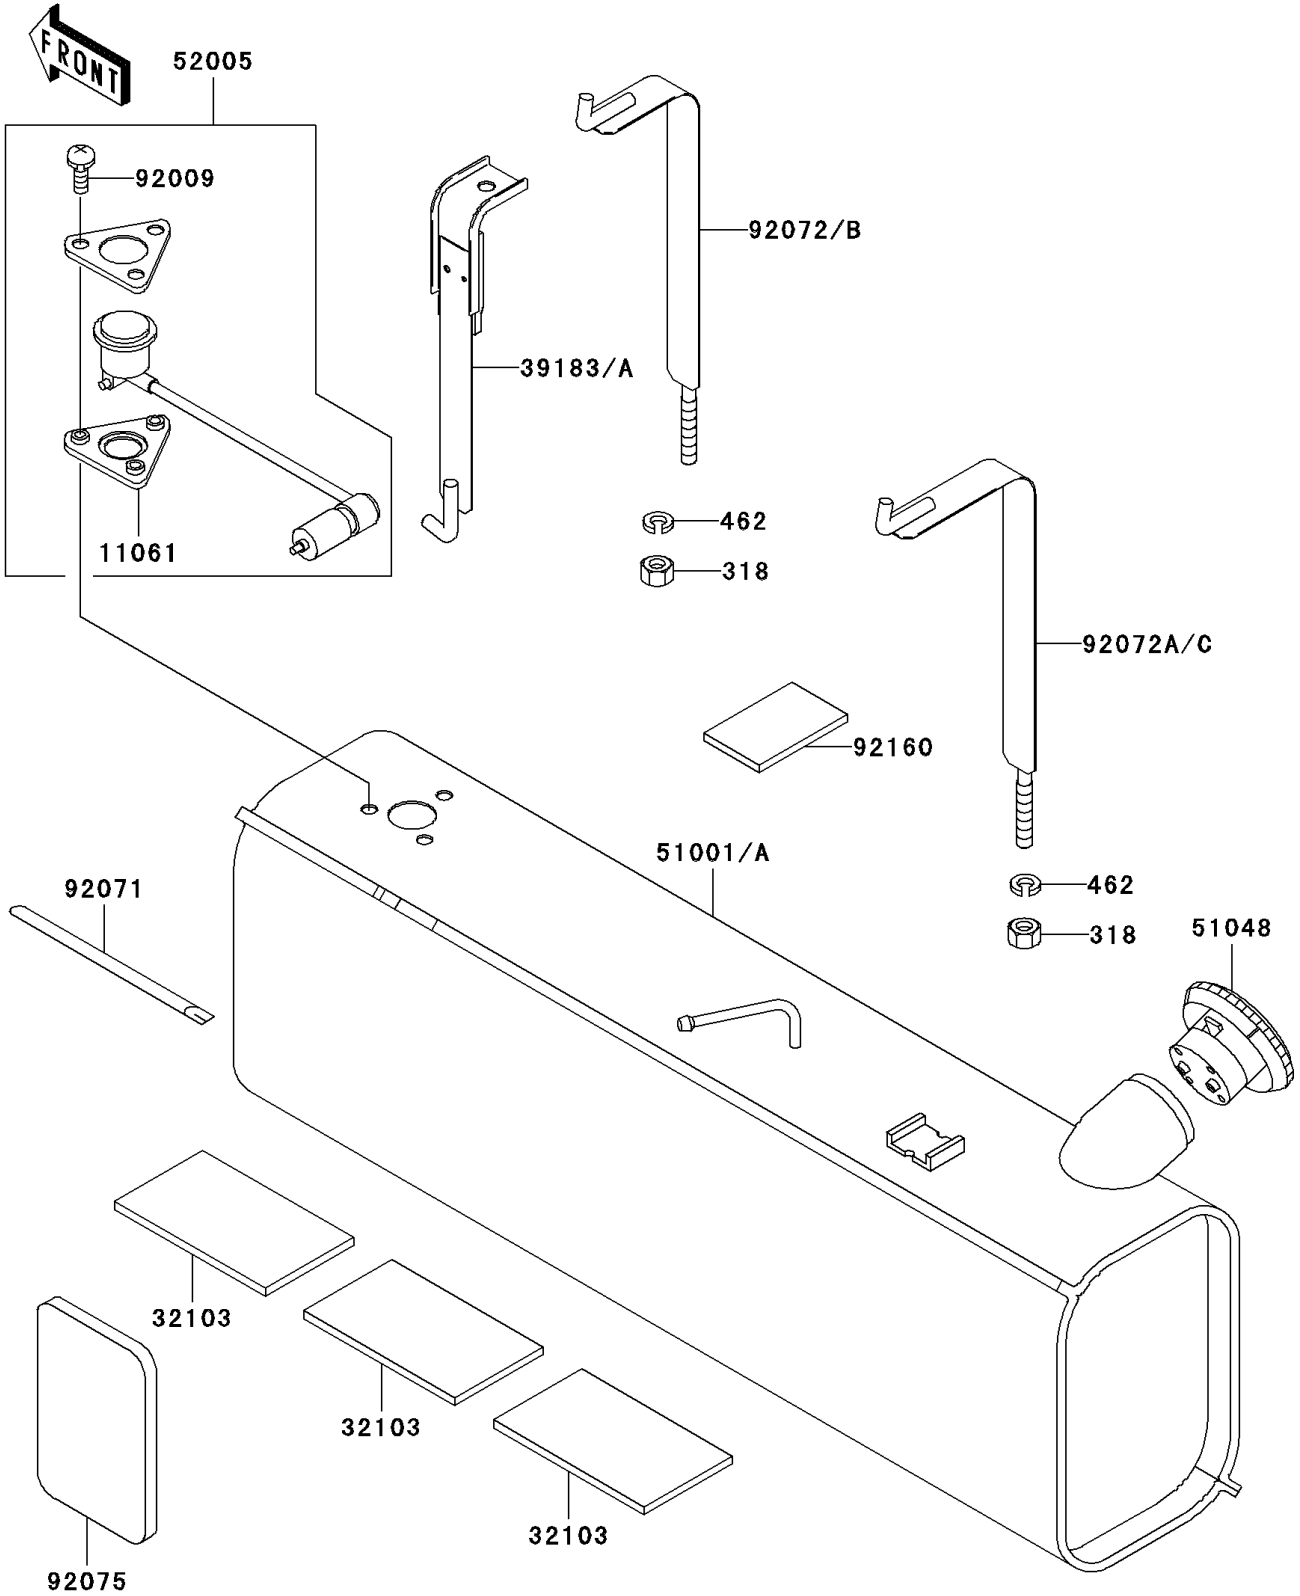

Mule 3010 4x4 Hardwoods Green HD PARTS DIAGRAM

Fuel Tank

F2410

Mule 3010 4x4 Hardwoods Green HD PARTS LIST

Fuel Tank

ITEM NAME	PART NUMBER	QUANTITY
NUT-HEX-SMALL (Ref # 318)	318C0800	2
WASHER-SPRING,8MM (Ref # 462)	462L0800	2
GASKET,FUEL GAUGE (Ref # 11061)	11061-0120	1
DAMPER,BATTERY (Ref # 32103)	32103-027	3
BAND-ASSY (Ref # 39183)	39183-0001	1
TANK-COMP-FUEL (Ref # 51001)	51001-0010	1
CAP-ASSY-TANK,FUEL (Ref # 51048)	51048-0005	1
GAUGE,FUEL (Ref # 52005)	52005-0013	1
SCREW,6X14 (Ref # 92009)	92009-1541	3
GROMMET (Ref # 92071)	92071-1198	1
BAND,FUEL TANK (Ref # 92072)	92072-0018	1
BAND,FUEL TANK (Ref # 92072A)	92072-1248	1
DAMPER (Ref # 92075)	92075-3759	1
DAMPER (Ref # 92160)	92160-1102	1