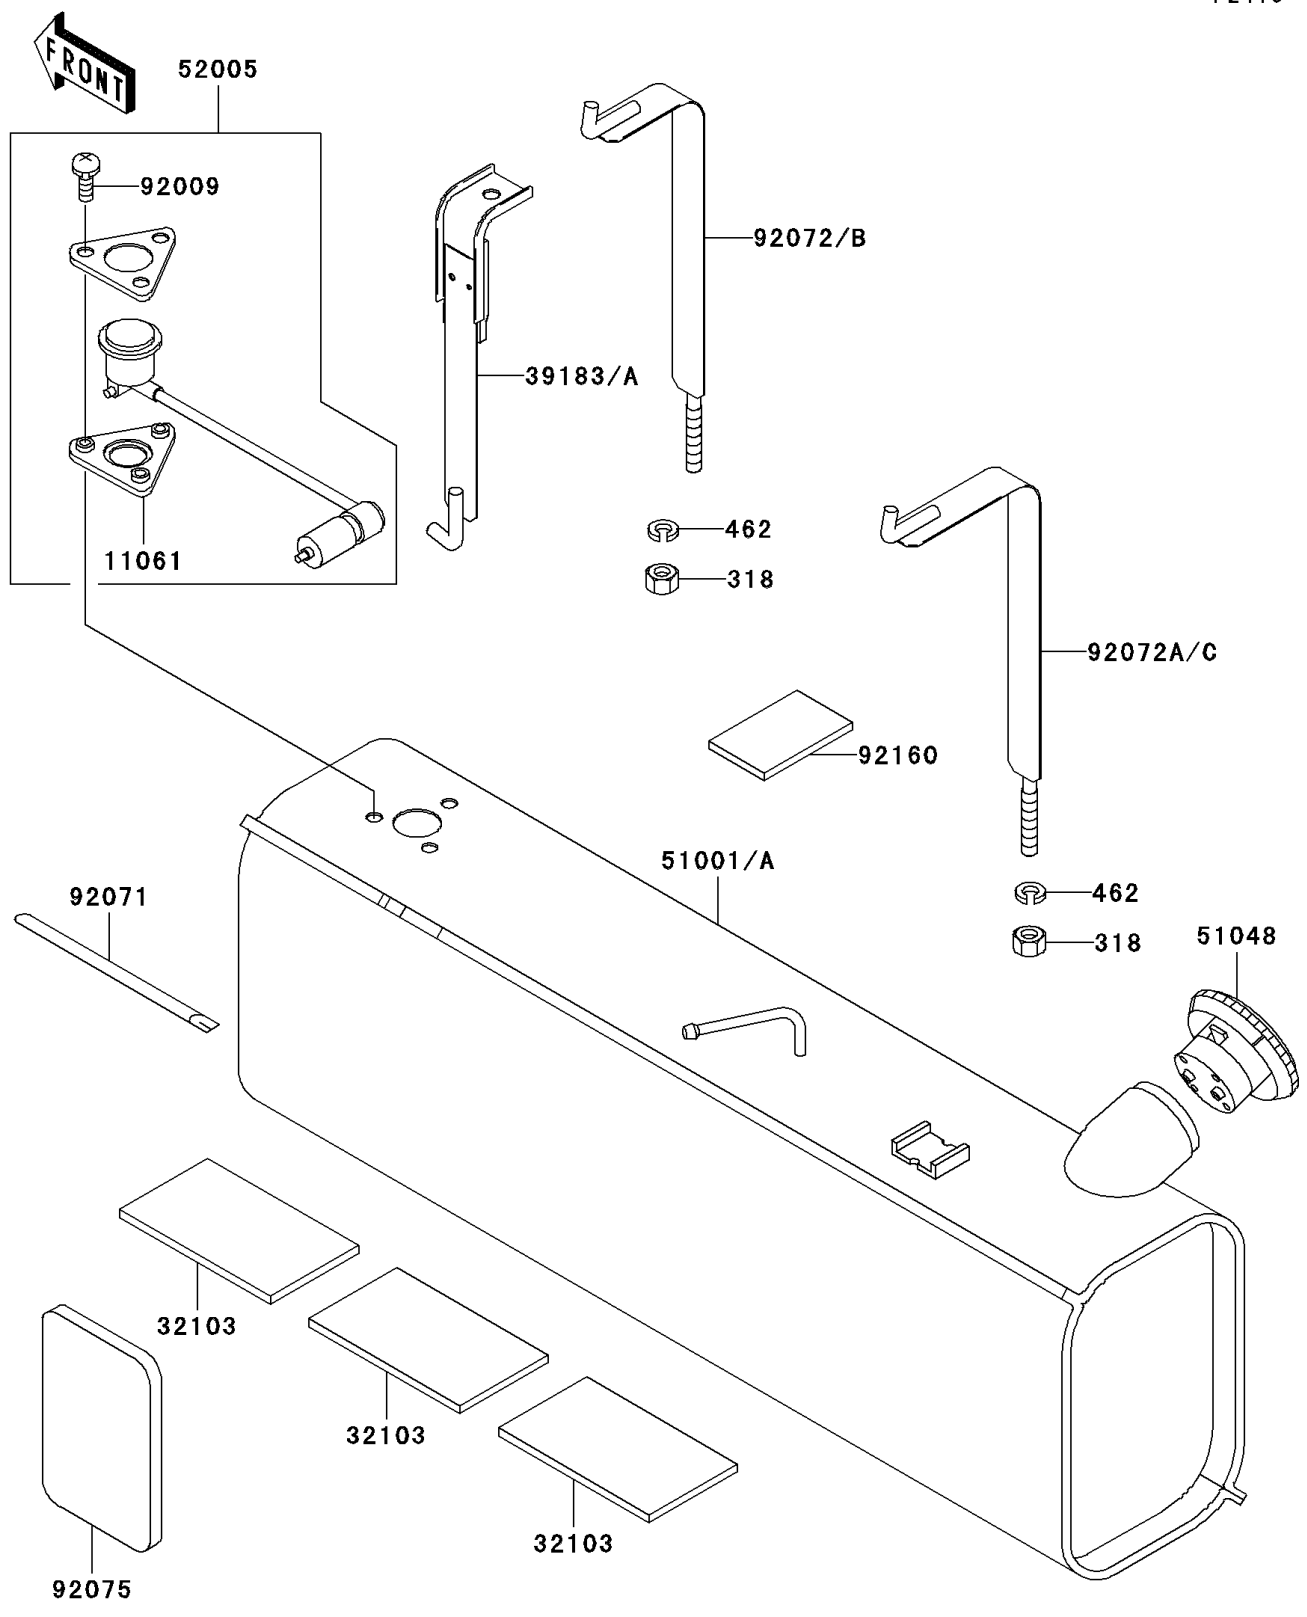

Mule 3010 4x4 Hardwoods Green HD PARTS DIAGRAM

Fuel Tank

F2410

Mule 3010 4x4 Hardwoods Green HD PARTS LIST

Fuel Tank

ITEM NAME	PART NUMBER	QUANTITY
-----------	-------------	----------