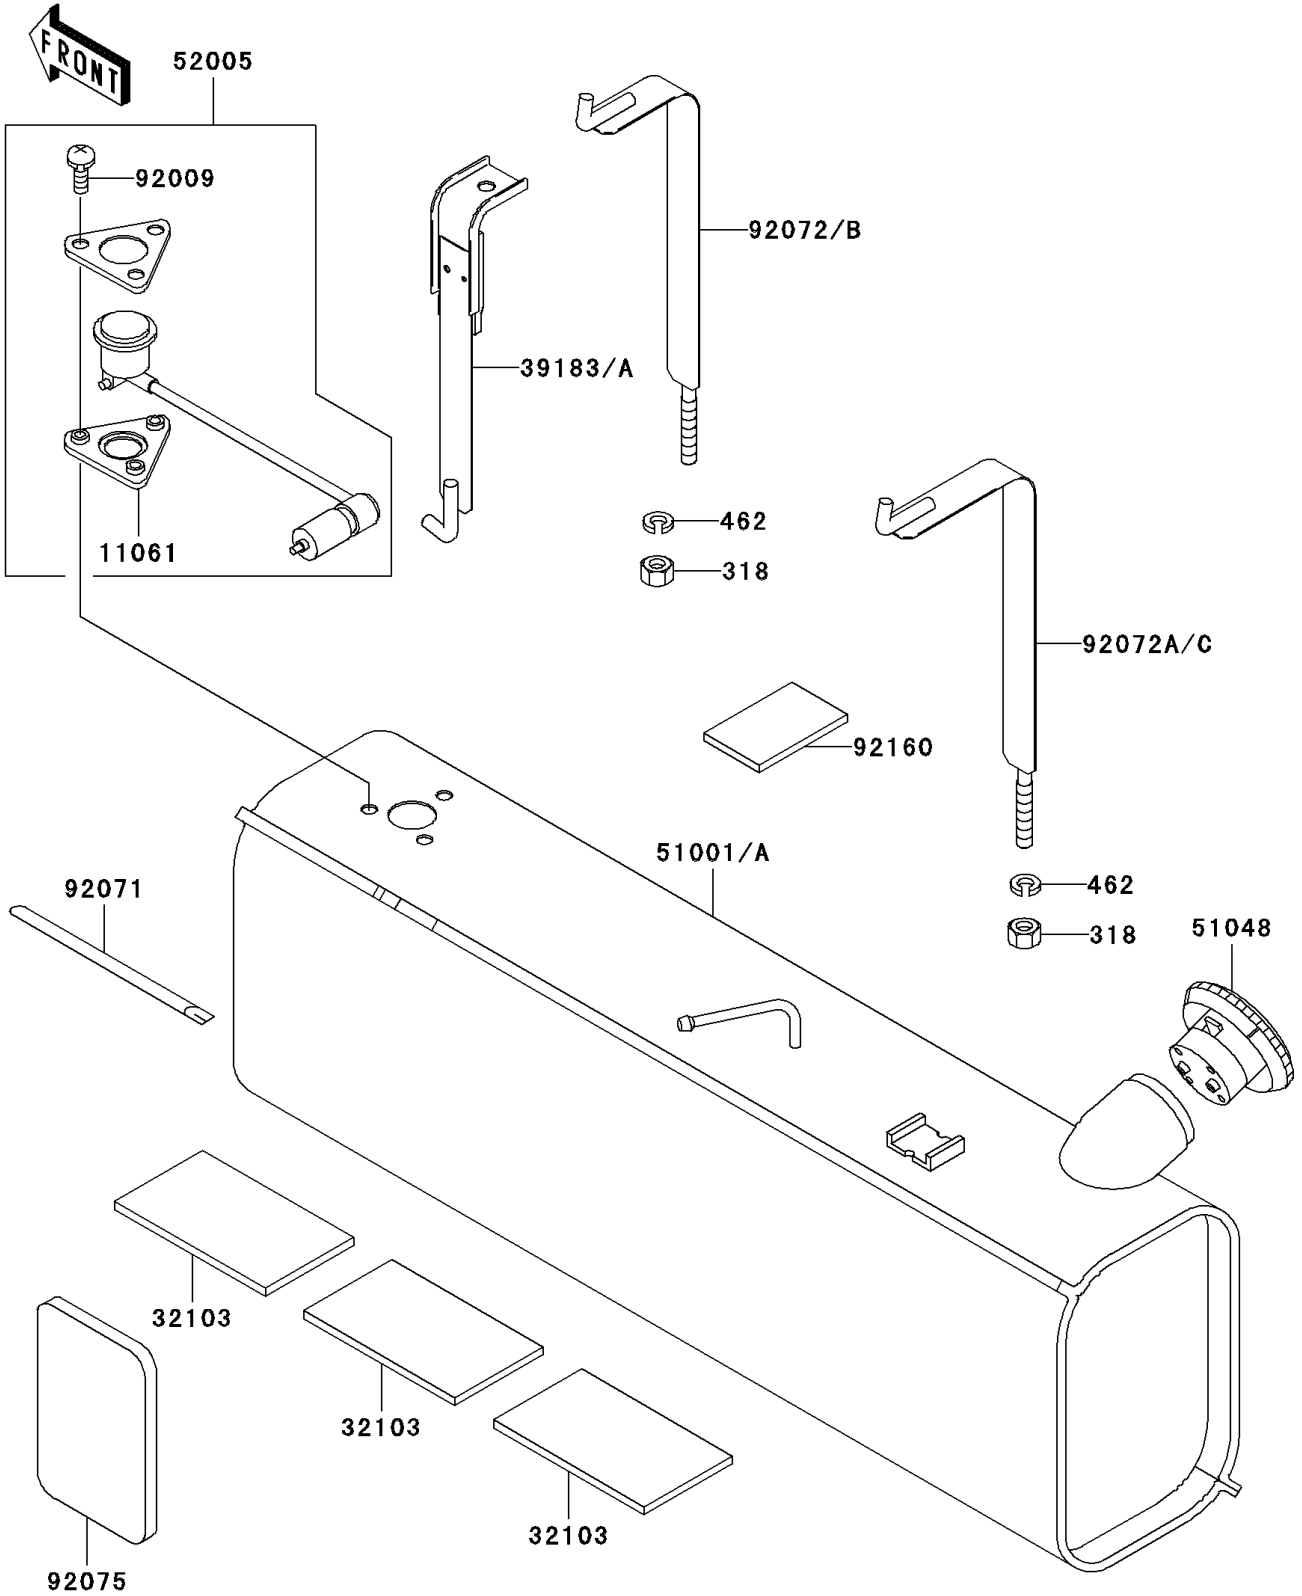

2008 Mule 3010 4x4 Hardwoods Green HD PARTS DIAGRAM

Fuel Tank

F2410

2008 Mule 3010 4x4 Hardwoods Green HD PARTS LIST

Fuel Tank

ITEM NAME	PART NUMBER	QUANTITY
NUT-HEX-SMALL (Ref # 318)	318C0800	2
WASHER-SPRING,8MM (Ref # 462)	462L0800	2
GASKET,FUEL GAUGE (Ref # 11061)	11061-0120	1
DAMPER,BATTERY (Ref # 32103)	32103-027	3
BAND-ASSY (Ref # 39183A)	39183-7501	1
TANK-COMP-FUEL (Ref # 51001A)	51001-7510	1
CAP-ASSY-TANK,FUEL (Ref # 51048)	51048-0005	1
GAUGE,FUEL (Ref # 52005)	52005-0013	1
SCREW,6X14 (Ref # 92009)	92009-1541	3
GROMMET (Ref # 92071)	92071-1198	1
BAND,FUEL TANK (Ref # 92072B)	92072-7503	1
BAND,FUEL TANK (Ref # 92072C)	92072-7504	1
DAMPER (Ref # 92075)	92075-3759	1
DAMPER (Ref # 92160)	92160-1102	1