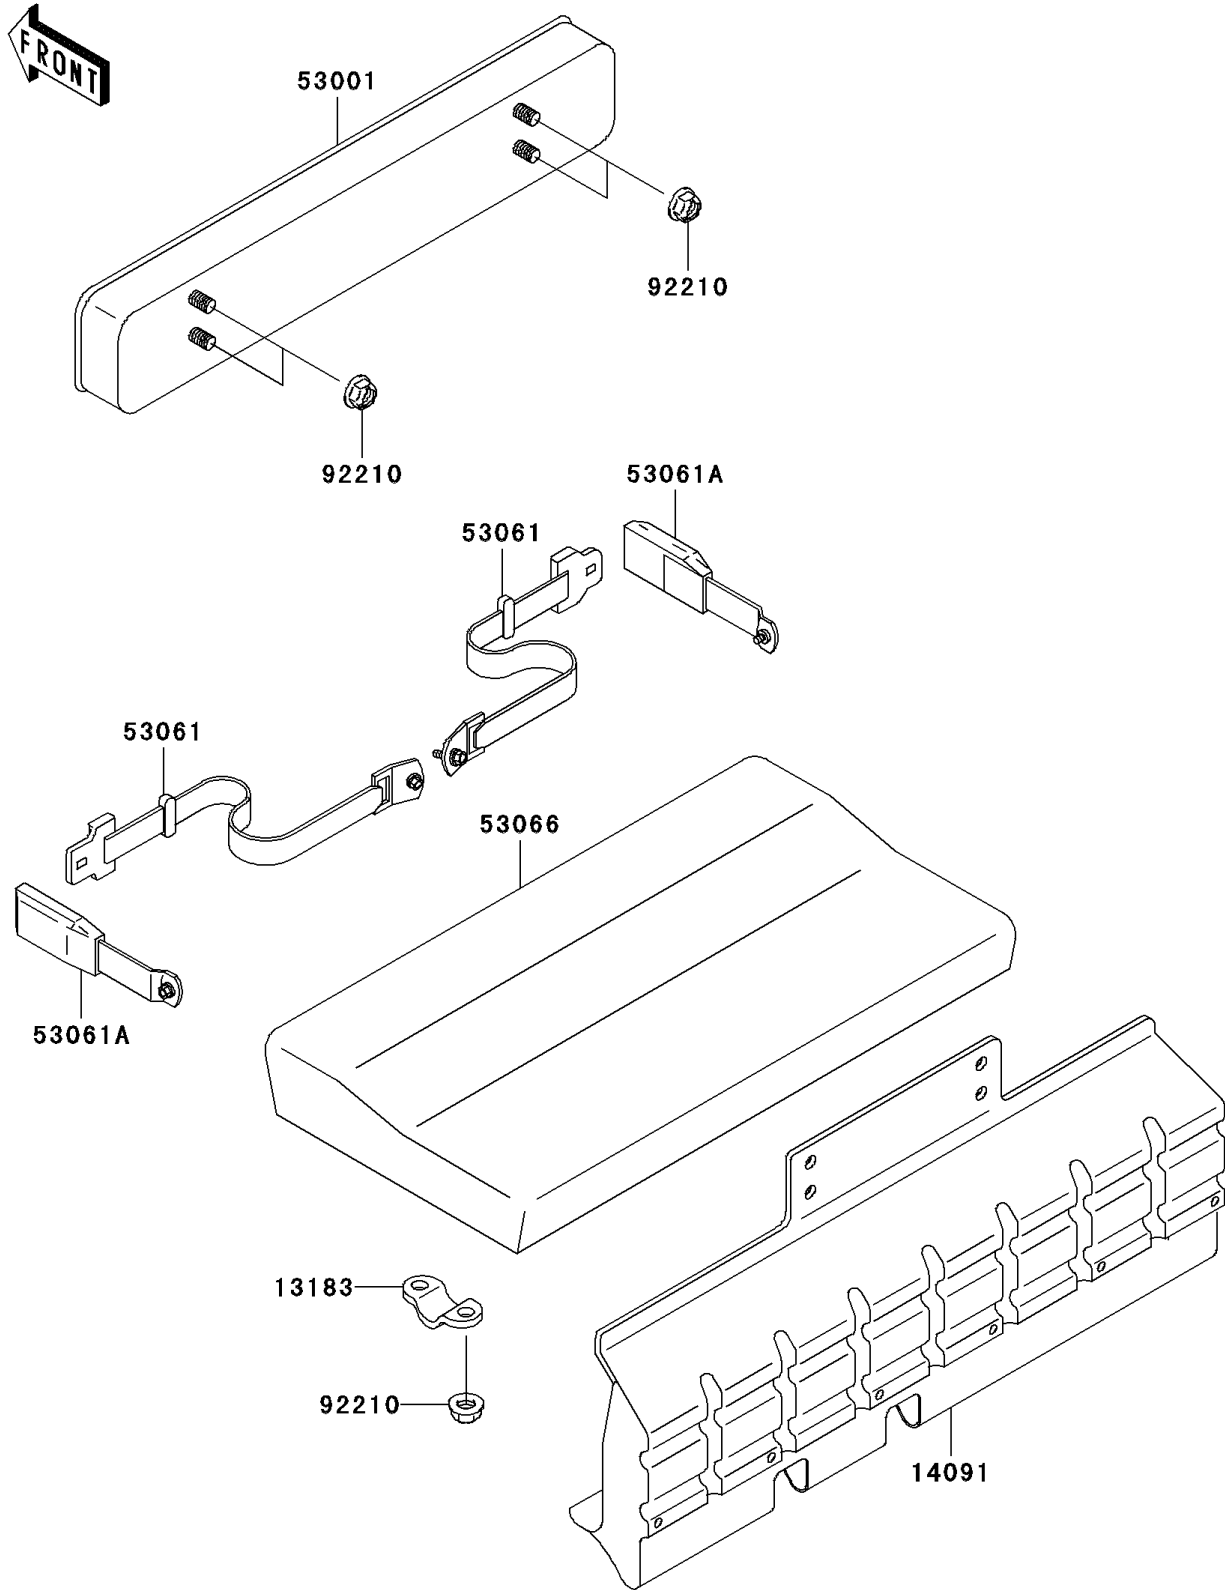

# Mule 3010 4x4 Hardwoods Green HD PARTS DIAGRAM

Seat

F2510

## Mule 3010 4x4 Hardwoods Green HD PARTS LIST

### Seat

ITEM NAME	PART NUMBER	QUANTITY
PLATE,SEAT (Ref # 13183)	13183-1400	2
COVER,SEAT BACK (Ref # 14091)	14091-0529	1
SEAT-ASSY,BACK,S.M.BROWN (Ref # 53001)	53001-1584-MB	1
BELT-SEAT,CATCH PLATE (Ref # 53061)	53061-1013	2
BELT-SEAT,BUCKLE (Ref # 53061A)	53061-1014	2
SEAT-ASSY,CUSHION,S.M.BROWN (Ref # 53066)	53066-7501-MB	1
NUT,FLANGED,LOCK,8MM (Ref # 92210)	92210-0005	8