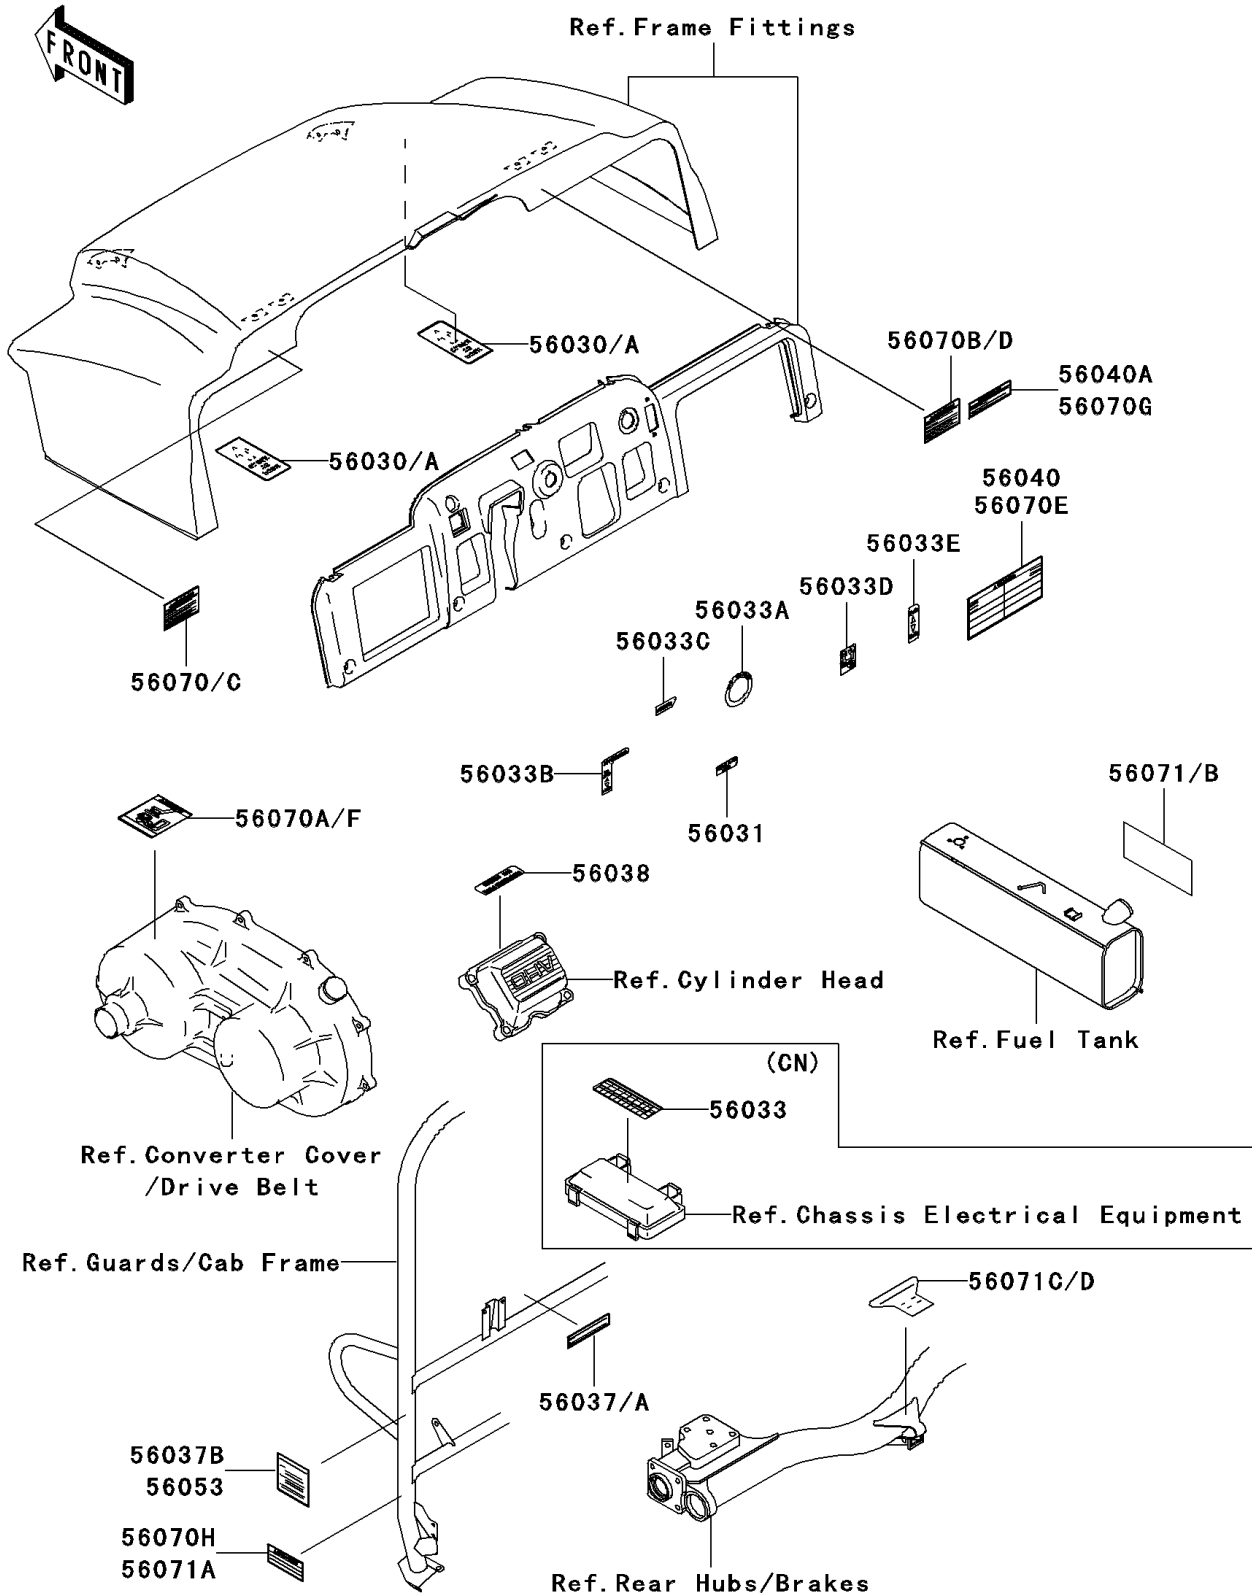

# 2008 Mule 3010 4x4 Hardwoods Green HD PARTS DIAGRAM

Labels

F2860

## 2008 Mule 3010 4x4 Hardwoods Green HD PARTS LIST

### Labels

ITEM NAME	PART NUMBER	QUANTITY
LABEL,BONNET OPERATION (Ref # 56030)	56030-1240	2
LABEL-MANUAL,BRAKE FLUID LEVEL (Ref # 56031)	56031-1818	1
LABEL-MANUAL,IGNITION,ON/OFF (Ref # 56033A)	56033-0162	1
LABEL-MANUAL,DIFF MODE (Ref # 56033B)	56033-1183	1
LABEL-MANUAL,IGNITION (Ref # 56033C)	56033-1184	1
LABEL-MANUAL,SHIFT (Ref # 56033D)	56033-1186	1
LABEL-MANUAL,2WD/4WD (Ref # 56033E)	56033-1187	1
LABEL-SPECIFICATION,CARGO BED (Ref # 56037)	56037-1576	1
LABEL-BRAND (Ref # 56038)	56038-2782	1
LABEL-WARNING,GENERAL (Ref # 56040)	56040-1339	1
LABEL-WARNING,SHIFT CAUTION (Ref # 56040A)	56040-1342	1
LABEL-SPECIFICATION,TIRE (Ref # 56053)	56053-7506	1
LABEL-WARNING,OFF-HIGHWAY (Ref # 56070)	56070-0050	1
LABEL-WARNING,HOT SURFACES (Ref # 56070A)	56070-0051	1
LABEL-WARNING,BONNET OPERATION (Ref # 56070B)	56070-0053	1
LABEL-WARNING,BED RAISED (Ref # 56070H)	56070-7515	1
LABEL-WARNING,GASOLINE (Ref # 56071)	56071-7501	1
LABEL-WARNING,TRAILER HITCH (Ref # 56071C)	56071-7511	1