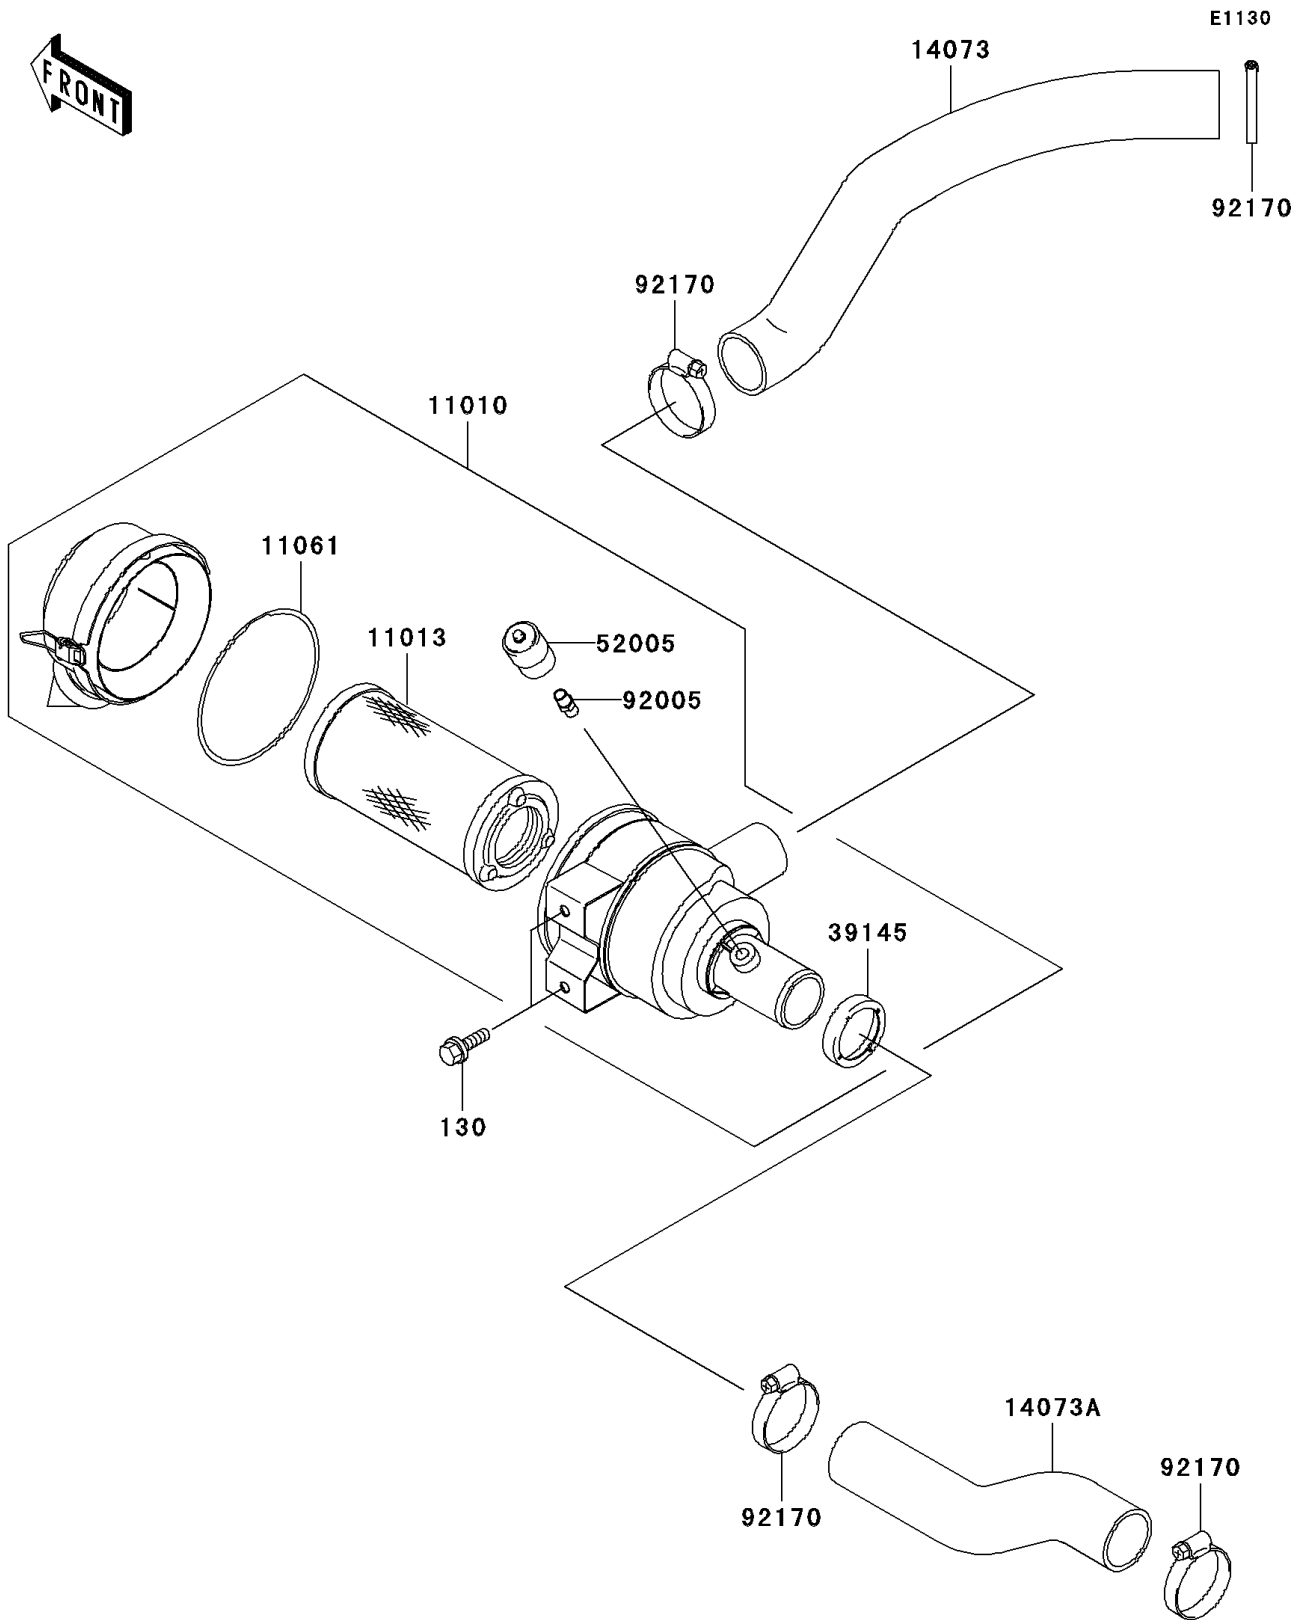

Mule 3010 4X4 PARTS DIAGRAM

Air Cleaner

Mule 3010 4X4 PARTS LIST

Air Cleaner

ITEM NAME	PART NUMBER	QUANTITY
BOLT-FLANGED,8X14 (Ref # 130)	130BB0814	2
FILTER-ASSY-AIR (Ref # 11010)	11010-0073	1
ELEMENT-AIR FILTER (Ref # 11013)	11013-1290	1
GASKET,AIR FILTER (Ref # 11061)	11061-1078	1
DUCT,FRAME-A/C (Ref # 14073)	14073-1782	1
DUCT,A/C-AIR CHAMBER (Ref # 14073A)	14073-1783	1
TRIM-SEAL (Ref # 39145)	39145-1133	1
GAUGE,AIR (Ref # 52005)	52005-7502	1
FITTING,AIR FILTER (Ref # 92005)	92005-1386	1
CLAMP (Ref # 92170)	92170-1674	4