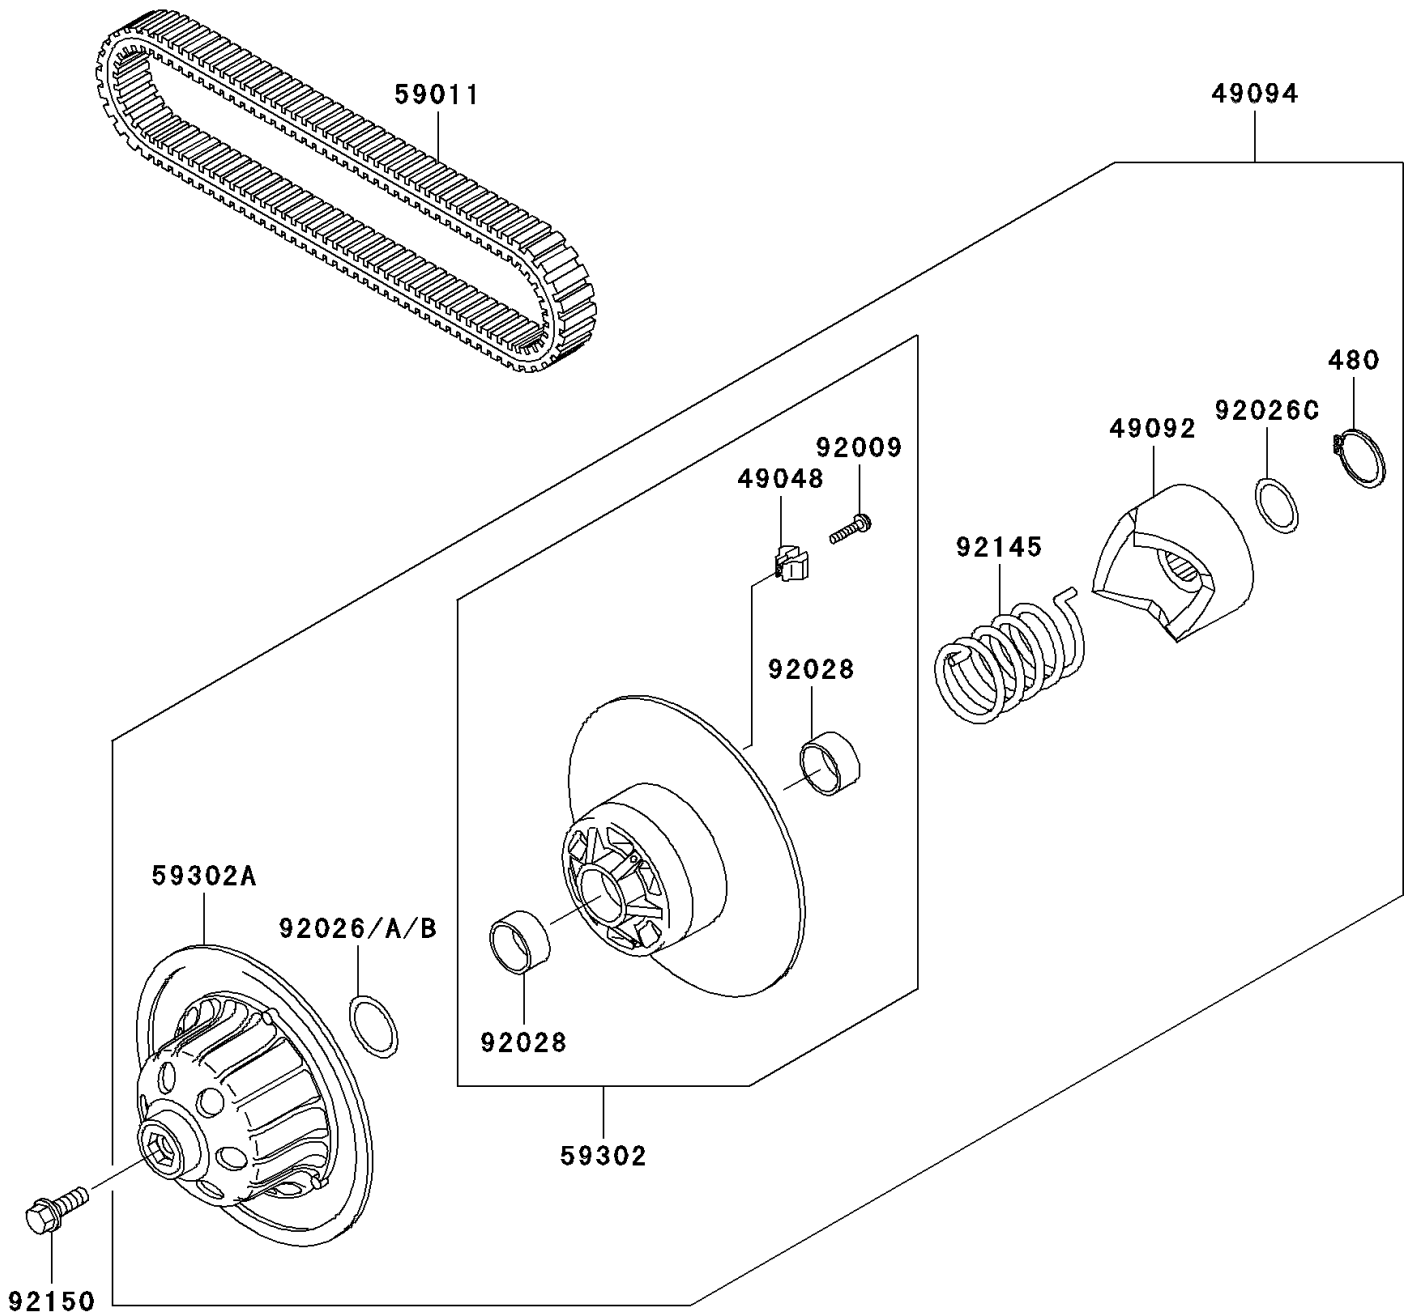

Mule 3010 4X4 PARTS DIAGRAM

Driven Converter/Drive Belt

E1392

Mule 3010 4X4 PARTS LIST

Driven Converter/Drive Belt

ITEM NAME	PART NUMBER	QUANTITY
-----------	-------------	----------