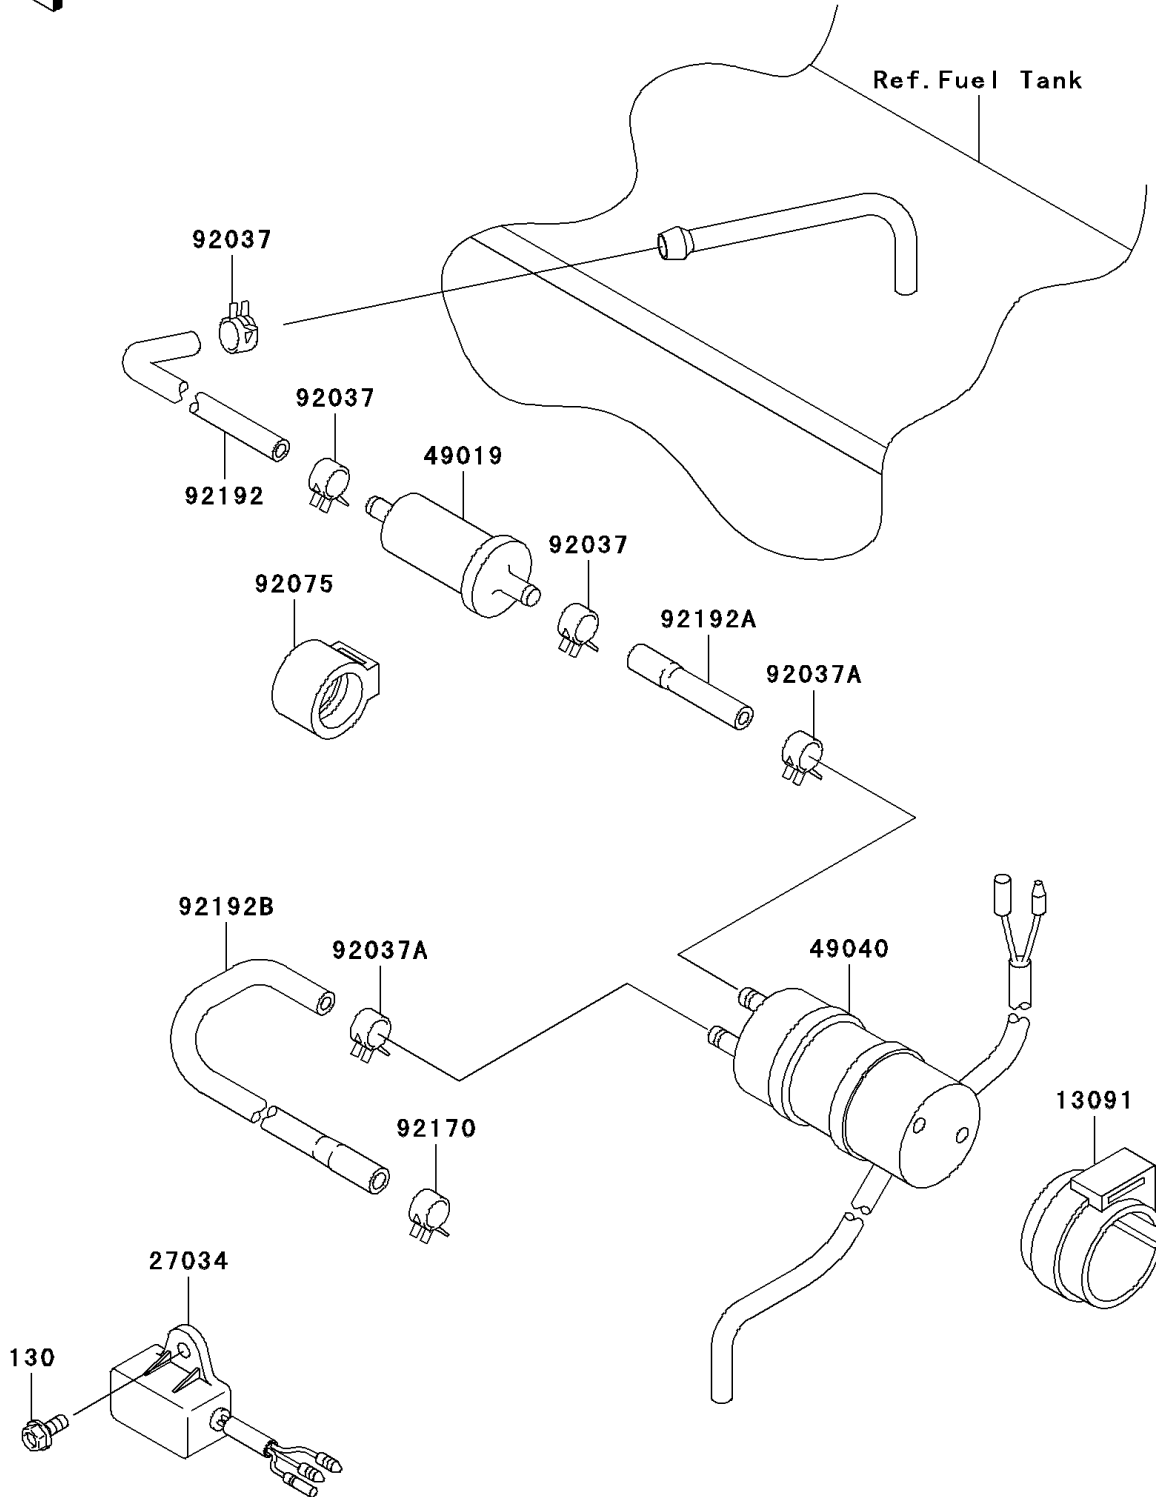

2008 Mule 3010 4X4 PARTS DIAGRAM

Fuel Pump

E1520

2008 Mule 3010 4X4 PARTS LIST

Fuel Pump

ITEM NAME	PART NUMBER	QUANTITY
BOLT-FLANGED,6X14 (Ref # 130)	130BB0614	1
HOLDER (Ref # 13091)	13091-1512	1
RELAY,FUEL CUT (Ref # 27034)	27034-1053	1
FILTER-FUEL (Ref # 49019)	49019-1055	1
PUMP-FUEL (Ref # 49040)	49040-1055	1
CLAMP,HOSE CLIP (Ref # 92037)	92037-1181	3
CLAMP,TUBE (Ref # 92037A)	92037-1505	2
DAMPER,FUEL FILTER (Ref # 92075)	92075-1853	1
CLAMP (Ref # 92170)	92170-2082	1
TUBE (Ref # 92192)	92192-0240	1
TUBE (Ref # 92192A)	92192-0241	1
TUBE (Ref # 92192B)	92192-0242	1