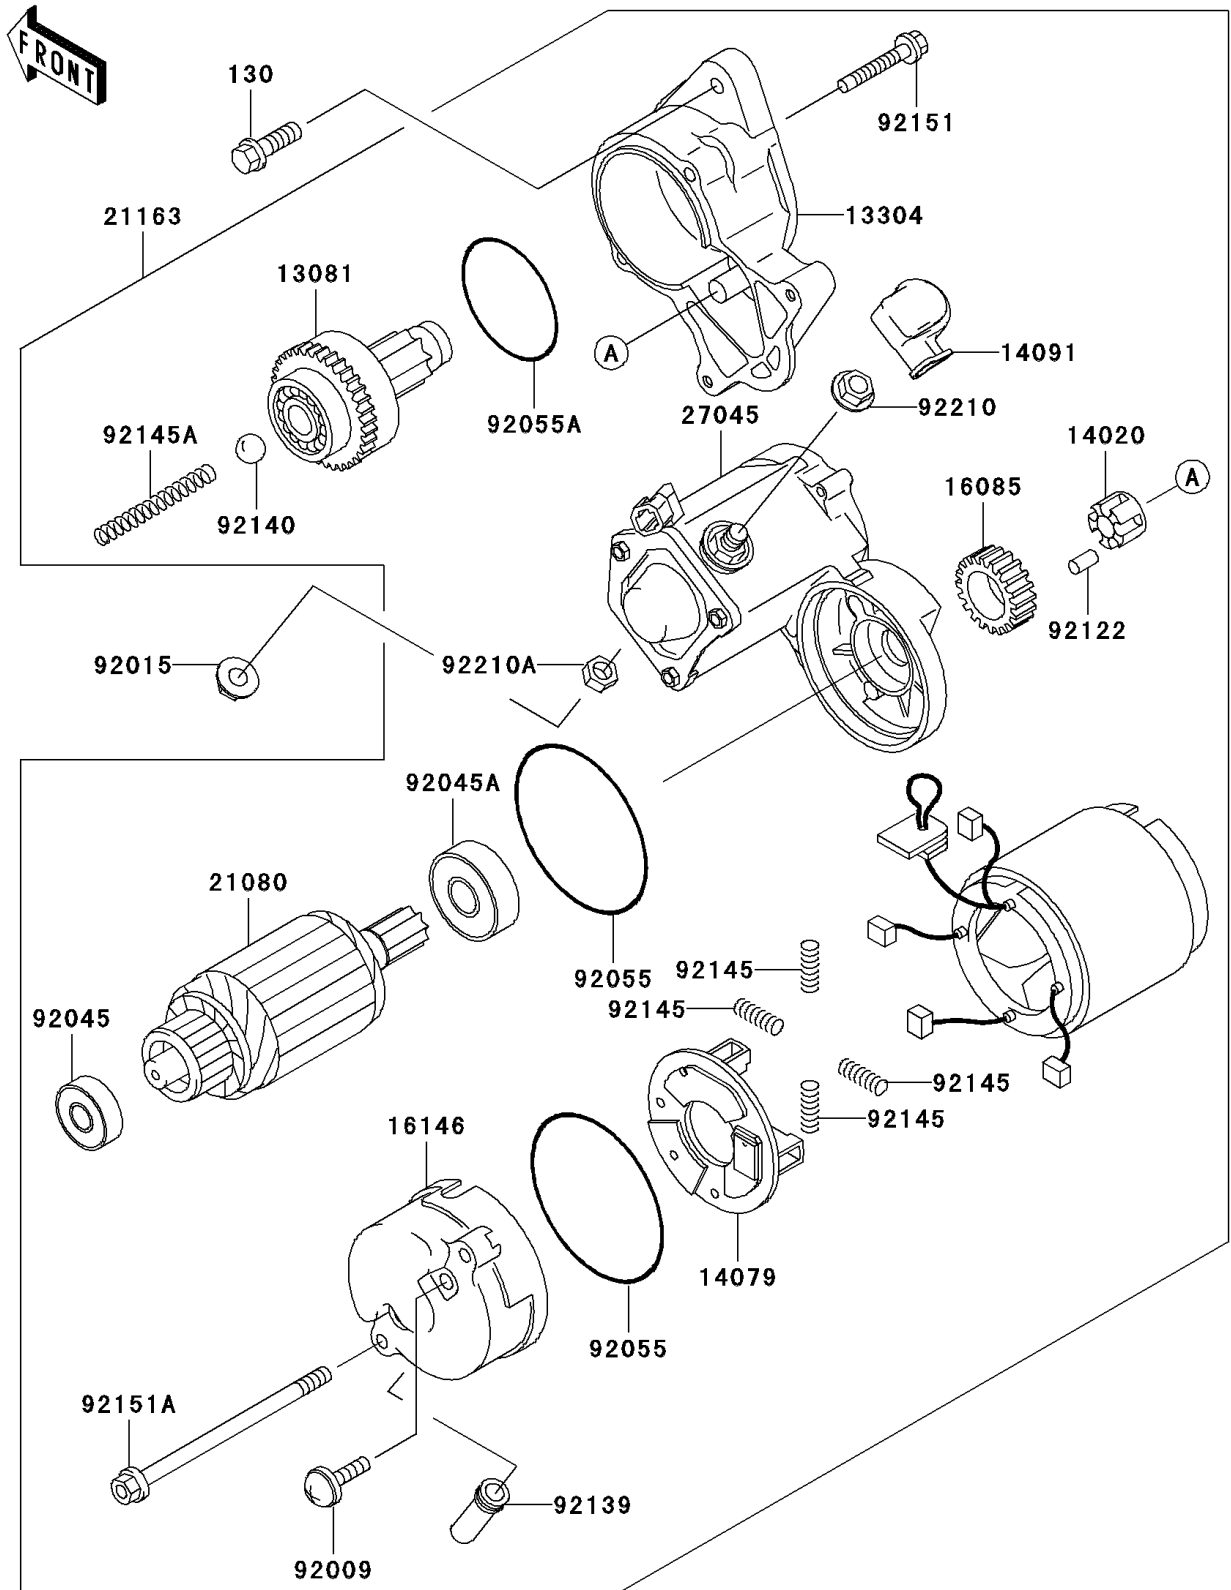

Mule 3010 4X4 PARTS DIAGRAM

Starter Motor

E1840

Mule 3010 4X4 PARTS LIST

Starter Motor

ITEM NAME	PART NUMBER	QUANTITY
BOLT-FLANGED,8X30 (Ref # 130)	130P0830	2
CLUTCH-ASSY (Ref # 13081)	13081-2231	1
HOUSING-ASSY (Ref # 13304)	13304-2201	1
RETAINER (Ref # 14020)	14020-2112	1
HOLDER-ASSY (Ref # 14079)	14079-2064	1
COVER (Ref # 14091)	14091-2080	1
GEAR (Ref # 16085)	16085-2055	1
COVER-ASSY (Ref # 16146)	16146-2228	1
ARMATURE (Ref # 21080)	21080-2070	1
STARTER-ELECTRIC (Ref # 21163)	21163-2124	1
SWITCH-ASSY (Ref # 27045)	27045-2018	1
SCREW (Ref # 92009)	92009-2455	2
NUT,8MM (Ref # 92015)	92015-1143	1
BEARING-BALL (Ref # 92045)	92045-2257	1
BEARING-BALL (Ref # 92045A)	92045-2258	1
RING-O (Ref # 92055)	92055-2199	2
RING-O (Ref # 92055A)	92055-2200	1
ROLLER (Ref # 92122)	92122-2057	5
BUSHING (Ref # 92139)	92139-2051	1
BALL (Ref # 92140)	92140-2061	1
SPRING (Ref # 92145)	92145-2096	4
SPRING (Ref # 92145A)	92145-2097	1
BOLT (Ref # 92151)	92151-2167	2
BOLT (Ref # 92151A)	92151-2168	2
NUT (Ref # 92210)	92210-2084	1
NUT (Ref # 92210A)	92210-2085	1