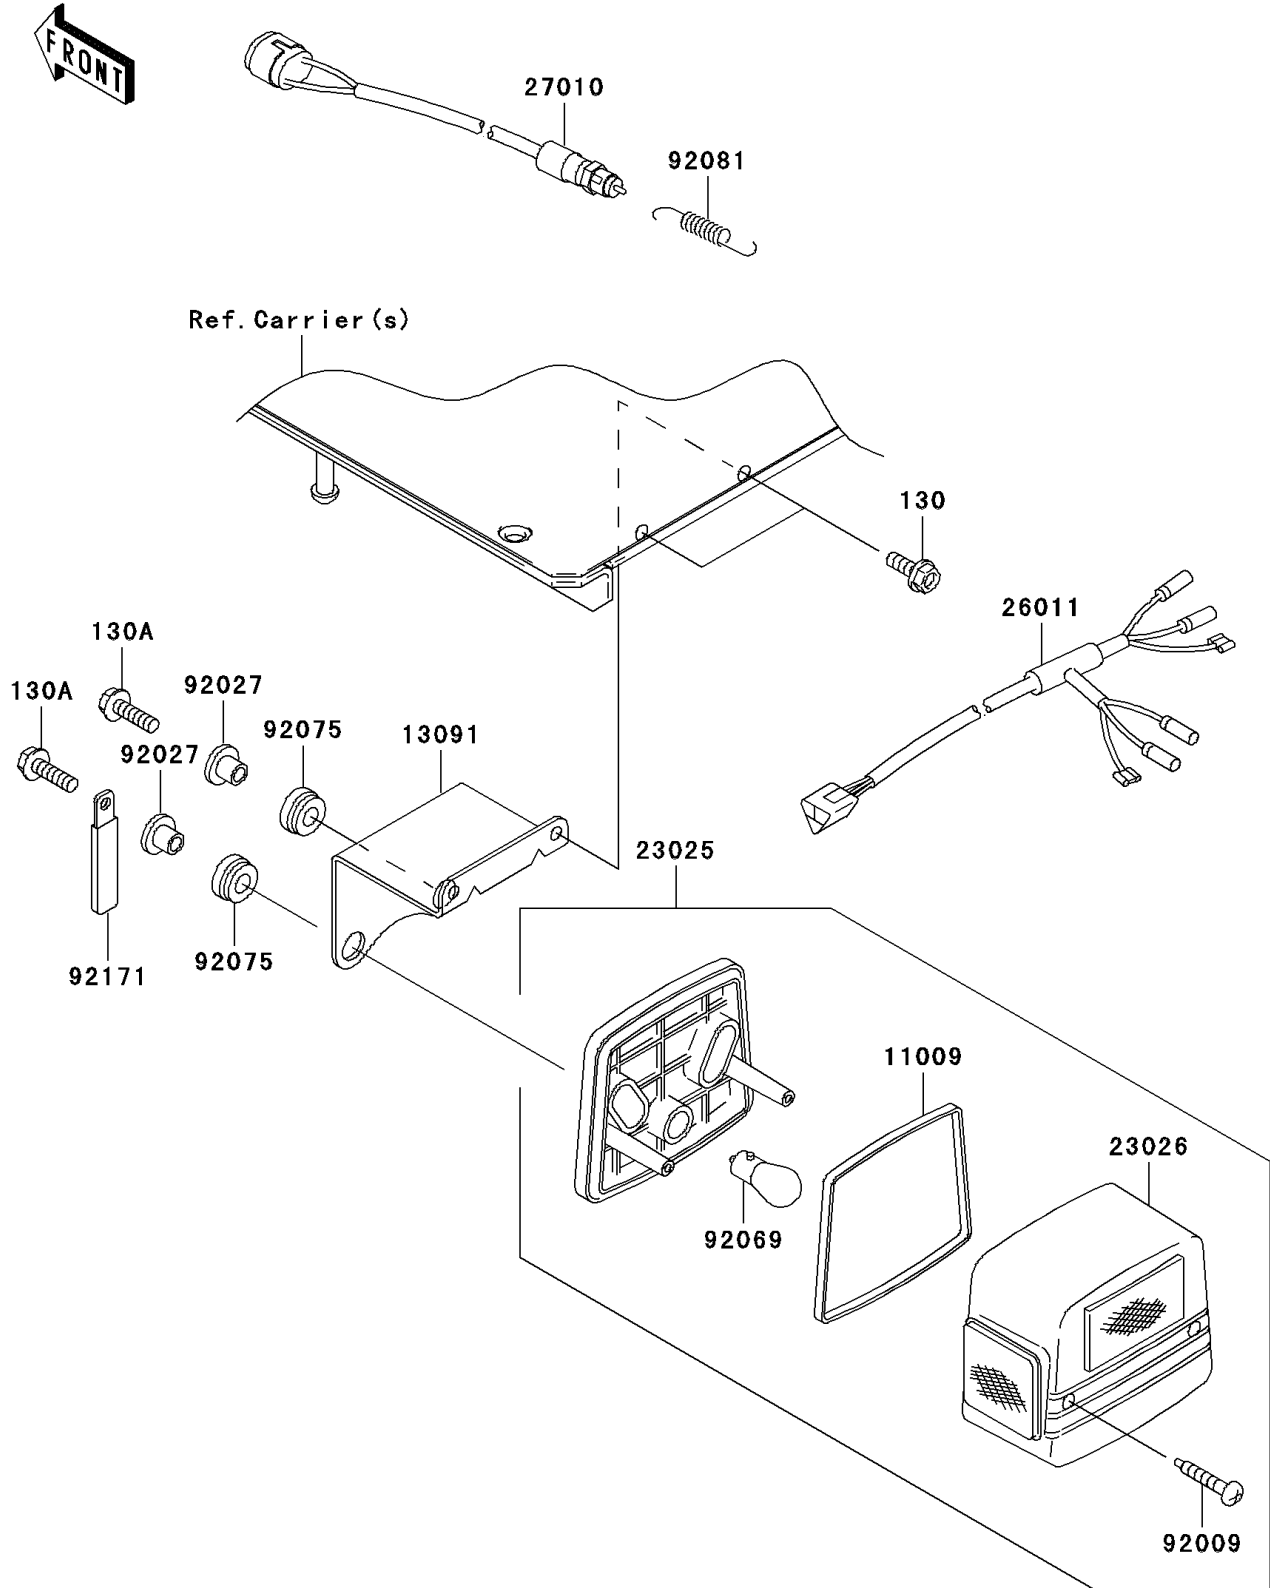

# 2006 Mule 3010 4X4 PARTS DIAGRAM

Taillight(s)

F2720

## 2006 Mule 3010 4X4 PARTS LIST

### Taillight(s)

ITEM NAME	PART NUMBER	QUANTITY
BOLT-FLANGED,6X16 (Ref # 130)	130BB0616	4
BOLT-FLANGED,6X20 (Ref # 130A)	130BB0620	4
GASKET,TAIL LAMP (Ref # 11009)	11009-1215	2
HOLDER,TAIL LAMP (Ref # 13091)	13091-1743	2
LAMP-TAIL (Ref # 23025)	23025-1042	2
LENS,TAIL LAMP (Ref # 23026)	23026-1019	2
WIRE-LEAD (Ref # 26011)	26011-1756	1
SWITCH,BRAKE LAMP (Ref # 27010)	27010-1301	1
SCREW,TAPPING,4X25 (Ref # 92009)	92009-1069	4
COLLAR,L=11.1 (Ref # 92027)	92027-194	4
BULB,12V 21/5W (Ref # 92069)	92069-1011	2
DAMPER (Ref # 92075)	92075-277	4
SPRING,HOOK RETURN (Ref # 92081)	92081-1466	1
CLAMP (Ref # 92171)	92171-0652	2