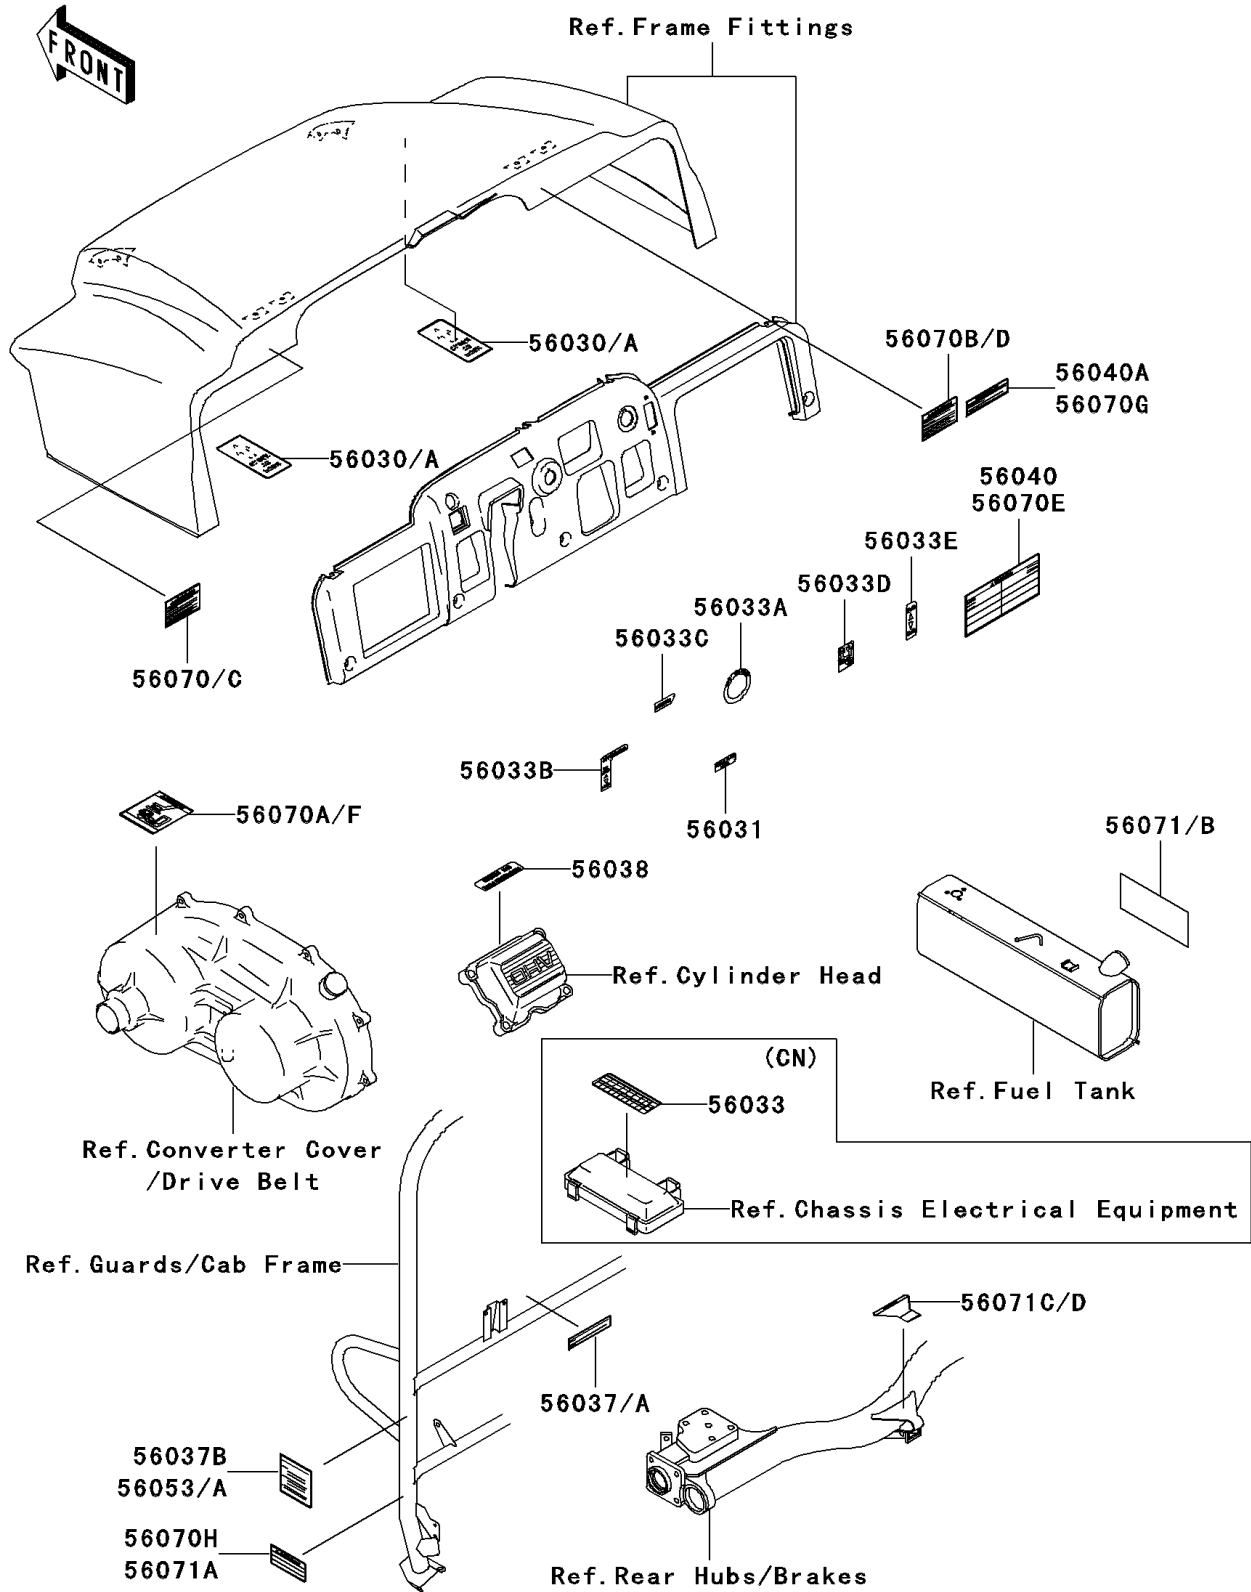

2006 Mule 3010 4X4 PARTS DIAGRAM

Labels

F2860

2006 Mule 3010 4X4 PARTS LIST

Labels

ITEM NAME	PART NUMBER	QUANTITY
LABEL,BONNET OPERATION (Ref # 56030)	56030-1240	2
LABEL-MANUAL,BRAKE FLUID LEVEL (Ref # 56031)	56031-1818	1
LABEL-MANUAL,IGNITION,ON/OFF (Ref # 56033A)	56033-0162	1
LABEL-MANUAL,DIFF MODE (Ref # 56033B)	56033-1183	1
LABEL-MANUAL,IGNITION (Ref # 56033C)	56033-1184	1
LABEL-MANUAL,SHIFT (Ref # 56033D)	56033-1186	1
LABEL-MANUAL,2WD/4WD (Ref # 56033E)	56033-1187	1
LABEL-SPECIFICATION,CARGO BED (Ref # 56037)	56037-1576	1
LABEL-BRAND (Ref # 56038)	56038-2782	1
LABEL-WARNING,GENERAL (Ref # 56040)	56040-1339	1
LABEL-WARNING,SHIFT CAUTION (Ref # 56040A)	56040-1342	1
LABEL-SPECIFICATION,TIRE (Ref # 56053)	56053-7506	1
LABEL-WARNING,OFF-HIGHWAY (Ref # 56070)	56070-0050	1
LABEL-WARNING,HOT SURFACES (Ref # 56070A)	56070-0051	1
LABEL-WARNING,BONNET OPERATION (Ref # 56070B)	56070-0053	1
LABEL-WARNING,BED RAISED (Ref # 56070H)	56070-7515	1
LABEL-WARNING,GASOLINE (Ref # 56071)	56071-7501	1
LABEL-WARNING,TRAILER HITCH (Ref # 56071C)	56071-7511	1
LABEL,BONNET OPERATION (Ref # 56030A)	56030-1246	2
LABEL-MANUAL,FUSE (Ref # 56033)	56033-0020	1
LABEL-SPECIFICATION,CARGO BED (Ref # 56037A)	56037-1903	1
LABEL-SPECIFICATION,TIRE (Ref # 56037B)	56037-1904	1
LABEL,OFF-HIGHWAY(FRENCH) (Ref # 56070C)	56070-0055	1
LABEL-WARNING,BONNET OPERATION (Ref # 56070D)	56070-0058	1
LABEL,GENERAL(FRENCH) (Ref # 56070E)	56070-1206	1
LABEL-WARNING,HOT SURFACES (Ref # 56070F)	56070-1207	1
LABEL-WARNING,SHIFT CAUTION (Ref # 56070G)	56070-1219	1
LABEL,BED RAISED(FRENCH) (Ref # 56071A)	56071-7504	1
LABEL,GASOLINE(FRENCH) (Ref # 56071B)	56071-7505	1

2006 Mule 3010 4X4 PARTS LIST

Labels

ITEM NAME	PART NUMBER	QUANTITY
LABEL-WARNING,TRAILER HITCH (Ref # 56071D)	56071-7512	1