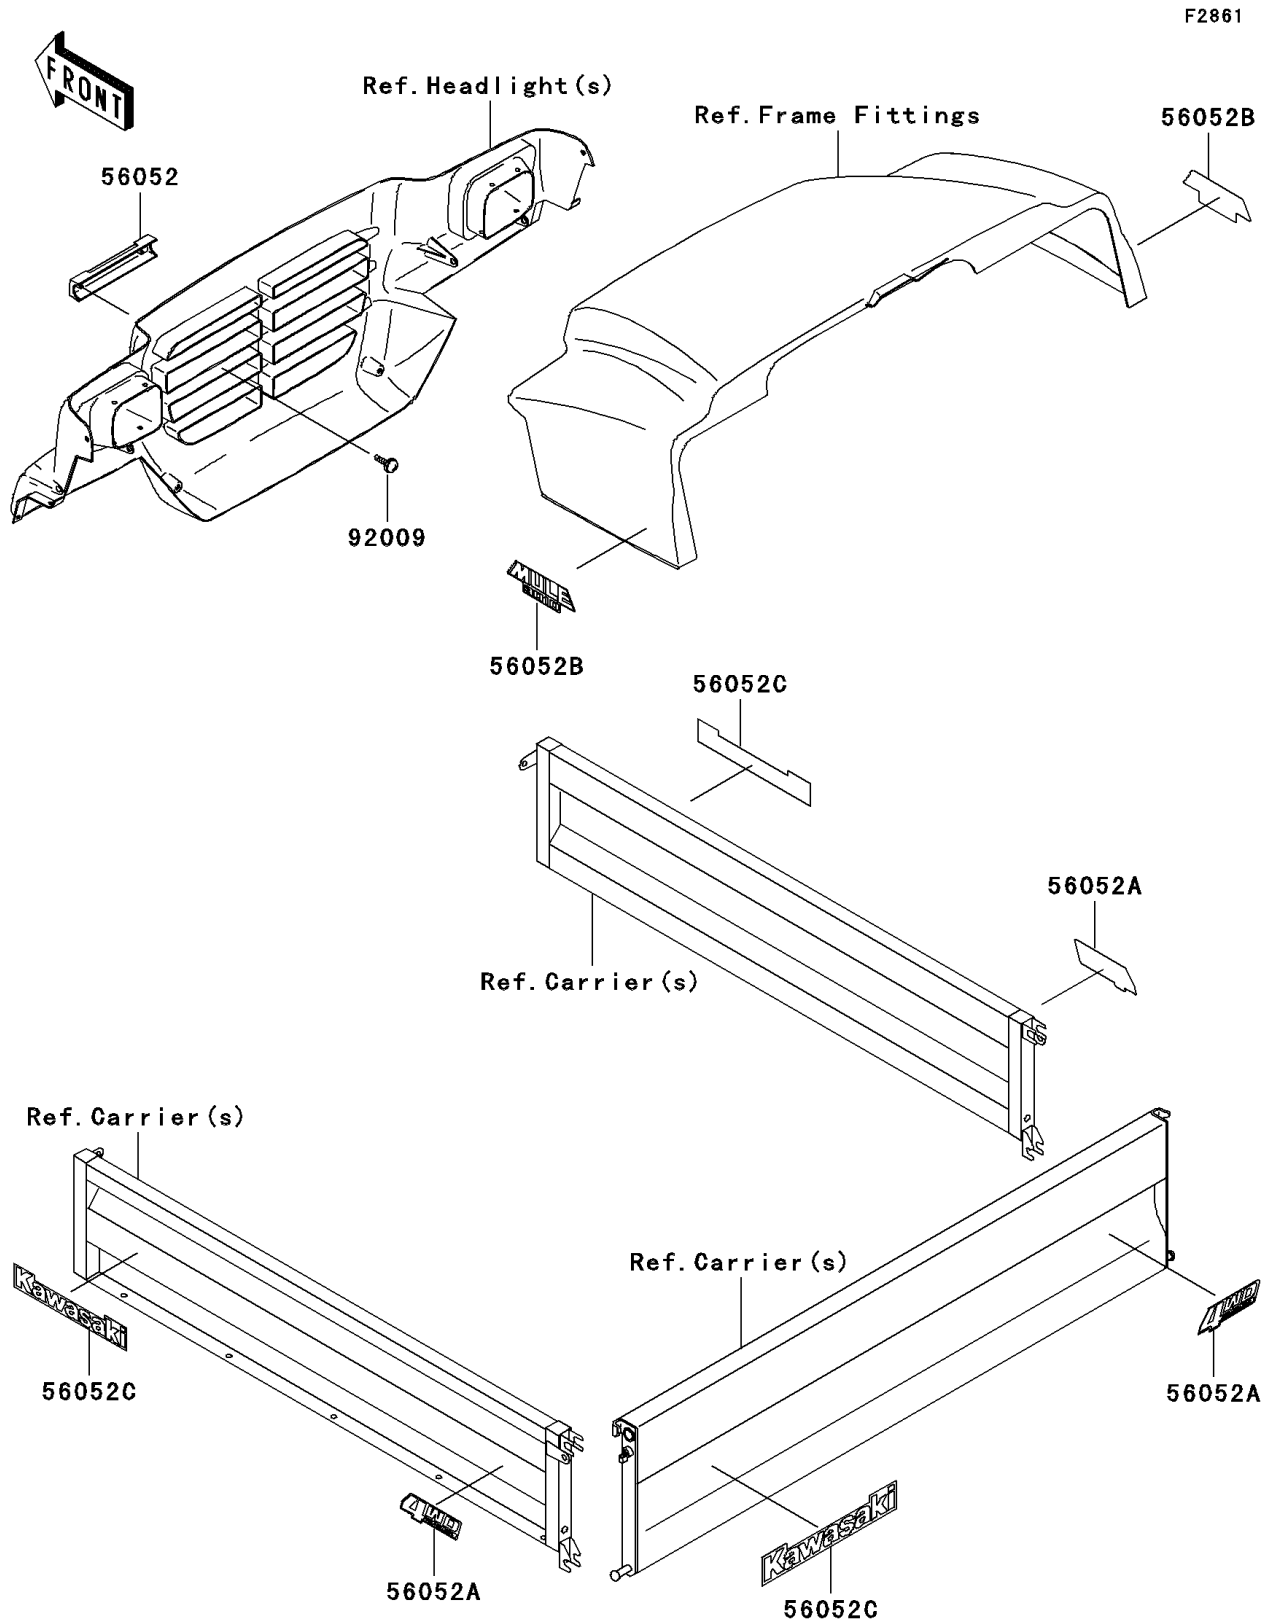

Mule 3010 4X4 PARTS DIAGRAM

Decals

Mule 3010 4X4 PARTS LIST

Decals

ITEM NAME	PART NUMBER	QUANTITY
MARK,FRONT GRIL,KAWASAKI (Ref # 56052)	56052-1245	1
MARK,SIDE PLATE,4WD (Ref # 56052A)	56052-1247	3
MARK,FR FENDER,MULE 3010 (Ref # 56052B)	56052-1268	2
MARK,KAWASAKI (Ref # 56052C)	56052-1809	3
SCREW,TAPPING,4X12 (Ref # 92009)	92009-1444	2