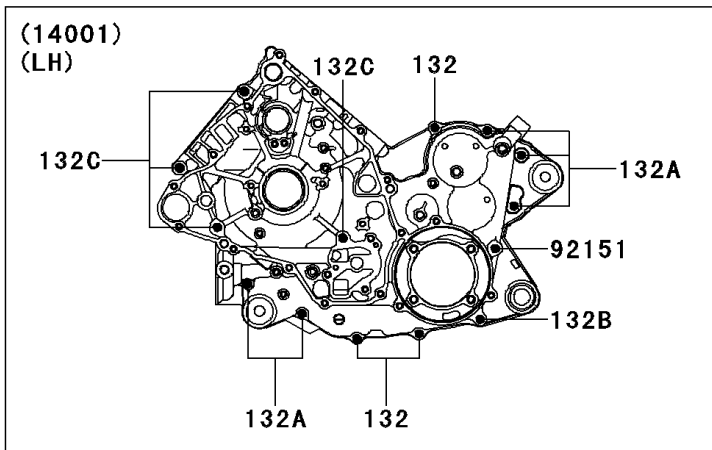

2011 TERYX® 750 FI 4x4 SPORT PARTS DIAGRAM

Crankcase

E1411

2011 TERYX® 750 FI 4x4 SPORT PARTS LIST

Crankcase

ITEM NAME	PART NUMBER	QUANTITY
BOLT-FLANGED-SMALL,6X40 (Ref # 132)	132BD0640	4
BOLT-FLANGED-SMALL,6X65 (Ref # 132A)	132BD0665	5
BOLT-FLANGED-SMALL,8X110 (Ref # 132B)	132BD08110	3
BOLT-FLANGED-SMALL,8X75 (Ref # 132C)	132BD0875	4
SCREW-CSK-CROS,6X16 (Ref # 221)	221AA0616	2
CIRCLIP-TYPE-C,37MM (Ref # 481)	481J3700	1
BEARING-BALL (Ref # 601)	601A6000	1
BEARING-BALL,#6304 (Ref # 601A)	601A6304	1
SET-CRANKCASE (Ref # 14001)	14001-0153	1
PLATE-POSITION (Ref # 14014)	14014-0006	2
FITTING,BREATHER (Ref # 14067)	14067-006	1
PIN,10X14 (Ref # 92043)	92043-1506	2
BEARING-BALL,5208X2-A-ECG45 (Ref # 92045)	92045-0012	1
BEARING-BALL,#6004 (Ref # 92045A)	92045-0076	1
BEARING-BALL,6303LUA (Ref # 92045B)	92045-0091	1
BEARING-BALL,6306SH2 (Ref # 92045C)	92045-1190	1
BEARING-NEEDLE (Ref # 92046)	92046-0022	1
BEARING-NEEDLE (Ref # 92046A)	92046-0039	1
BEARING-NEEDLE,TA202715ZE (Ref # 92046B)	92046-1118	2
SEAL-OIL,TC 35X50X8 (Ref # 92049)	92049-1452	1
SEAL-OIL,TCY 28X42X8 (Ref # 92049A)	92049-1570	1
SEAL-OIL,HTC 30X45X8 (Ref # 92049B)	92049-1575	1
RING-O,25.7X2.4 (Ref # 92055)	92055-1136	1
GASKET,12X22X2 (Ref # 92065)	92065-097	1
PLUG,OIL DRAIN,12X15 (Ref # 92066)	92066-1174	1
BOLT,8X110 (Ref # 92151)	92151-1689	1
CLAMP (Ref # 92171)	92171-0329	2
TUBE,OIL RETURN (Ref # 92192)	92192-0703	1
TUBE,BREATHER (Ref # 92192A)	92192-0764	1