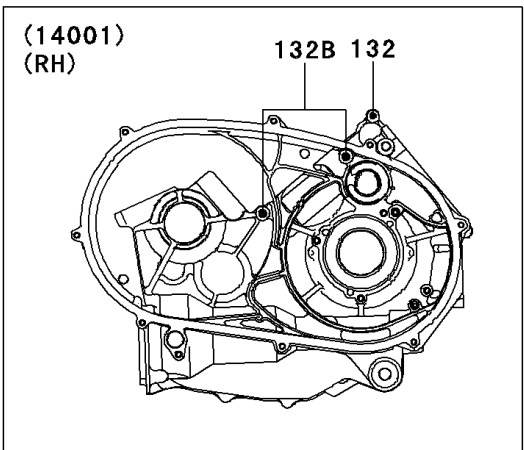

2011 TERYX® 750 FI 4x4 SPORT PARTS DIAGRAM

Crankcase

E1411

2011 TERYX® 750 FI 4x4 SPORT PARTS LIST

Crankcase

ITEM NAME	PART NUMBER	QUANTITY
BOLT-FLANGED-SMALL,6X40 (Ref # 132)	132BD0640	4
BOLT-FLANGED-SMALL,6X65 (Ref # 132A)	132BD0665	5
BOLT-FLANGED-SMALL,8X110 (Ref # 132B)	132BD08110	3
BOLT-FLANGED-SMALL,8X75 (Ref # 132C)	132BD0875	4
SCREW-CSK-CROS,6X16 (Ref # 221)	221AA0616	2
CIRCLIP-TYPE-C,37MM (Ref # 481)	481J3700	1
BEARING-BALL (Ref # 601)	601A6000	1
BEARING-BALL,#6304 (Ref # 601A)	601A6304	1
SET-CRANKCASE (Ref # 14001)	14001-0153	1
PLATE-POSITION (Ref # 14014)	14014-0006	2
FITTING,BREATHER (Ref # 14067)	14067-006	1
PIN,10X14 (Ref # 92043)	92043-1506	2
BEARING-BALL,5208X2-A-ECG45 (Ref # 92045)	92045-0012	1
BEARING-BALL,#6004 (Ref # 92045A)	92045-0076	1
BEARING-BALL,6303LUA (Ref # 92045B)	92045-0091	1
BEARING-BALL,6306SH2 (Ref # 92045C)	92045-1190	1
BEARING-NEEDLE (Ref # 92046)	92046-0022	1
BEARING-NEEDLE (Ref # 92046A)	92046-0039	1
BEARING-NEEDLE,TA202715ZE (Ref # 92046B)	92046-1118	2
SEAL-OIL,TC 35X50X8 (Ref # 92049)	92049-1452	1
SEAL-OIL,TCY 28X42X8 (Ref # 92049A)	92049-1570	1
SEAL-OIL,HTC 30X45X8 (Ref # 92049B)	92049-1575	1
RING-O,25.7X2.4 (Ref # 92055)	92055-1136	1
GASKET,12X22X2 (Ref # 92065)	92065-097	1
PLUG,OIL DRAIN,12X15 (Ref # 92066)	92066-1174	1
BOLT,8X110 (Ref # 92151)	92151-1689	1
CLAMP (Ref # 92171)	92171-0329	2
TUBE,OIL RETURN (Ref # 92192)	92192-0703	1
TUBE,BREATHER (Ref # 92192A)	92192-0764	1