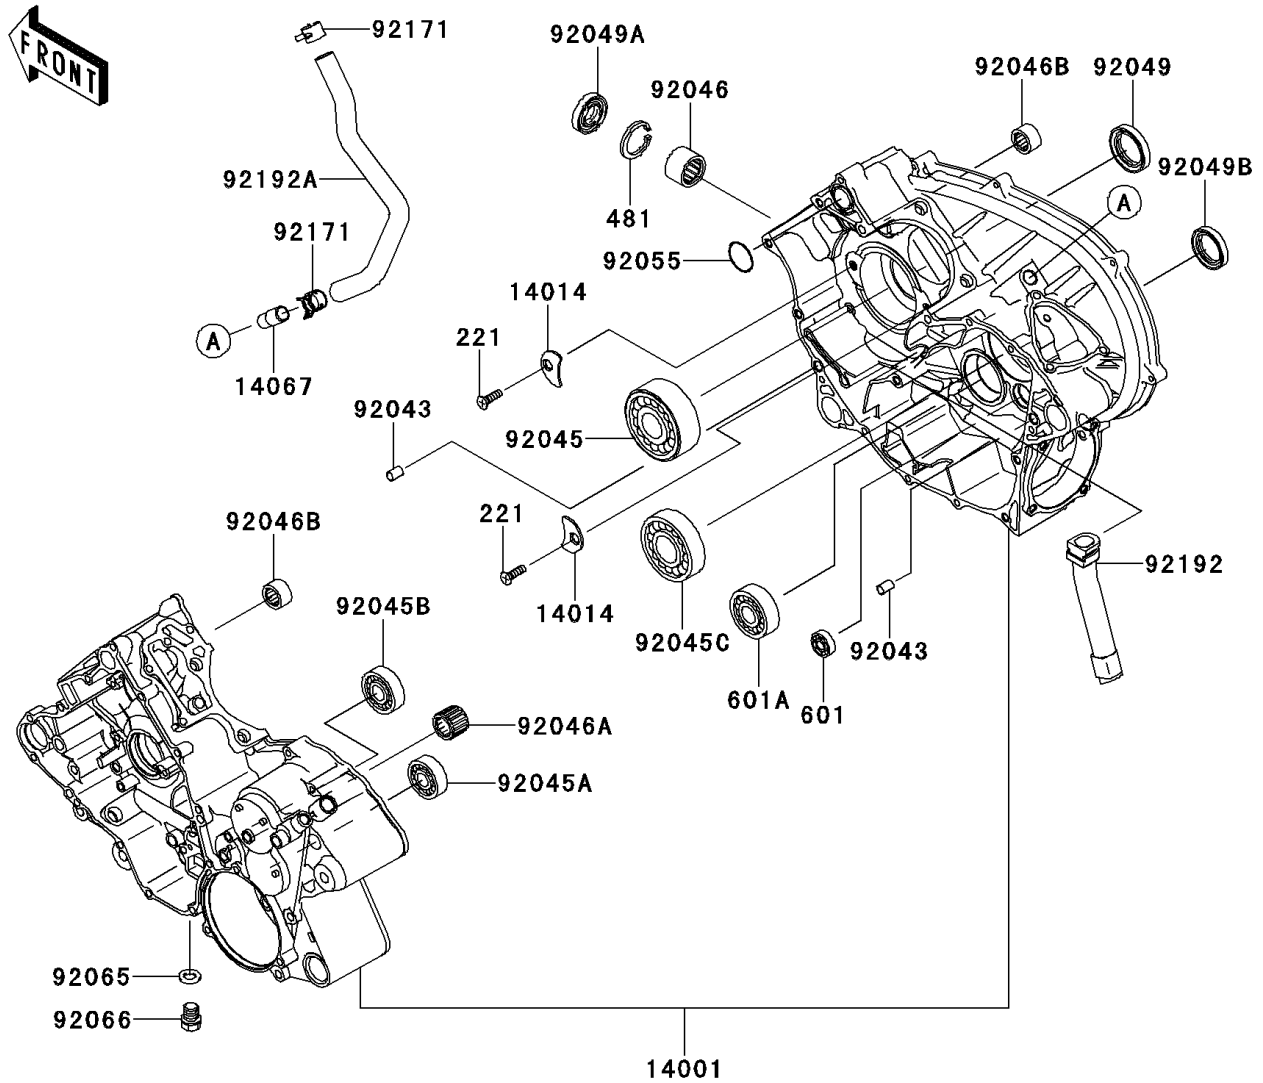

2011 TERYX® 750 FI 4x4 SPORT PARTS DIAGRAM

Crankcase

E1411

2011 TERYX® 750 FI 4x4 SPORT PARTS LIST

Crankcase

ITEM NAME	PART NUMBER	QUANTITY
BOLT-FLANGED-SMALL,6X40 (Ref # 132)	132BD0640	4
BOLT-FLANGED-SMALL,6X65 (Ref # 132A)	132BD0665	5
BOLT-FLANGED-SMALL,8X110 (Ref # 132B)	132BD08110	3
BOLT-FLANGED-SMALL,8X75 (Ref # 132C)	132BD0875	4
SCREW-CSK-CROS,6X16 (Ref # 221)	221AA0616	2
CIRCLIP-TYPE-C,37MM (Ref # 481)	481J3700	1
BEARING-BALL (Ref # 601)	601A6000	1
BEARING-BALL,#6304 (Ref # 601A)	601A6304	1
SET-CRANKCASE (Ref # 14001)	14001-0153	1
PLATE-POSITION (Ref # 14014)	14014-0006	2
FITTING,BREATHER (Ref # 14067)	14067-006	1
PIN,10X14 (Ref # 92043)	92043-1506	2
BEARING-BALL,5208X2-A-ECG45 (Ref # 92045)	92045-0012	1
BEARING-BALL,#6004 (Ref # 92045A)	92045-0076	1
BEARING-BALL,6303LUA (Ref # 92045B)	92045-0091	1
BEARING-BALL,6306SH2 (Ref # 92045C)	92045-1190	1
BEARING-NEEDLE (Ref # 92046)	92046-0022	1
BEARING-NEEDLE (Ref # 92046A)	92046-0039	1
BEARING-NEEDLE,TA202715ZE (Ref # 92046B)	92046-1118	2
SEAL-OIL,TC 35X50X8 (Ref # 92049)	92049-1452	1
SEAL-OIL,TCY 28X42X8 (Ref # 92049A)	92049-1570	1
SEAL-OIL,HTC 30X45X8 (Ref # 92049B)	92049-1575	1
RING-O,25.7X2.4 (Ref # 92055)	92055-1136	1
GASKET,12X22X2 (Ref # 92065)	92065-097	1
PLUG,OIL DRAIN,12X15 (Ref # 92066)	92066-1174	1
BOLT,8X110 (Ref # 92151)	92151-1689	1
CLAMP (Ref # 92171)	92171-0329	2
TUBE,OIL RETURN (Ref # 92192)	92192-0703	1
TUBE,BREATHER (Ref # 92192A)	92192-0764	1