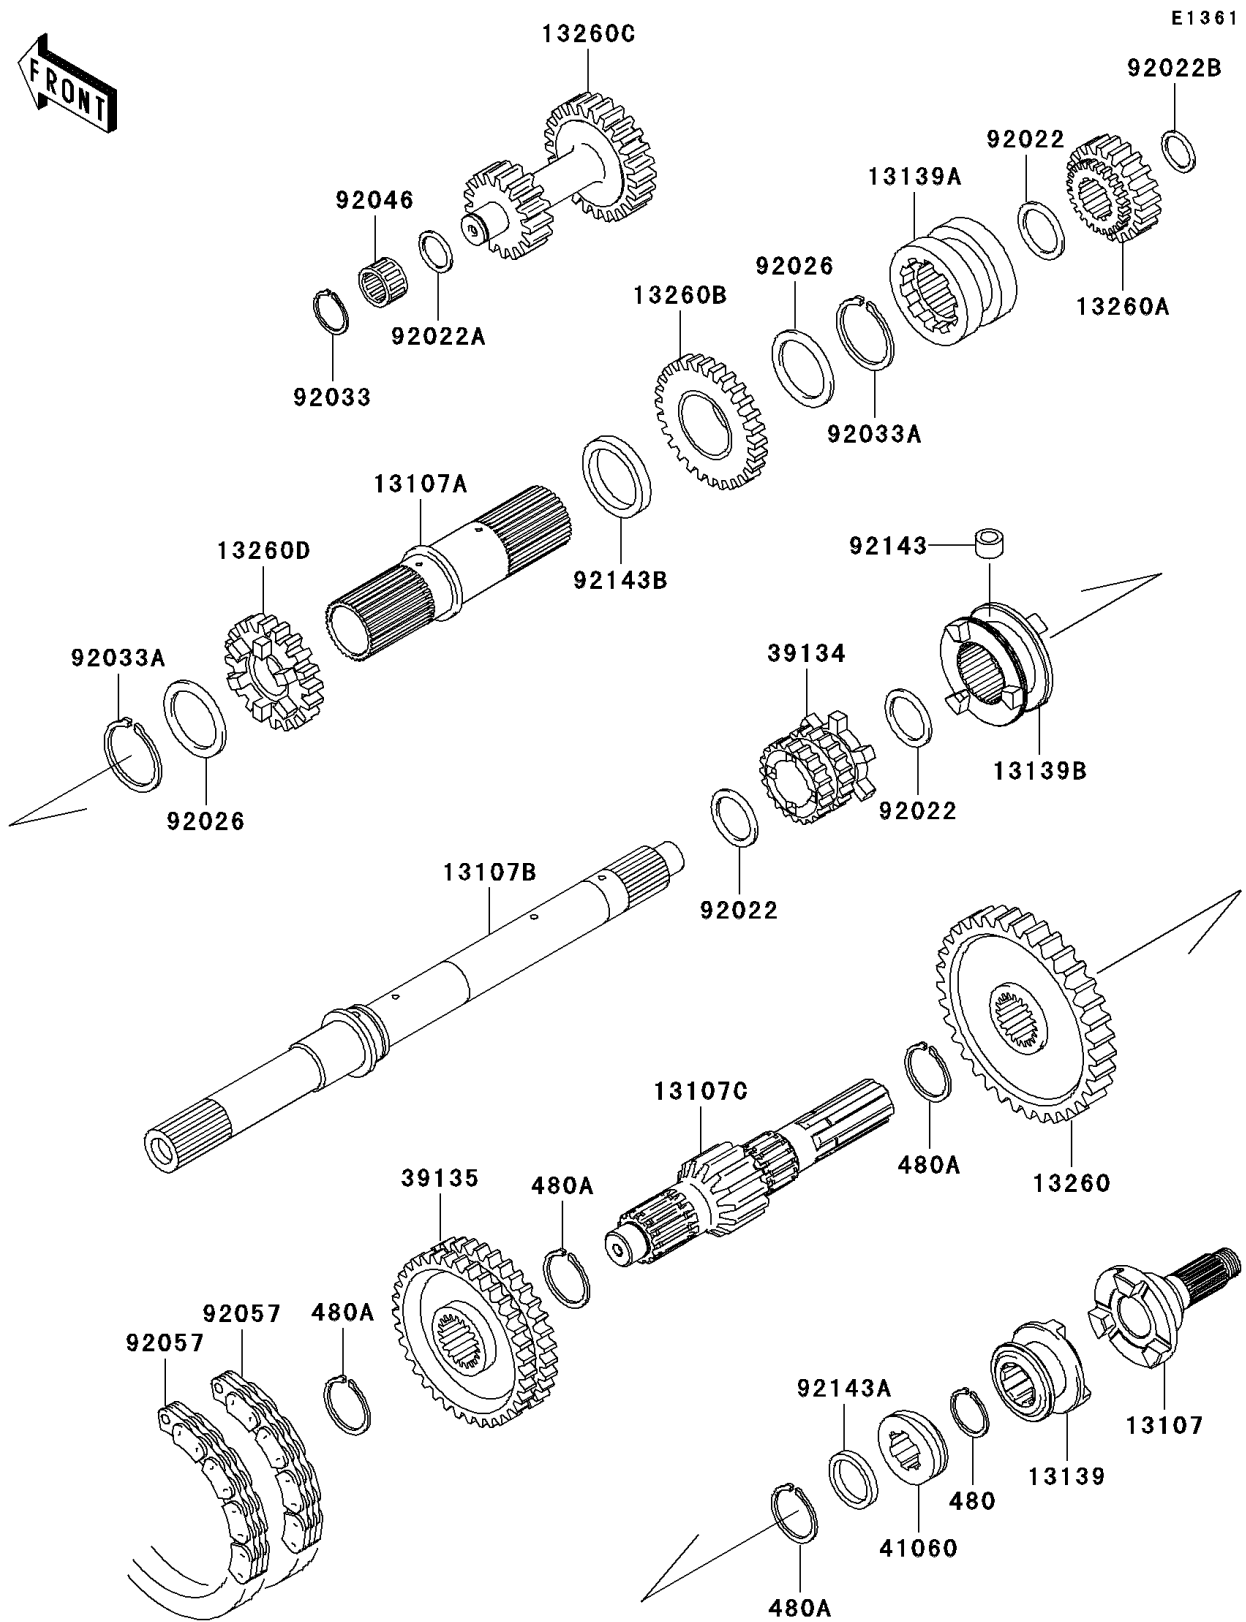

Mule 3010 Diesel 4X4 PARTS DIAGRAM

Transmission

Mule 3010 Diesel 4X4 PARTS LIST

Transmission

ITEM NAME	PART NUMBER	QUANTITY
CIRCLIP-TYPE-C,25MM (Ref # 480)	480J2500	1
CIRCLIP-TYPE-C,30MM (Ref # 480A)	480J3000	4
SHAFT,2WD/4WD (Ref # 13107)	13107-0106	1
SHAFT,INPUT OUTER (Ref # 13107A)	13107-1309	1
SHAFT,INPUT (Ref # 13107B)	13107-1512	1
SHAFT,OUTPUT,14T (Ref # 13107C)	13107-1517	1
SHIFTER,2WD/4WD (Ref # 13139)	13139-0010	1
SHIFTER,SPEED,HI/LOW (Ref # 13139A)	13139-1069	1
SHIFTER,FR/RR (Ref # 13139B)	13139-1072	1
GEAR,OUTPUT REVERSE,51T (Ref # 13260)	13260-1288	1
GEAR,INPUT REDUCTION,20T (Ref # 13260A)	13260-1289	1
GEAR,INPUT REDUCTION,28T (Ref # 13260B)	13260-1290	1
GEAR,REDUCTION,17T&25T (Ref # 13260C)	13260-1291	1
GEAR,INPUT 28T (Ref # 13260D)	13260-1462	1
SPROCKET-DRIVE,20T (Ref # 39134)	39134-1055	1
SPROCKET-DRIVEN,41T (Ref # 39135)	39135-1055	1
GEAR-METER SCREW (Ref # 41060)	41060-1147	1
WASHER,25.3X33X1 (Ref # 92022)	92022-1109	3
WASHER,17.3X28X1 (Ref # 92022A)	92022-255	1
WASHER,17.3X30X1.4 (Ref # 92022B)	92022-270	1
SPACER,35.3X44X0.5 (Ref # 92026)	92026-1375	2
RING-SNAP (Ref # 92033)	92033-032	1
RING-SNAP (Ref # 92033A)	92033-1269	2
BEARING-NEEDLE,K17X23X13.8 (Ref # 92046)	92046-1184	1
CHAIN,REVERSE,81RH2520,54L (Ref # 92057)	92057-1364	2
COLLAR,8X14X10.5 (Ref # 92143)	92143-1497	1
COLLAR,25X32X4.5 (Ref # 92143A)	92143-1597	1
COLLAR (Ref # 92143B)	92143-1599	1