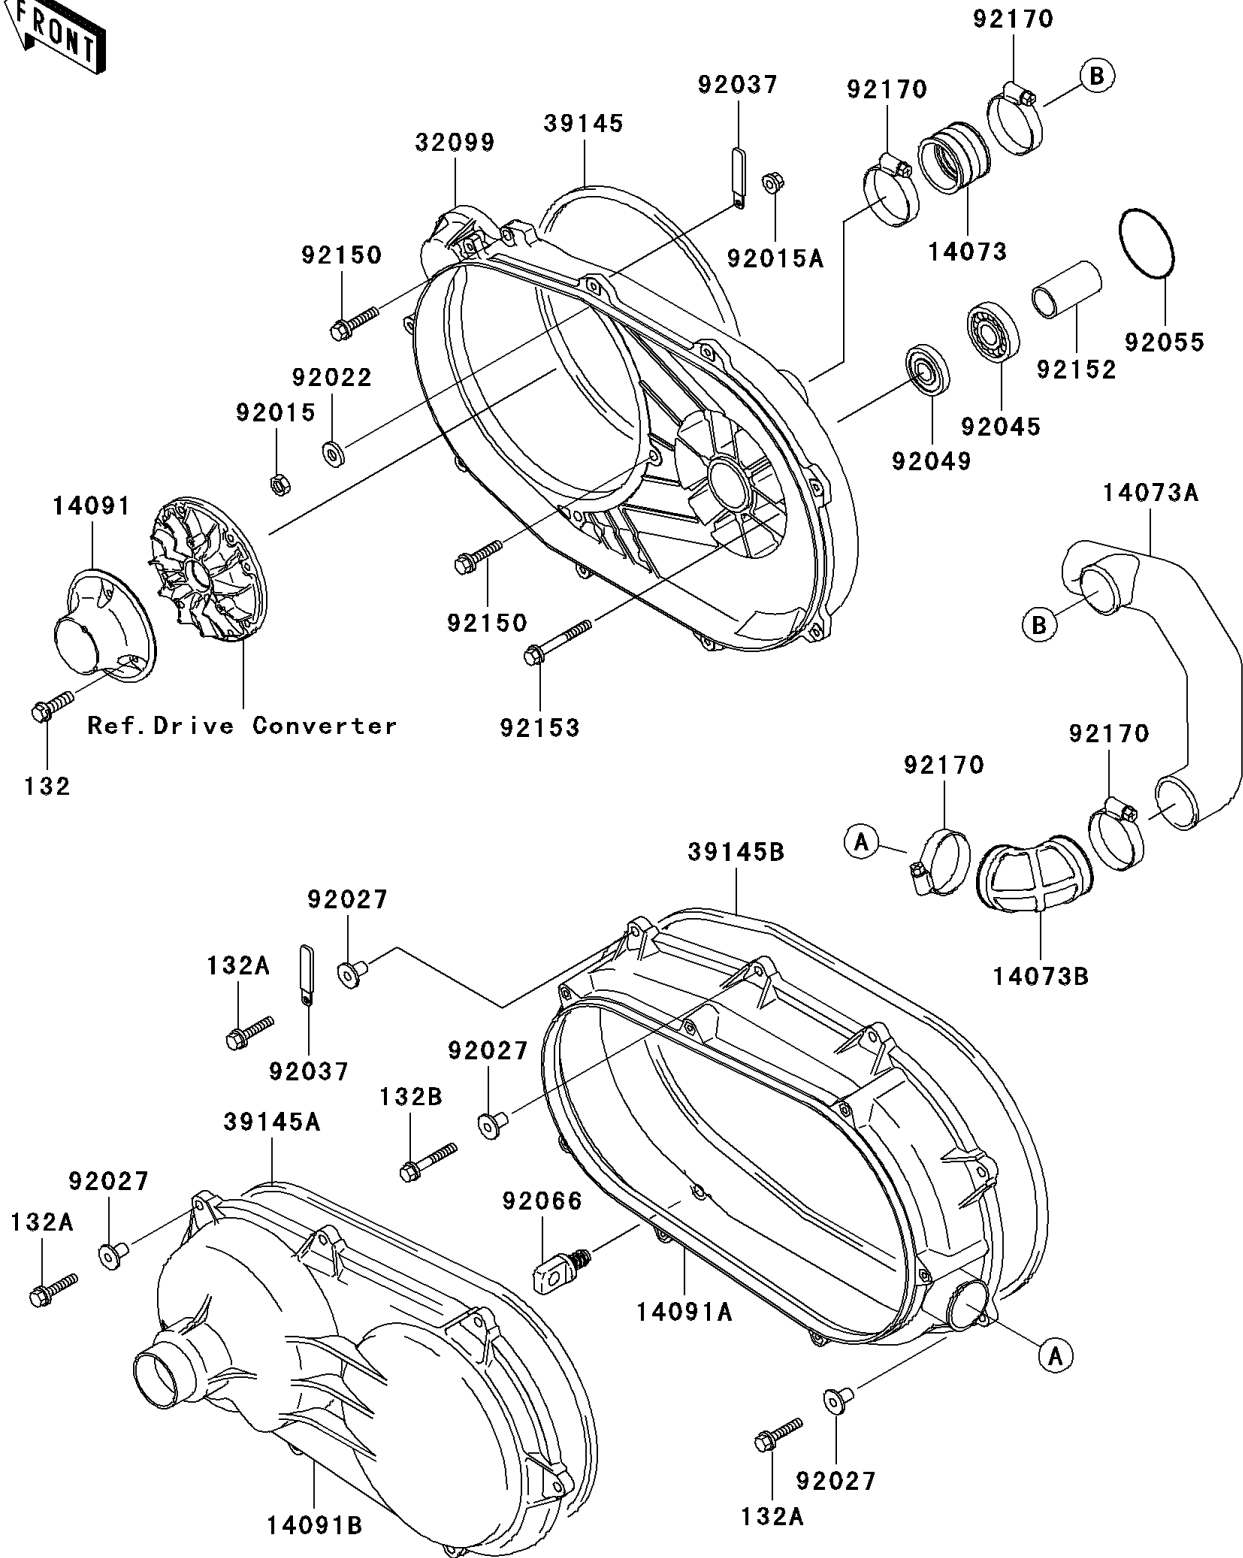

Mule 3010 Diesel 4X4 PARTS DIAGRAM

Converter Cover

E1393

Mule 3010 Diesel 4X4 PARTS LIST

Converter Cover

ITEM NAME	PART NUMBER	QUANTITY
-----------	-------------	----------