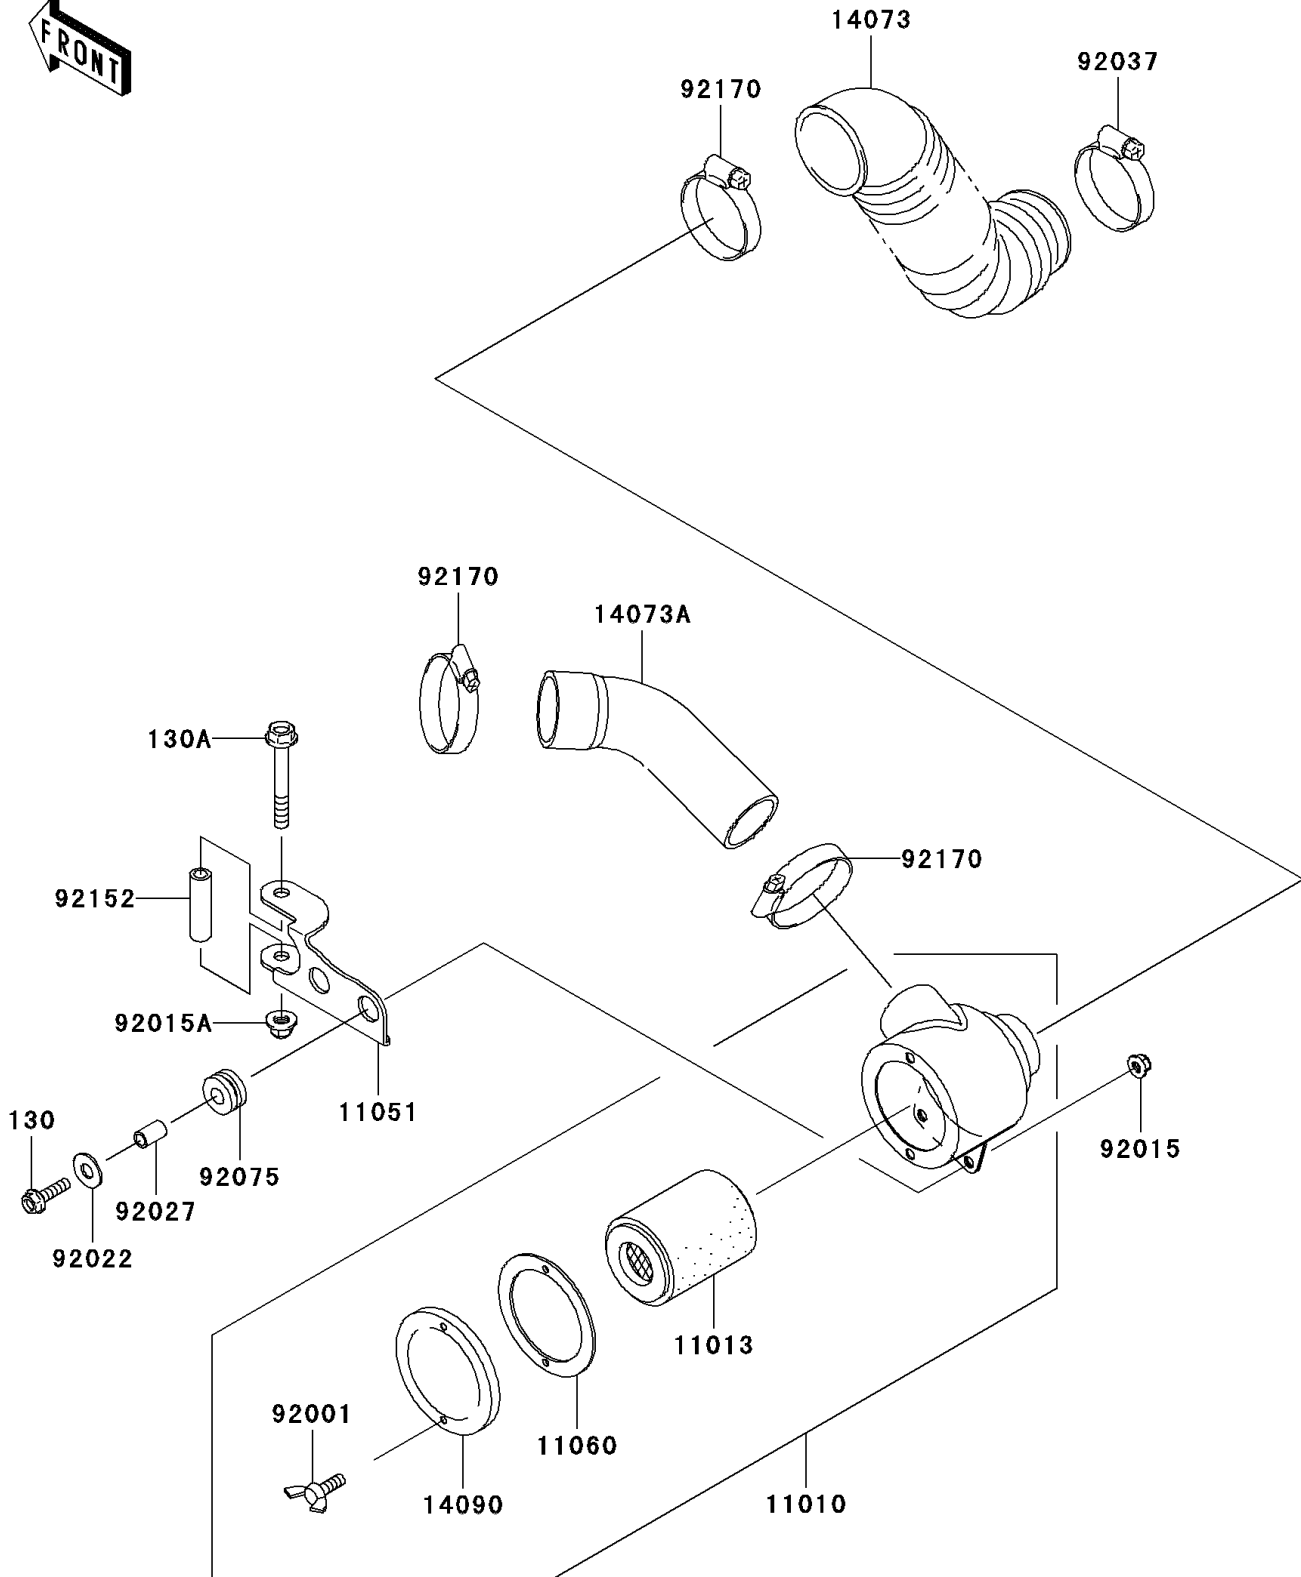

# Mule 3010 Diesel 4X4 PARTS DIAGRAM

Air Cleaner-Belt Converter

E1394

# Mule 3010 Diesel 4X4 PARTS LIST

## Air Cleaner-Belt Converter

ITEM NAME	PART NUMBER	QUANTITY
BOLT-FLANGED,8X30 (Ref # 130)	130C0830	2
BOLT-FLANGED,10X75 (Ref # 130A)	130J1075	1
FILTER-ASSY-AIR (Ref # 11010)	11010-0062	1
ELEMENT-AIR FILTER (Ref # 11013)	11013-1263	1
BRACKET (Ref # 11051)	11051-1337	1
GASKET,AIR FILTER CASE (Ref # 11060)	11060-1975	1
DUCT,BELT CONVERTER (Ref # 14073)	14073-1492	1
DUCT (Ref # 14073A)	14073-1756	1
COVER,AIR FILTER (Ref # 14090)	14090-1766	1
BOLT,WING,6X15 (Ref # 92001)	92001-1703	2
NUT,8MM (Ref # 92015)	92015-1432	2
NUT,LOCK,10MM (Ref # 92015A)	92015-1597	1
WASHER,9X28X2.3 (Ref # 92022)	92022-1632	2
COLLAR,8.8X12X15.5 (Ref # 92027)	92027-1081	2
CLAMP (Ref # 92037)	92037-3738	1
DAMPER (Ref # 92075)	92075-1736	2
COLLAR,10.5X16X50 (Ref # 92152)	92152-0083	1
CLAMP (Ref # 92170)	92170-1338	3