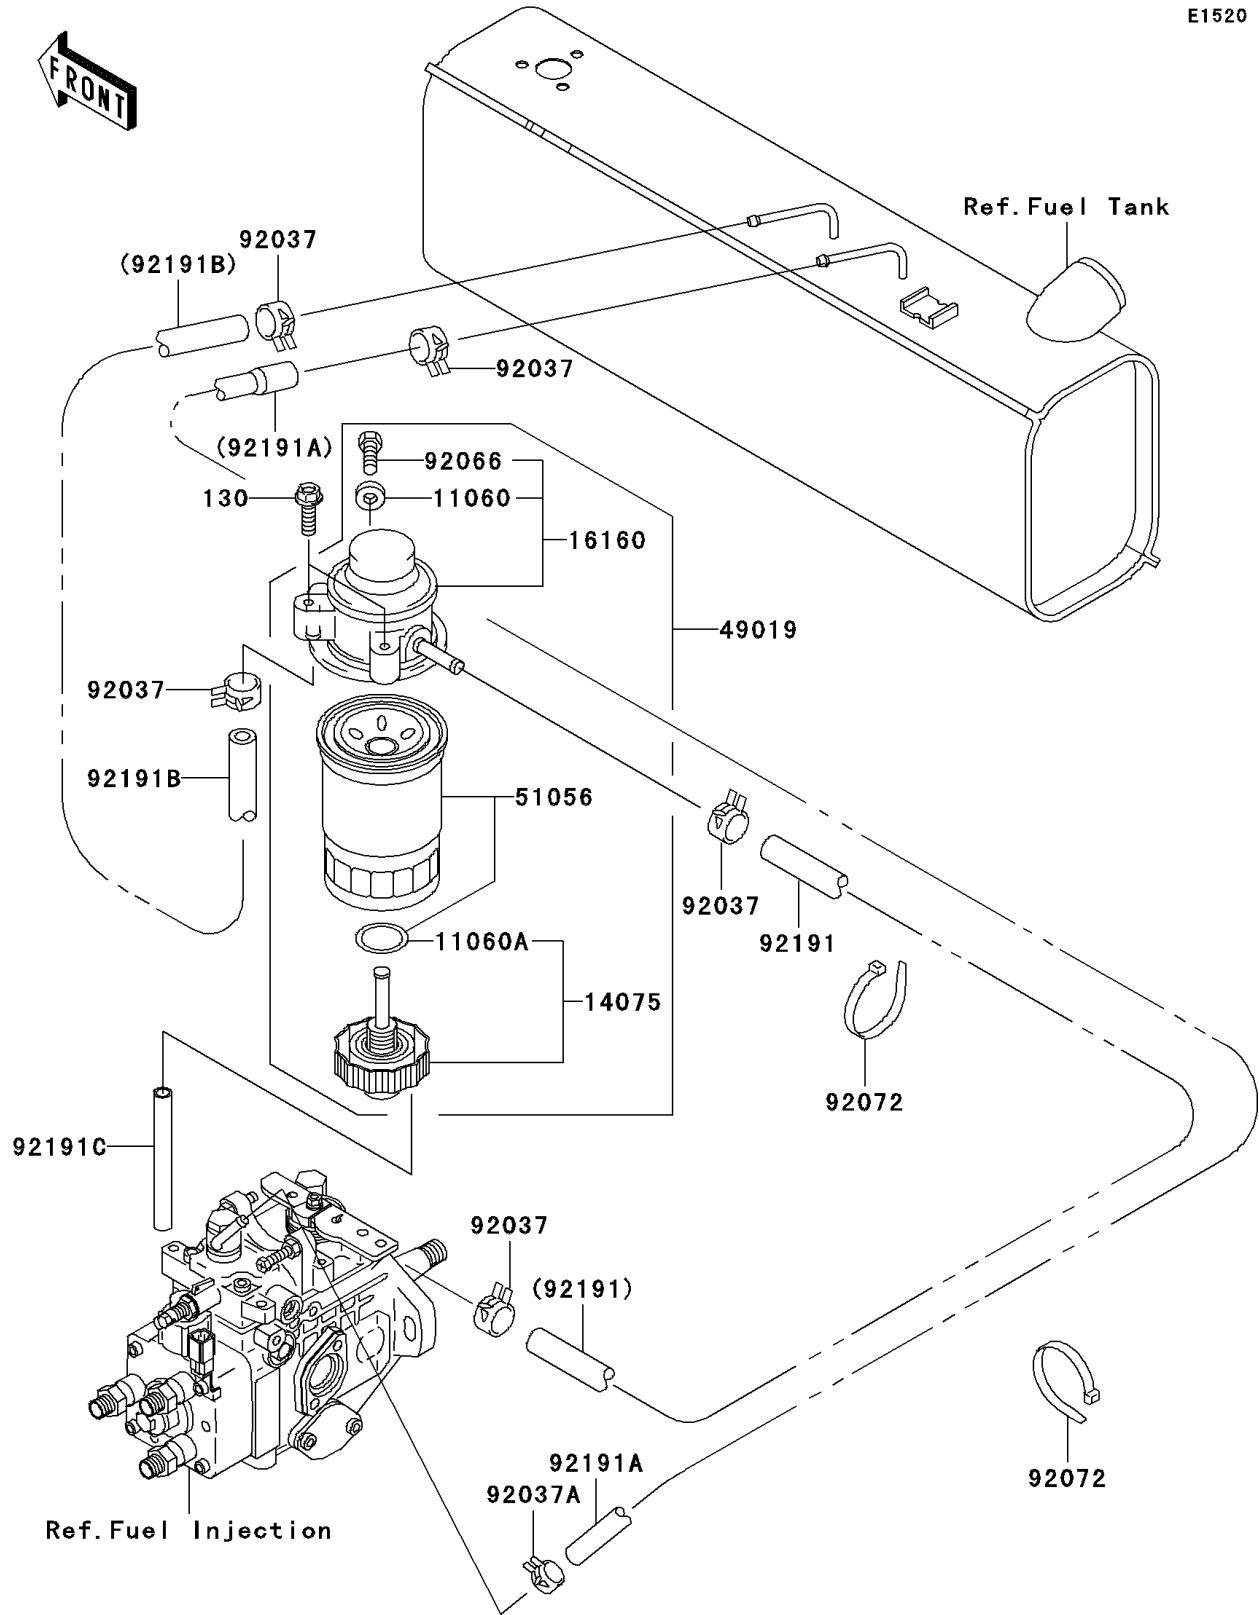

# Mule 3010 Diesel 4X4 PARTS DIAGRAM

Fuel Pump

E1520

# Mule 3010 Diesel 4X4 PARTS LIST

Fuel Pump

ITEM NAME	PART NUMBER	QUANTITY
-----------	-------------	----------