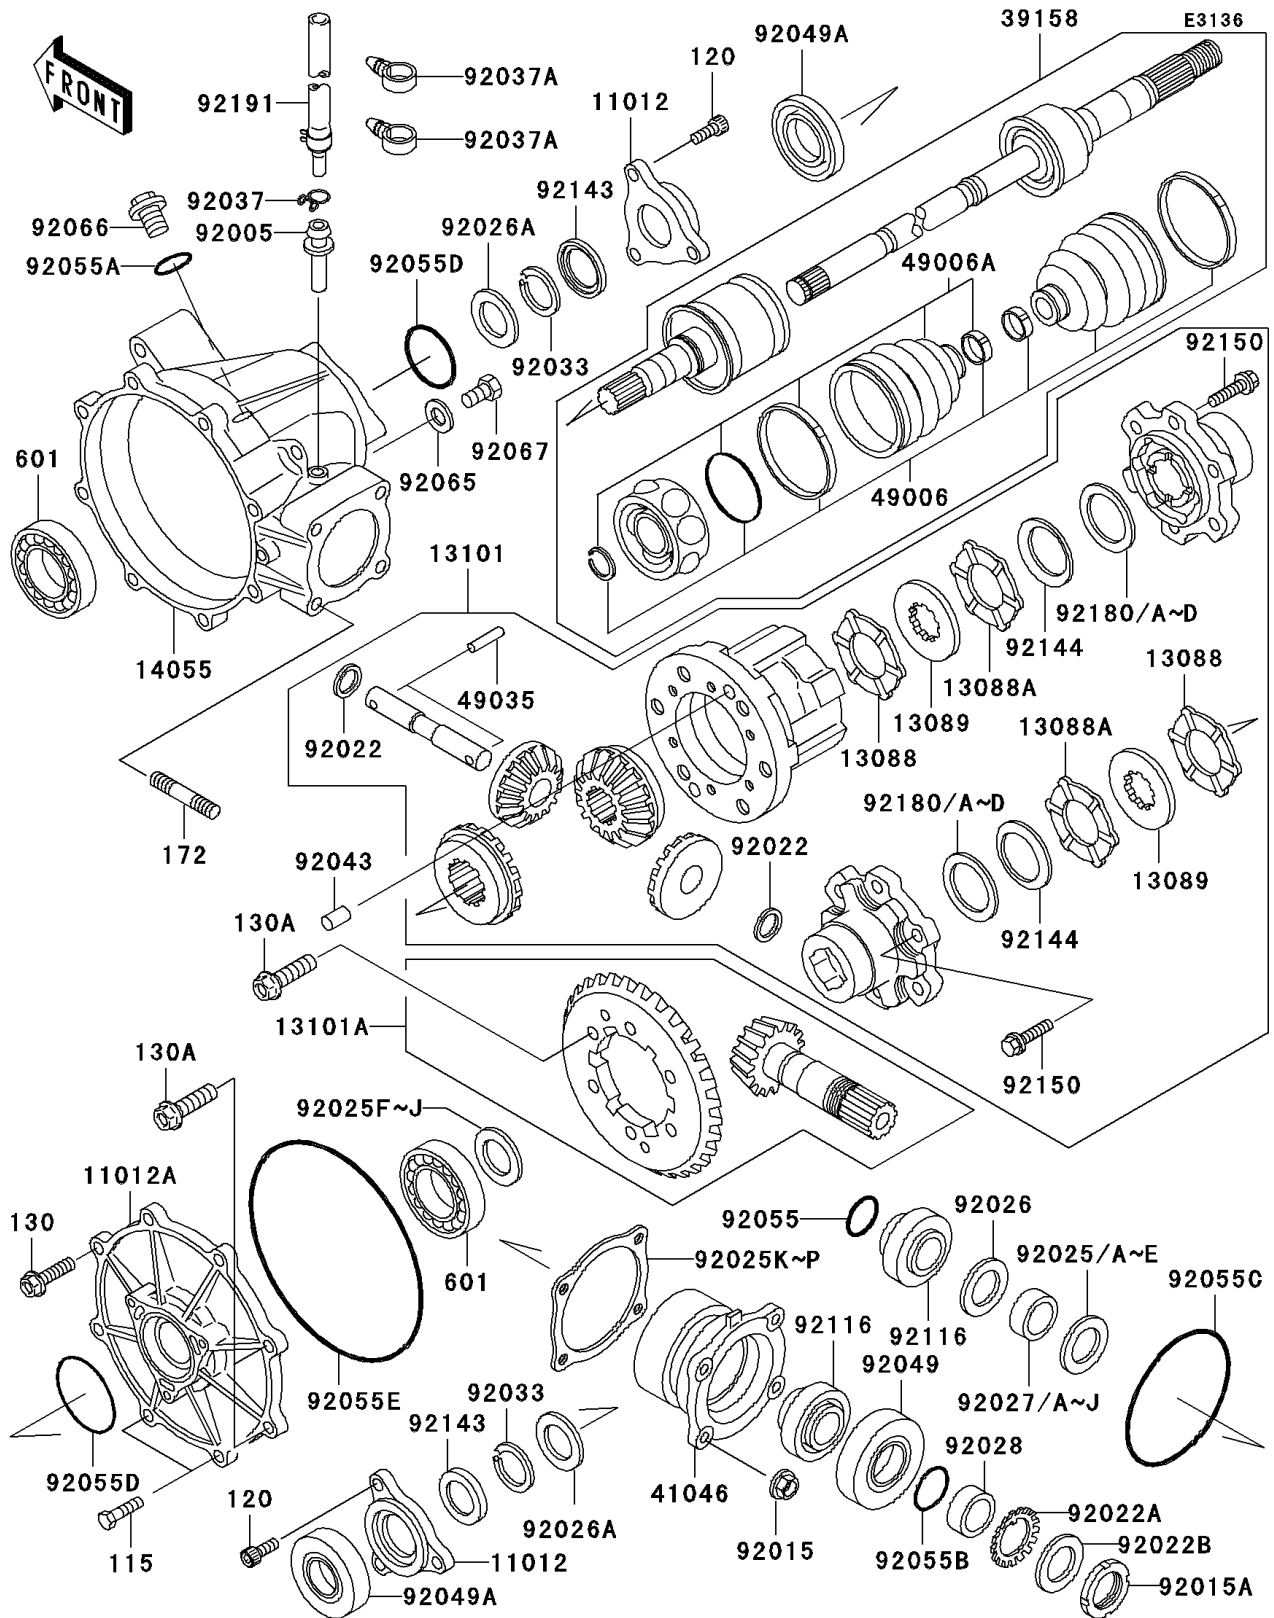

Mule 3010 Diesel 4X4 PARTS DIAGRAM

Drive Shaft-Front

Mule 3010 Diesel 4X4 PARTS LIST

Drive Shaft-Front

ITEM NAME	PART NUMBER	QUANTITY
-----------	-------------	----------