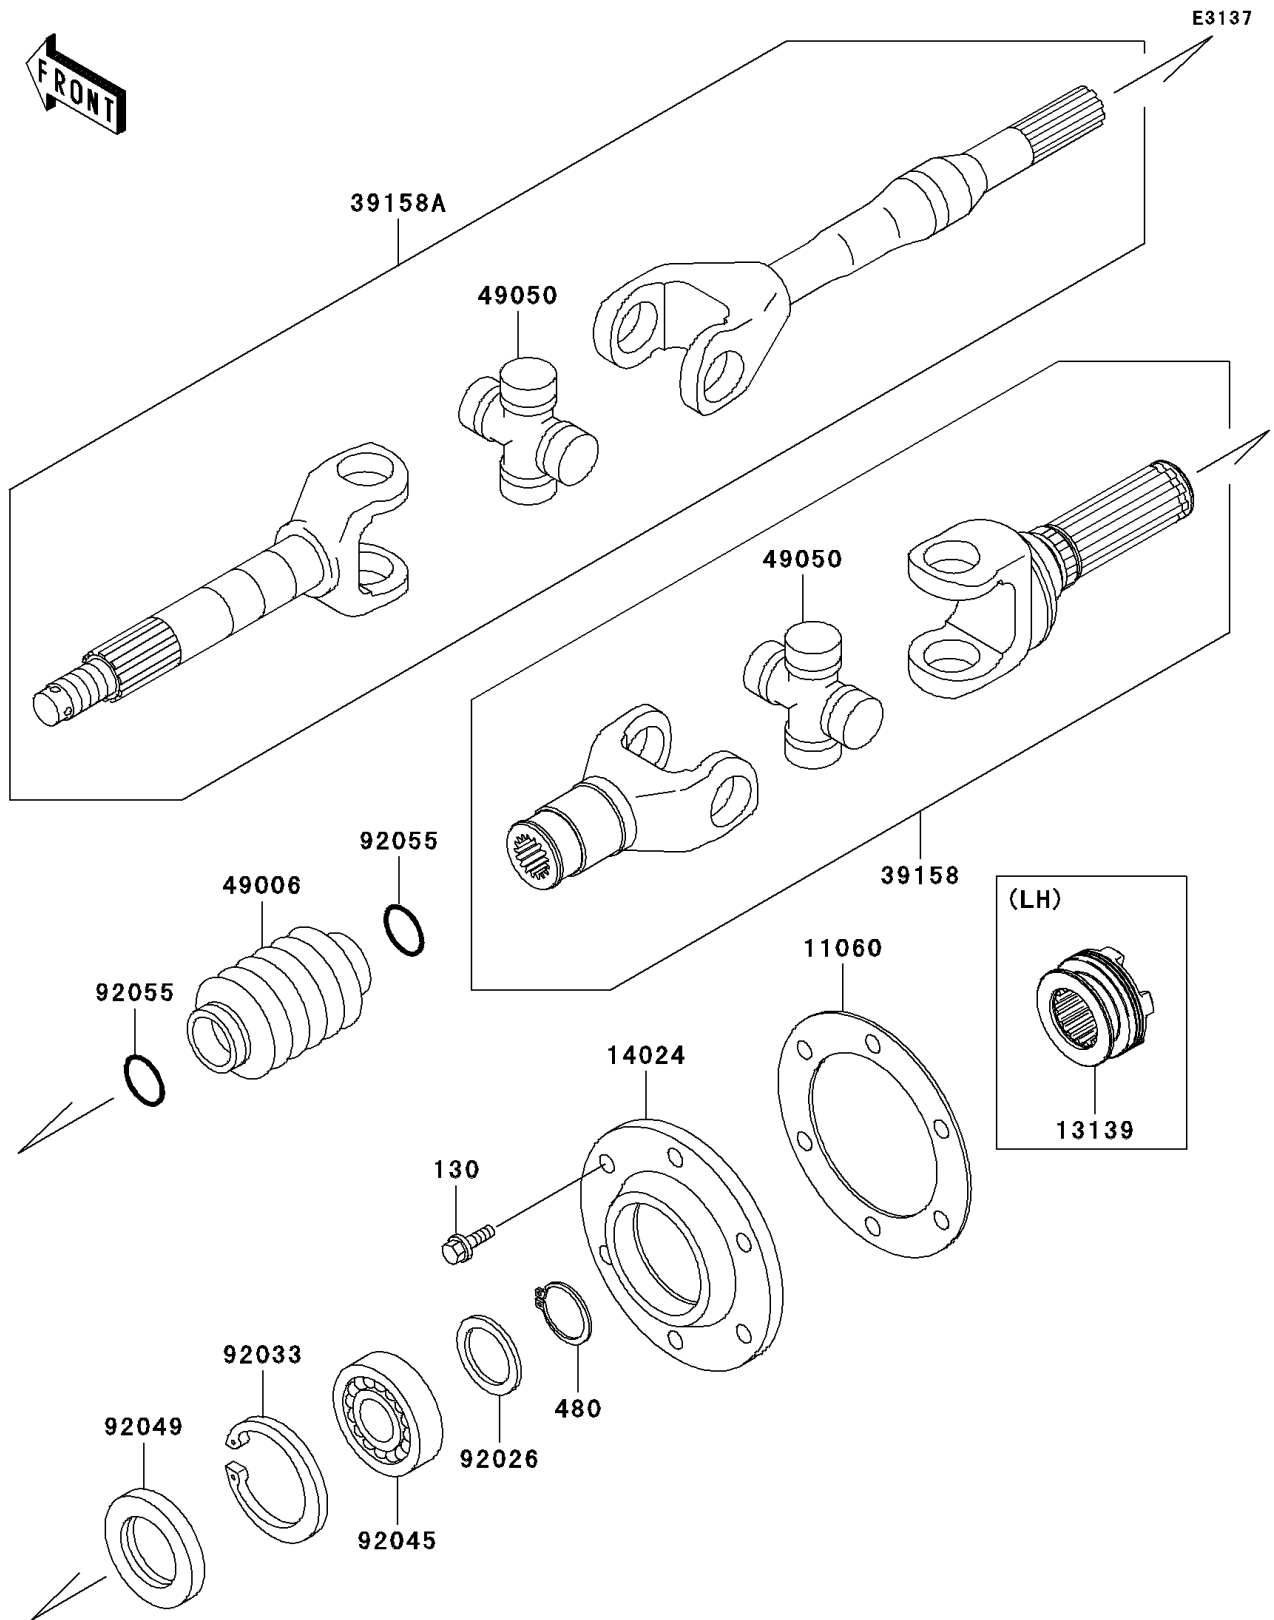

# Mule 3010 Diesel 4X4 PARTS DIAGRAM

Drive Shaft-Rear

# Mule 3010 Diesel 4X4 PARTS LIST

Drive Shaft-Rear

ITEM NAME	PART NUMBER	QUANTITY
-----------	-------------	----------