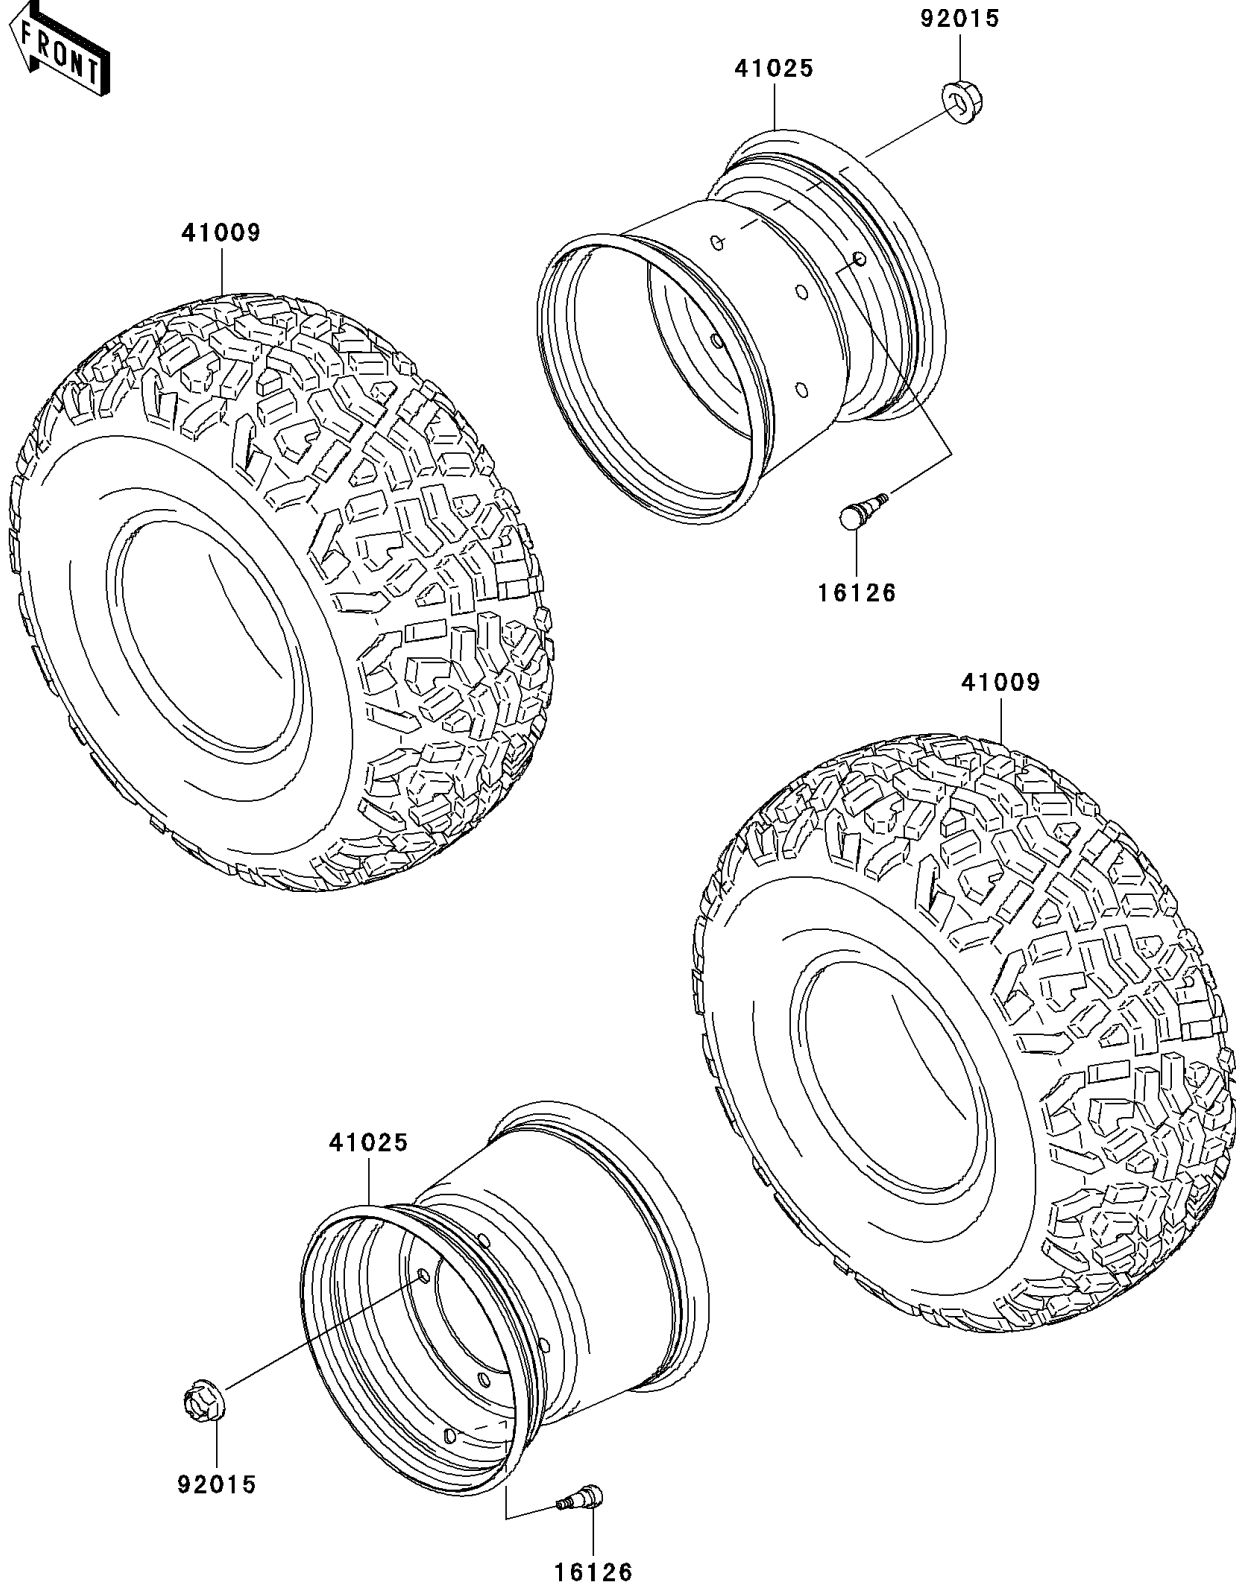

Mule 3010 Diesel 4X4 PARTS DIAGRAM

Wheels/Tires

F2210

Mule 3010 Diesel 4X4 PARTS LIST

Wheels/Tires

ITEM NAME	PART NUMBER	QUANTITY
-----------	-------------	----------