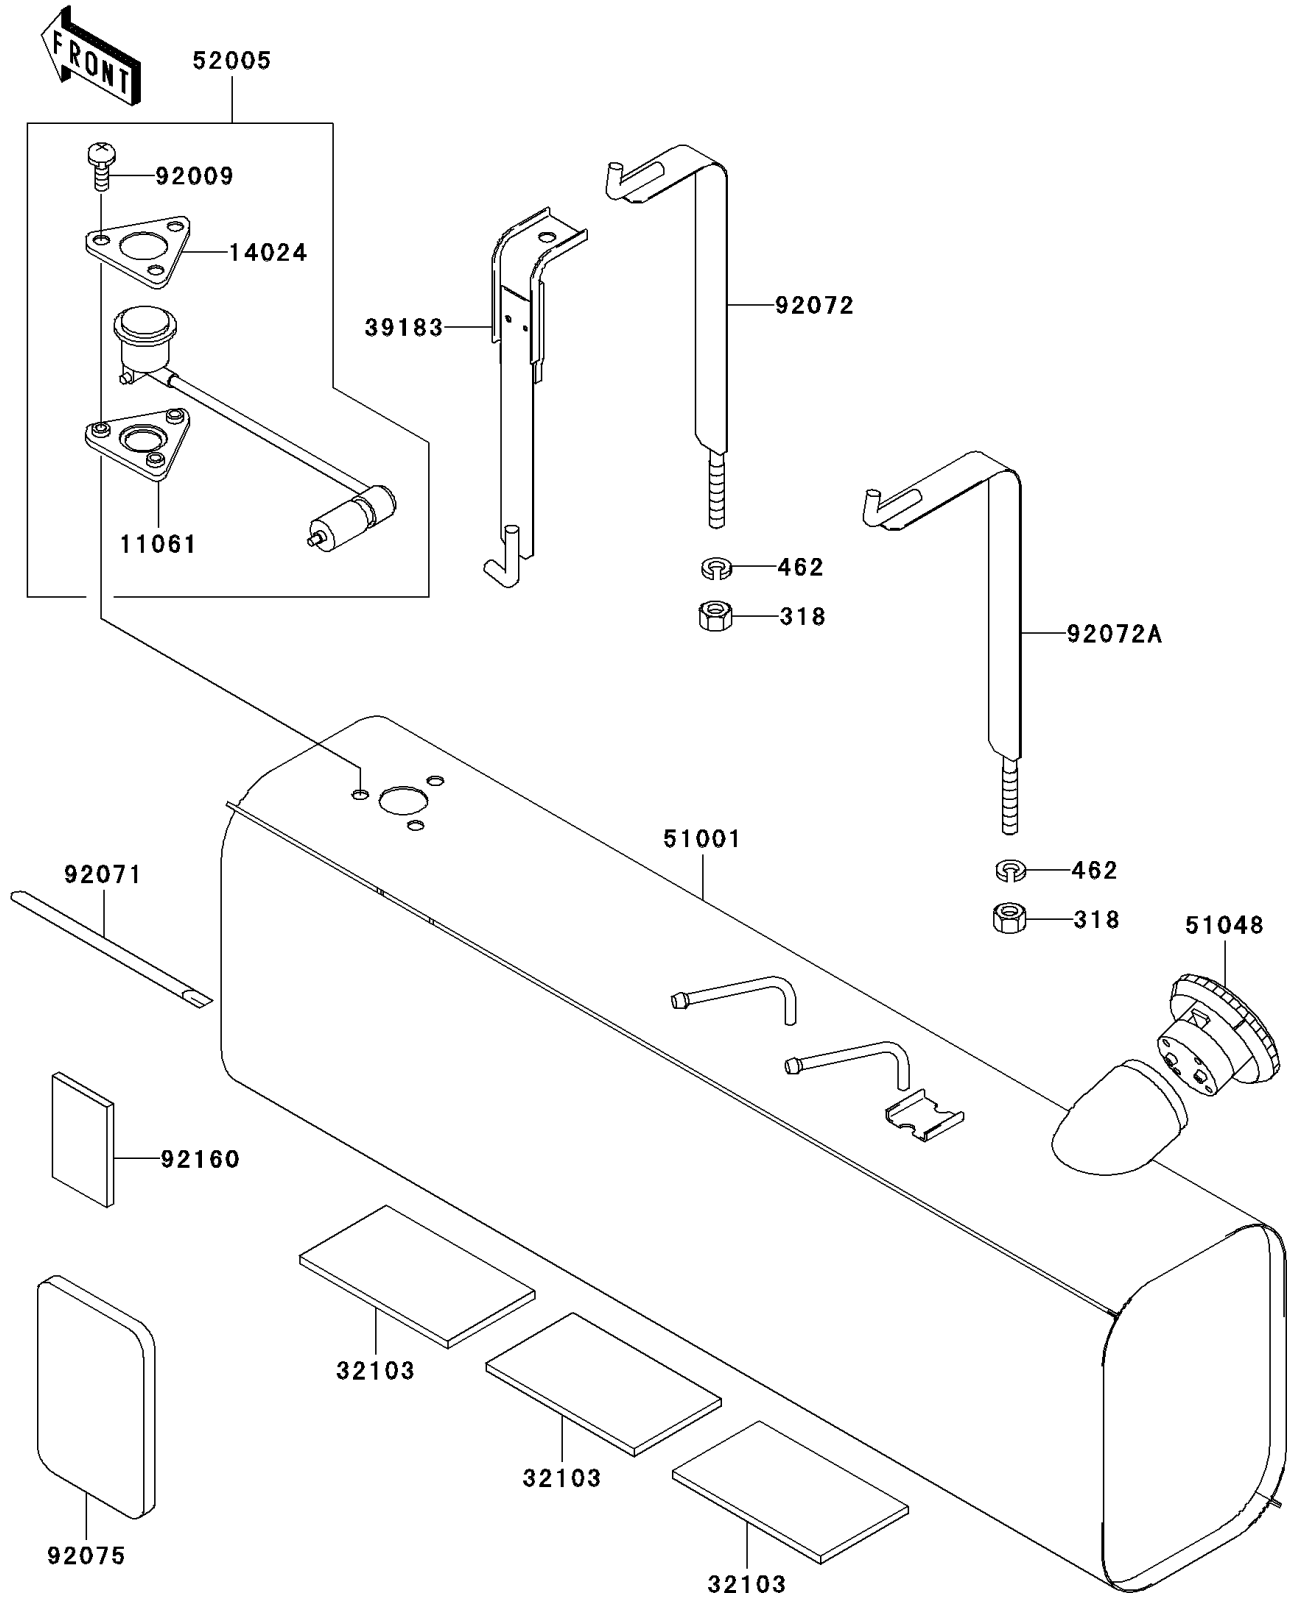

Mule 3010 Diesel 4X4 PARTS DIAGRAM

Fuel Tank

F2410

Mule 3010 Diesel 4X4 PARTS LIST

Fuel Tank

ITEM NAME	PART NUMBER	QUANTITY
NUT-HEX-SMALL (Ref # 318)	318C0800	2
WASHER-SPRING,8MM (Ref # 462)	462L0800	2
GASKET,FUEL GAUGE (Ref # 11061)	11061-0120	1
COVER,FUEL GAUGE (Ref # 14024)	14024-1697	1
DAMPER,BATTERY (Ref # 32103)	32103-027	3
BAND-ASSY (Ref # 39183)	39183-0001	1
TANK-COMP-FUEL (Ref # 51001)	51001-0002	1
CAP-ASSY-TANK,FUEL (Ref # 51048)	51048-0005	1
GAUGE,FUEL (Ref # 52005)	52005-0013	1
SCREW,6X14 (Ref # 92009)	92009-1541	3
GROMMET (Ref # 92071)	92071-1198	1
BAND,FUEL TANK (Ref # 92072)	92072-0018	1
BAND,FUEL TANK (Ref # 92072A)	92072-1248	1
DAMPER (Ref # 92075)	92075-3759	1
DAMPER (Ref # 92160)	92160-1102	1