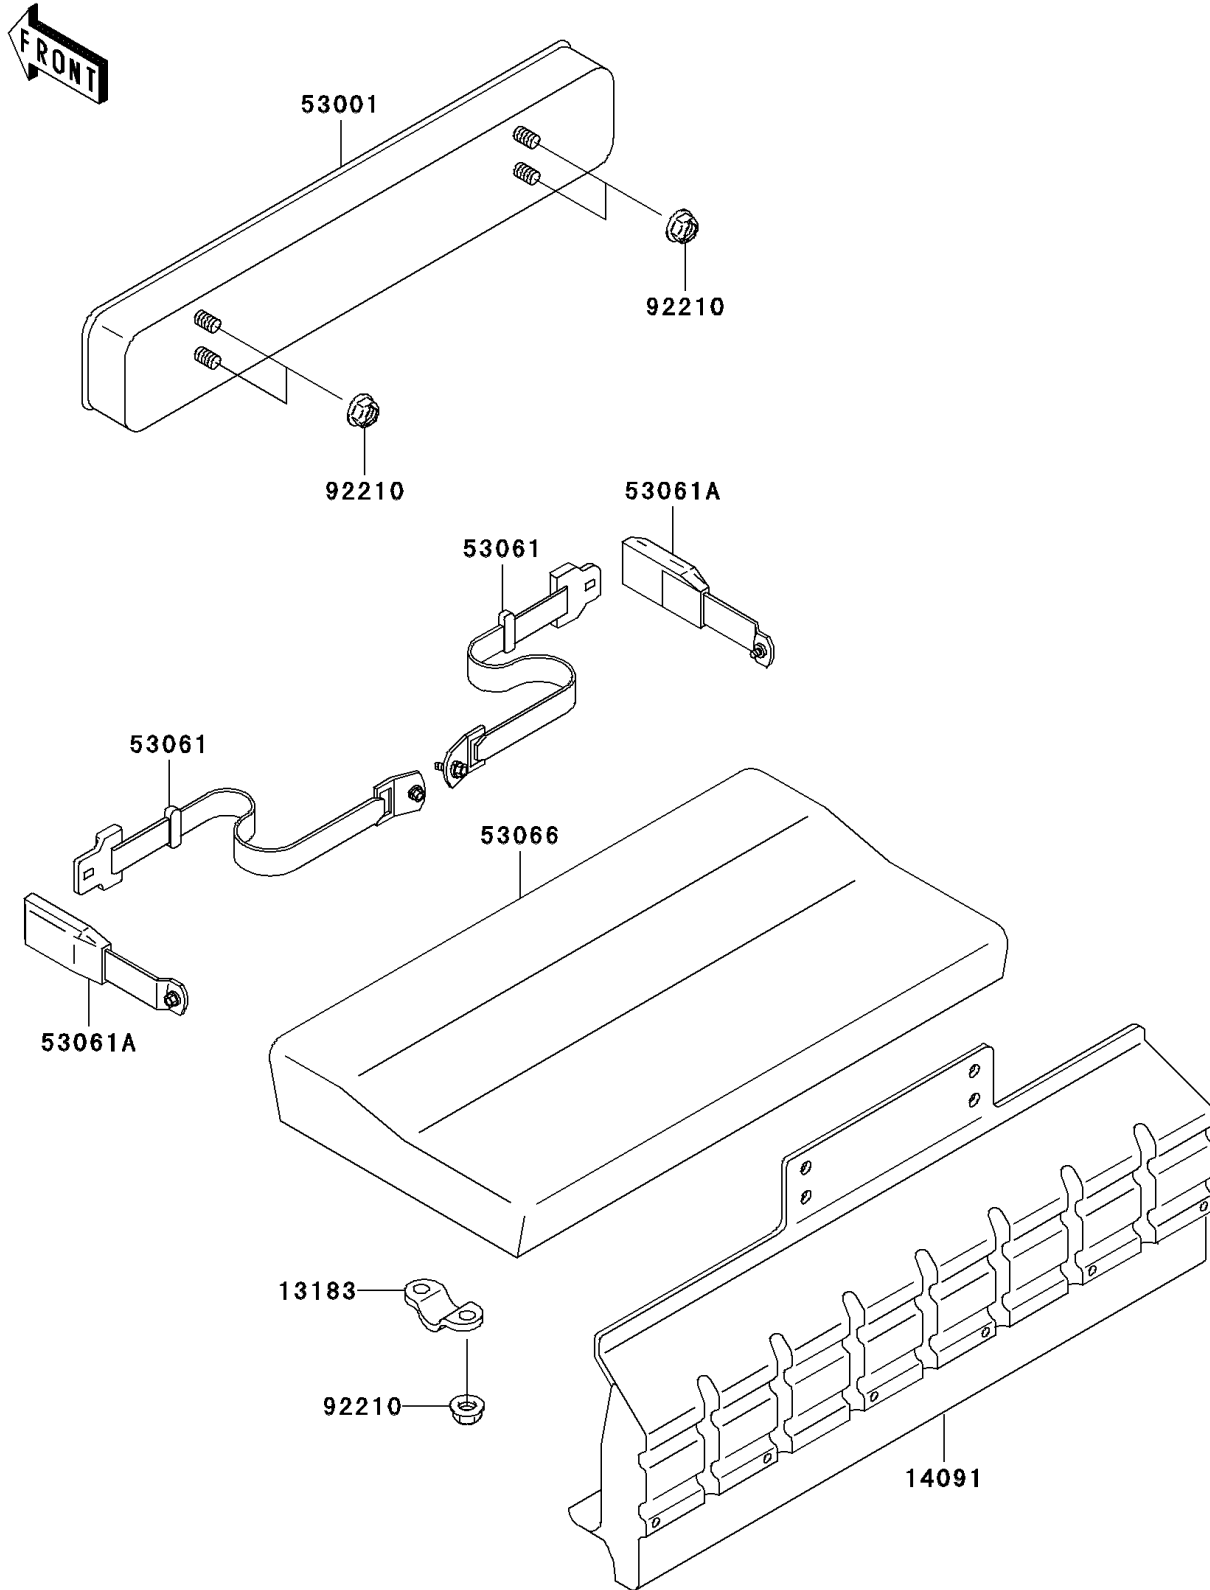

Mule 3010 Diesel 4X4 PARTS DIAGRAM

Seat

F2510

Mule 3010 Diesel 4X4 PARTS LIST

Seat

ITEM NAME	PART NUMBER	QUANTITY
PLATE,SEAT (Ref # 13183)	13183-1400	2
COVER,SEAT BACK (Ref # 14091)	14091-0529	1
SEAT-ASSY,BACK,GRAY (Ref # 53001)	53001-1584-338	1
BELT-SEAT,CATCH PLATE (Ref # 53061)	53061-1013	2
BELT-SEAT,BUCKLE (Ref # 53061A)	53061-1014	2
SEAT-ASSY,CUSHION,GRAY (Ref # 53066)	53066-7501-338	1
NUT,FLANGED,LOCK,8MM (Ref # 92210)	92210-0005	8