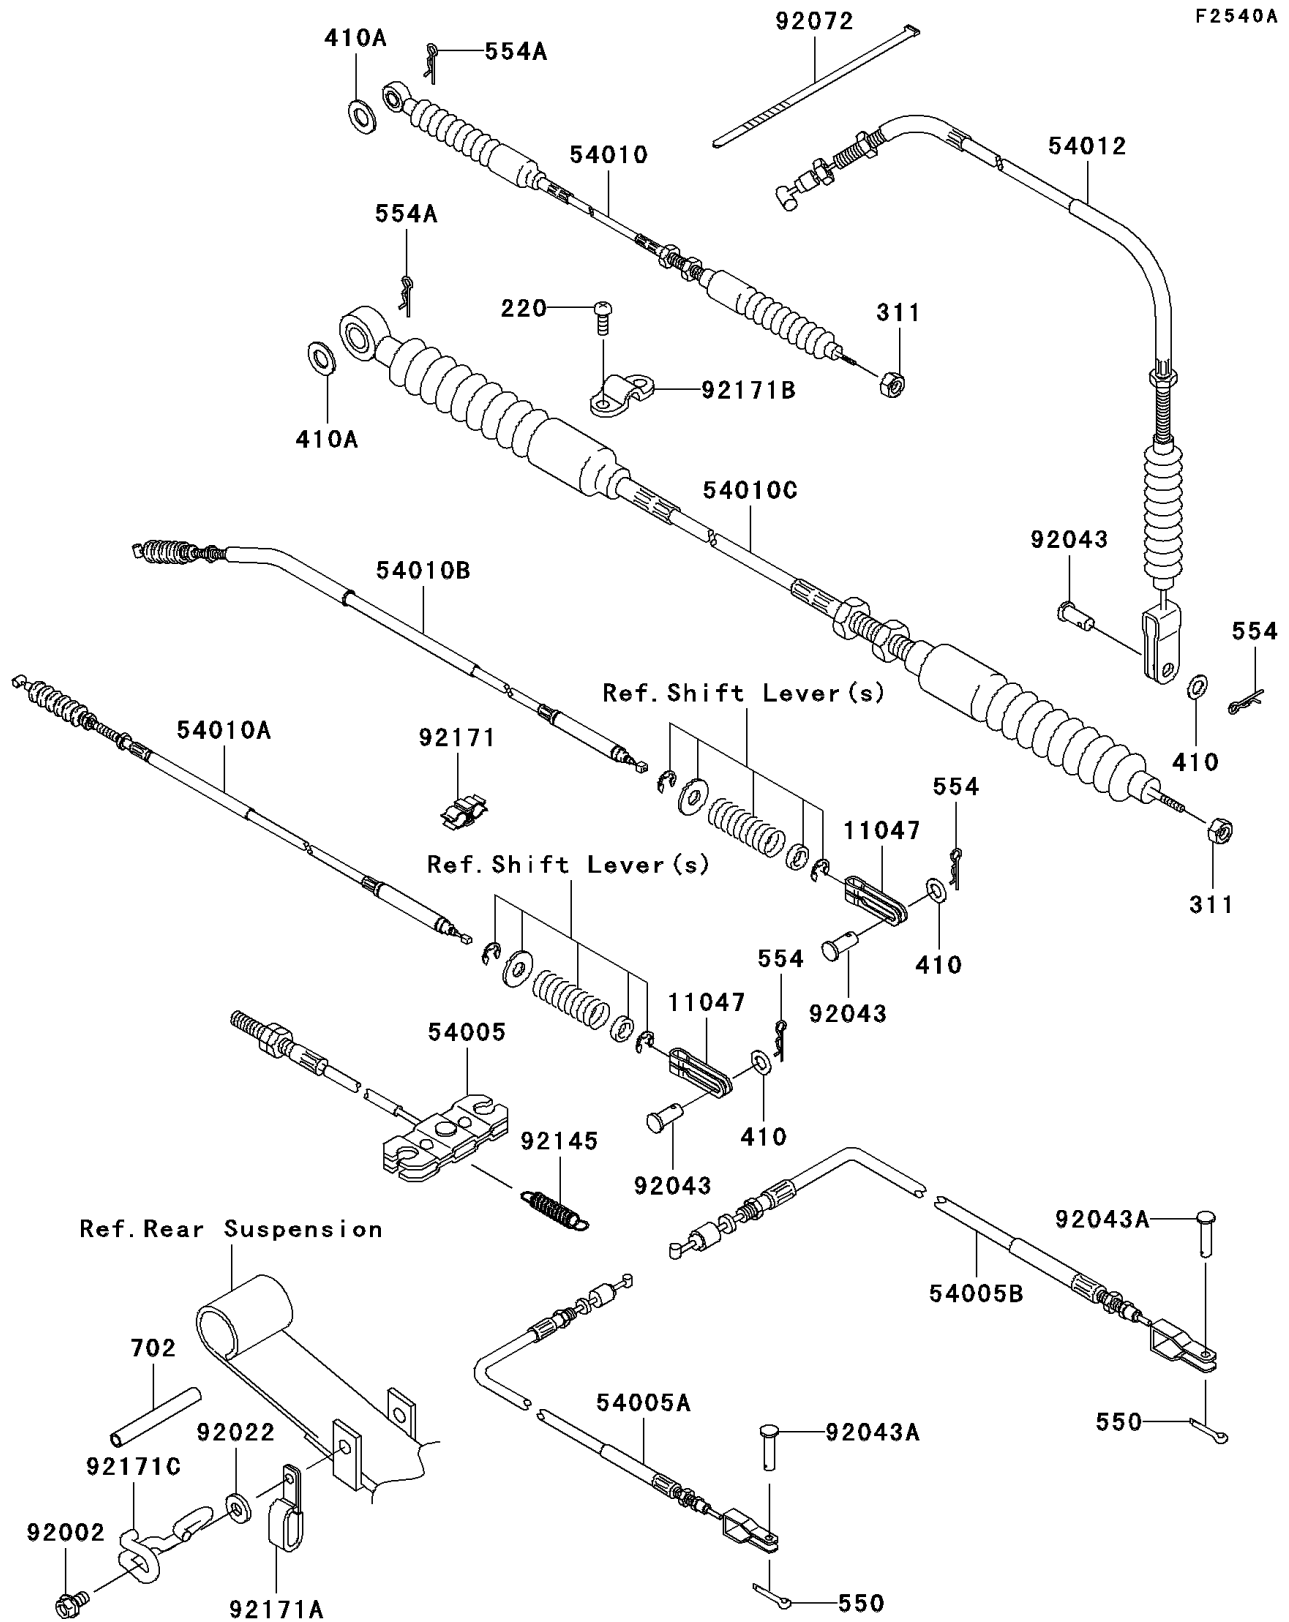

Mule 3010 Diesel 4X4 PARTS DIAGRAM

Cables(JK1AFDB1 6B511026-)

Mule 3010 Diesel 4X4 PARTS LIST

Cables(JK1AFDB1 6B511026-)

ITEM NAME	PART NUMBER	QUANTITY
SCREW-PAN-CROS,5X14 (Ref # 220)	220D0514	4
NUT-HEX,6MM (Ref # 311)	311B0600	2
WASHER-PLAIN-SMALL,6MM (Ref # 410)	410B0600	3
W-PLAIN-S,8MM (Ref # 410A)	410E0800	2
PIN-COTTER,2.0X22 (Ref # 550)	550D2022	2
PIN-SNAP (Ref # 554)	554A0600	3
PIN-SNAP,8MM (Ref # 554A)	554A0800	2
TUBE-RUBBER,5X8X55 (Ref # 702)	702A0555	1
BRACKET,DIFF LOCK (Ref # 11047)	11047-1043	2
CABLE-BRAKE,PARKING,FR (Ref # 54005)	54005-1198	1
CABLE-BRAKE,PARKING,RR,LH (Ref # 54005A)	54005-1201	1
CABLE-BRAKE,PARKING,RR,RH (Ref # 54005B)	54005-1202	1
CABLE,SHIFT CONTROL (Ref # 54010)	54010-0006	1
CABLE,2-4WD (Ref # 54010A)	54010-0044	1
CABLE,DIFF LOCK (Ref # 54010B)	54010-1120	1
CABLE,HI-LOW (Ref # 54010C)	54010-1124	1
CABLE-THROTTLE (Ref # 54012)	54012-1613	1
BOLT,8X14 (Ref # 92002)	92002-1589	1
WASHER,8.5X20X1.6,BLACK (Ref # 92022)	92022-1317	1
PIN,6X11 (Ref # 92043)	92043-092	3
PIN (Ref # 92043A)	92043-1039	2
BAND,L=188 (Ref # 92072)	92072-1239	9
SPRING (Ref # 92145)	92145-7506	1
CLAMP,HIGHTENSION CORD (Ref # 92171)	92171-0129	1
CLAMP,CABLE (Ref # 92171A)	92171-0176	1
CLAMP (Ref # 92171B)	92171-1203	2
CLAMP,BRAKE CABLE (Ref # 92171C)	92171-1210	1