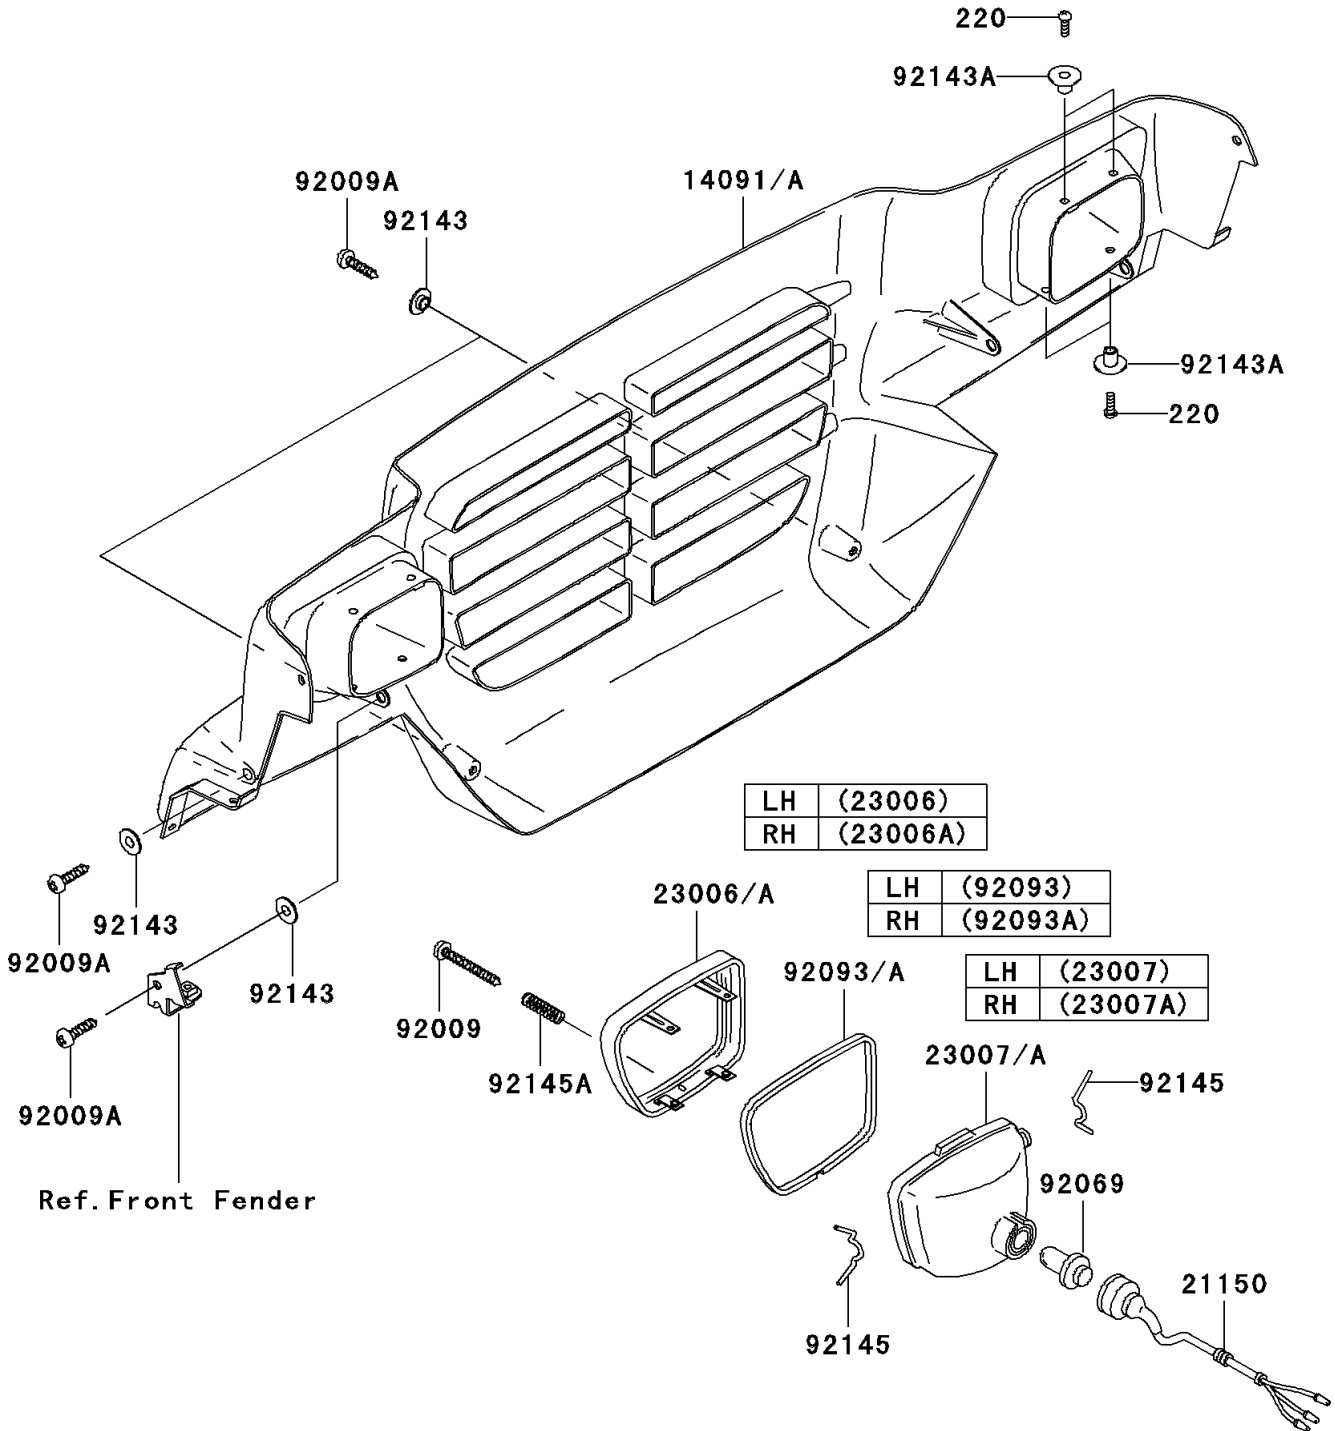

Mule 3010 Diesel 4X4 PARTS DIAGRAM

Headlight(s)

F2710

Mule 3010 Diesel 4X4 PARTS LIST

Headlight(s)

ITEM NAME	PART NUMBER	QUANTITY
SCREW-PAN-CROSS,5X16 (Ref # 220)	220F0516	8
COVER,FRONT GRIL,F.BLACK (Ref # 14091)	14091-1225-6Z	1
CORD-ASSY,HEAD LAMP (Ref # 21150)	21150-1060	2
RIM-LAMP,LH (Ref # 23006)	23006-1075	1
RIM-LAMP,RH (Ref # 23006A)	23006-1076	1
LENS-COMP,HEAD LAMP,LH (Ref # 23007)	23007-1354	1
LENS-COMP,HEAD LAMP,RH (Ref # 23007A)	23007-1355	1
SCREW,TAPPING,4X30 (Ref # 92009)	92009-1139	2
SCREW,6X16 (Ref # 92009A)	92009-1621	6
BULB,12V 30/30W (Ref # 92069)	92069-1080	2
SEAL,HEAD LAMP,LH (Ref # 92093)	92093-1481	1
SEAL,HEAD LAMP,RH (Ref # 92093A)	92093-1482	1
COLLAR (Ref # 92143)	92143-1087	6
COLLAR (Ref # 92143A)	92143-1234	8
SPRING (Ref # 92145)	92145-1190	4
SPRING (Ref # 92145A)	92145-1230	2