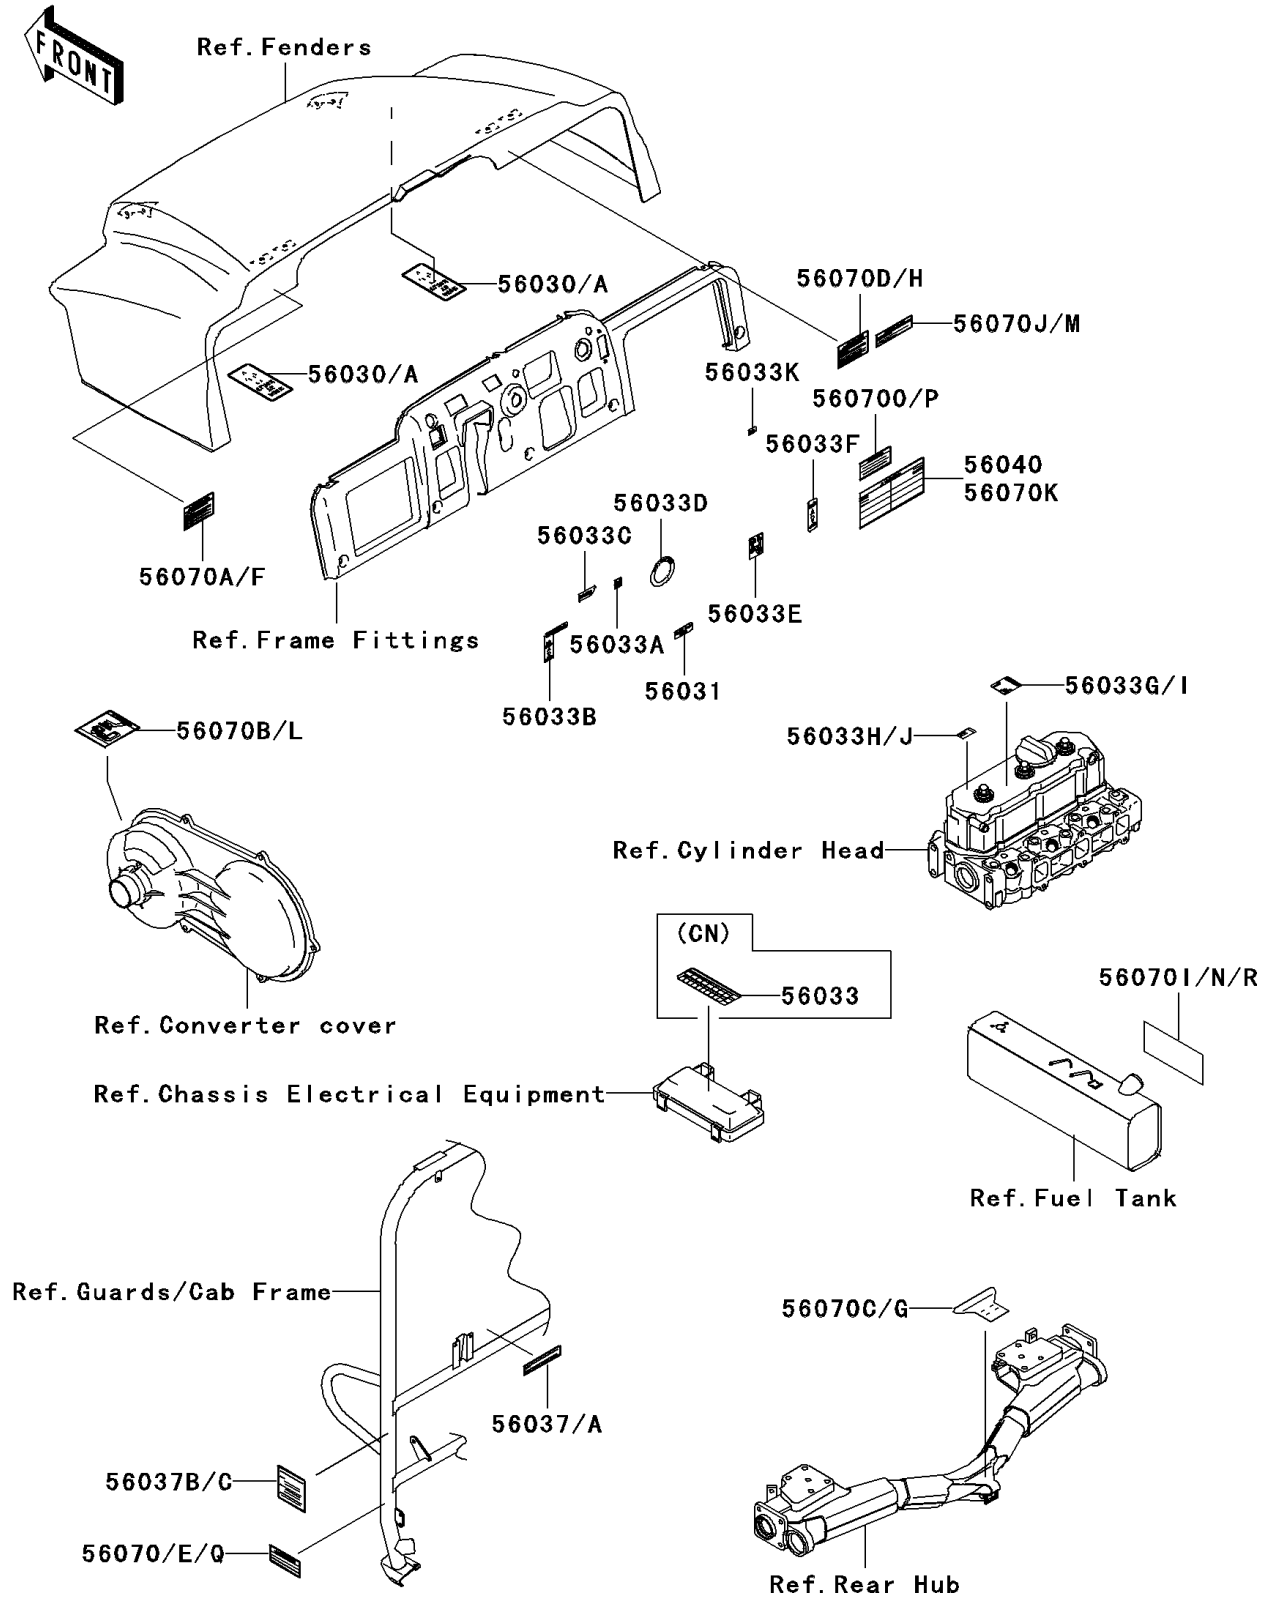

Mule 3010 Diesel 4X4 PARTS DIAGRAM

Labels

F2860

Mule 3010 Diesel 4X4 PARTS LIST

Labels

ITEM NAME	PART NUMBER	QUANTITY
LABEL,BONNET OPERATION (Ref # 56030)	56030-1240	2
LABEL-MANUAL,BRAKE FLUID LEVEL (Ref # 56031)	56031-1818	1
LABEL-MANUAL,GLOW (Ref # 56033A)	56033-1180	1
LABEL-MANUAL,DIFF MODE (Ref # 56033B)	56033-1183	1
LABEL-MANUAL,IGNITION (Ref # 56033C)	56033-1184	1
LABEL-MANUAL,IGNITION,ON/OFF (Ref # 56033D)	56033-1185	1
LABEL-MANUAL,SHIFT (Ref # 56033E)	56033-1186	1
LABEL-MANUAL,2WD/4WD (Ref # 56033F)	56033-1187	1
LABEL-MANUAL,ENGINE OIL (Ref # 56033G)	56033-1321	1
LABEL-MANUAL,ENGINE OIL (Ref # 56033H)	56033-1322	1
LABEL-MANUAL,OIL PRESSURE (Ref # 56033K)	56033-7501	1
LABEL-SPECIFICATION,CARGO BED (Ref # 56037)	56037-1821	1
LABEL-SPECIFICATION,TIRE INFO (Ref # 56037B)	56037-7502	1
LABEL-WARNING,GENERAL (Ref # 56040)	56040-1339	1
LABEL-WARNING,BED RAISED (Ref # 56070)	56070-0049	1
LABEL-WARNING,OFF-HIGHWAY (Ref # 56070A)	56070-0050	1
LABEL-WARNING,HOT SURFACES (Ref # 56070B)	56070-0051	1
LABEL-WARNING,TRAILER HITCH (Ref # 56070C)	56070-0052	1
LABEL-WARNING,BONNET OPERATION (Ref # 56070D)	56070-0053	1
LABEL-WARNING,GASOLINE (Ref # 56070I)	56070-1185	1
LABEL-WARNING,SHIFT CAUTION (Ref # 56070J)	56070-1201	1
LABEL-WARNING,BELT SLIPPAGE (Ref # 56070O)	56070-7505	1
LABEL,BONNET OPERATION (Ref # 56030A)	56030-1246	2
LABEL-MANUAL,FUSE BOX (Ref # 56033)	56033-0019	1
LABEL-MANUAL,ENGINE OIL (Ref # 56033I)	56033-1323	1
LABEL-MANUAL,ENGINE OIL (Ref # 56033J)	56033-1324	1
LABEL-SPECIFICATION,CARGO BED (Ref # 56037A)	56037-1865	1
LABEL-SPECIFICATION,TIRE INFO (Ref # 56037C)	56037-7504	1
LABEL,BED RAISED(FRENCH) (Ref # 56070E)	56070-0054	1