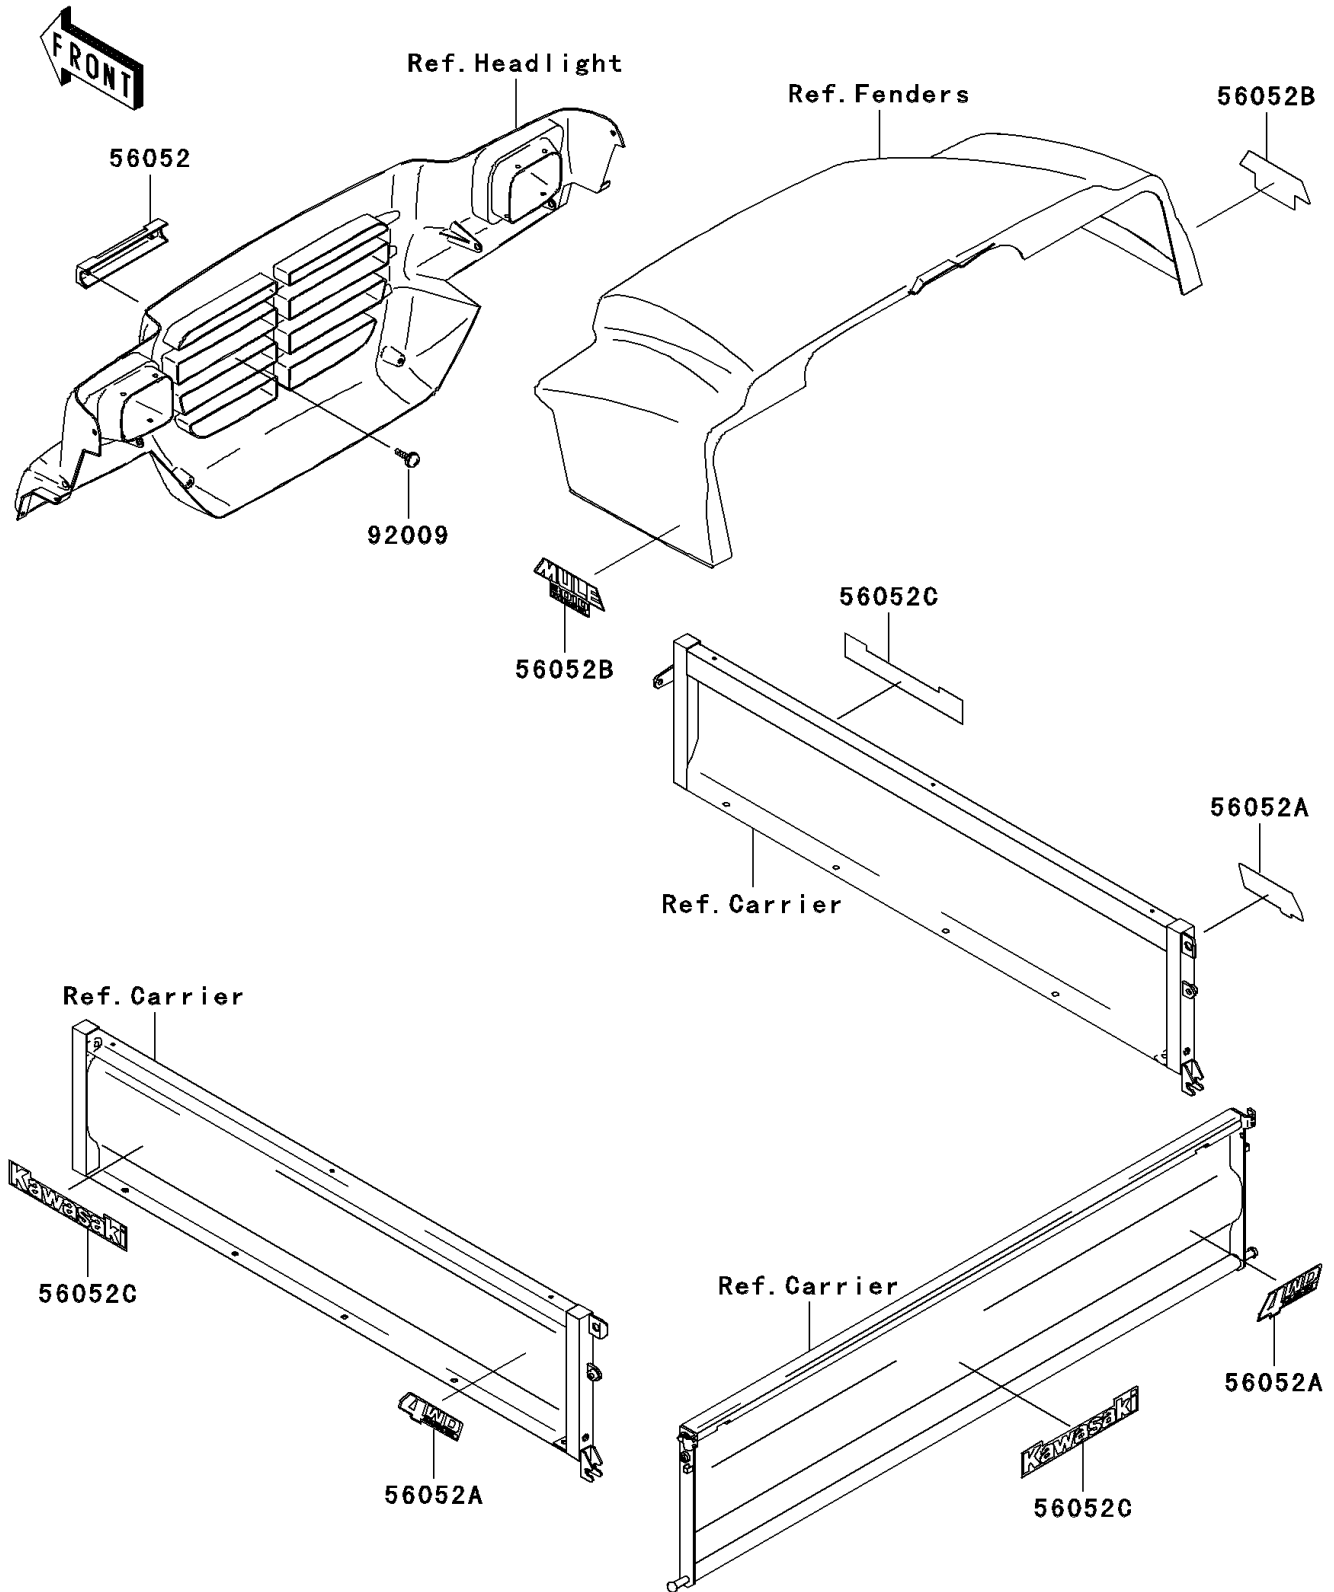

Mule 3010 Diesel 4X4 PARTS DIAGRAM

Decals

F2861

Mule 3010 Diesel 4X4 PARTS LIST

Decals

ITEM NAME	PART NUMBER	QUANTITY
MARK,FRONT GRIL,KAWASAKI (Ref # 56052)	56052-1245	1
MARK,SIDE PLATE,4WD (Ref # 56052A)	56052-1247	3
MARK,FR FENDER,MULE 3010 (Ref # 56052B)	56052-1808	2
MARK,KAWASAKI (Ref # 56052C)	56052-1809	3
SCREW,TAPPING,4X12 (Ref # 92009)	92009-1444	2