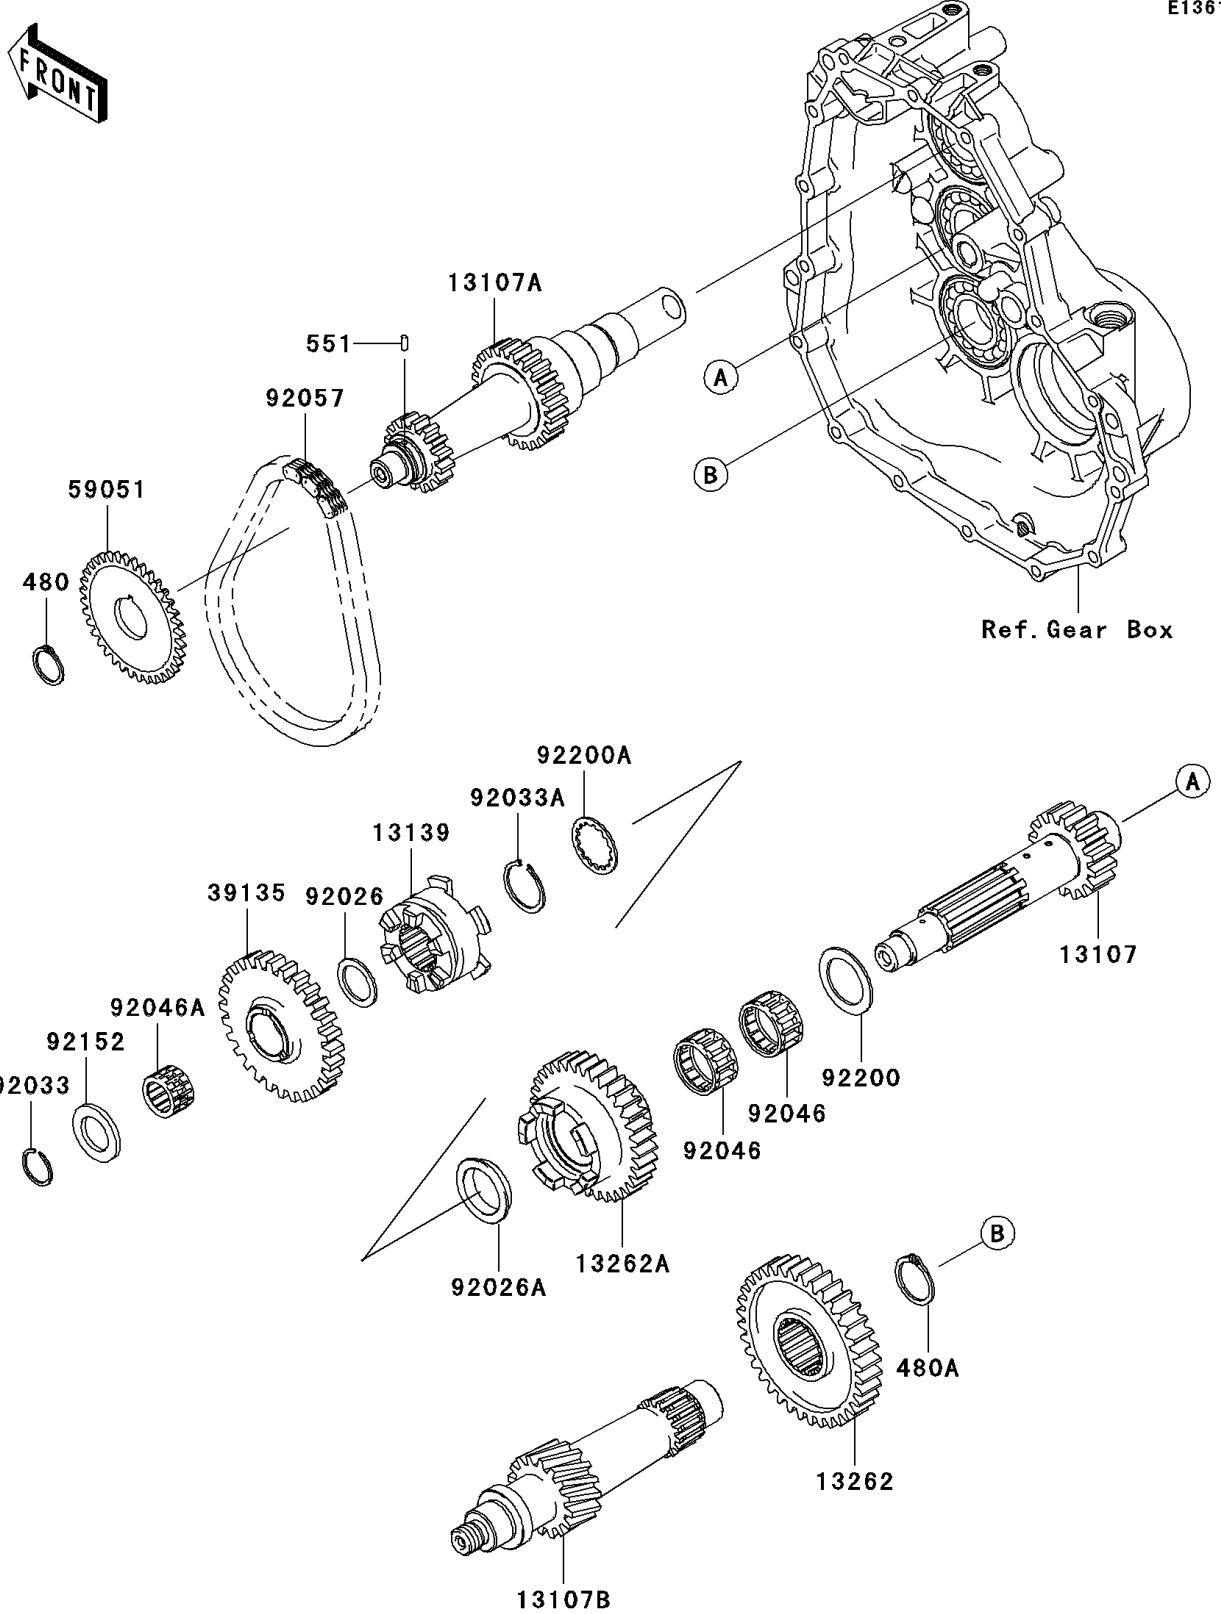

# Mule 600 PARTS DIAGRAM

Transmission

E1361

# Mule 600 PARTS LIST

## Transmission

ITEM NAME	PART NUMBER	QUANTITY
CIRCLIP-TYPE-C,25MM (Ref # 480)	480J2500	1
CIRCLIP-TYPE-C,32MM (Ref # 480A)	480J3200	1
PIN-DOWEL,3X8 (Ref # 551)	551A0308	1
SHAFT,SECOND,18T (Ref # 13107)	13107-0078	1
SHAFT,FIRST,INPUT,16T&24T (Ref # 13107A)	13107-0086	1
SHAFT,THIRD,16T (Ref # 13107B)	13107-0090	1
SHIFTER,FR/RR (Ref # 13139)	13139-0004	1
GEAR-TRANSMISSION SPUR,36T (Ref # 13262)	13262-0108	1
GEAR-TRANSMISSION SPUR,35T (Ref # 13262A)	13262-0142	1
SPROCKET-DRIVEN,30T (Ref # 39135)	39135-0001	1
GEAR-SPUR,37T (Ref # 59051)	59051-0049	1
SPACER,21.2X29X1.6 (Ref # 92026)	92026-1568	1
SPACER,28X39X8 (Ref # 92026A)	92026-1629	1
RING-SNAP,20MM (Ref # 92033)	92033-015	1
RING-SNAP,25.9X30.6X1.2 (Ref # 92033A)	92033-1037	1
BEARING-NEEDLE,FWF-283317 (Ref # 92046)	92046-1278	2
BEARING-NEEDLE,REVERSE GEAR (Ref # 92046A)	92046-1279	1
CHAIN,REVERSE,23RH302-38ASM (Ref # 92057)	92057-0072	1
COLLAR,21.2X34.0X3.0 (Ref # 92152)	92152-0241	1
WASHER,28.2X40.0X1.6 (Ref # 92200)	92200-0090	1
WASHER,28.5X34.0X1.5 (Ref # 92200A)	92200-1240	1