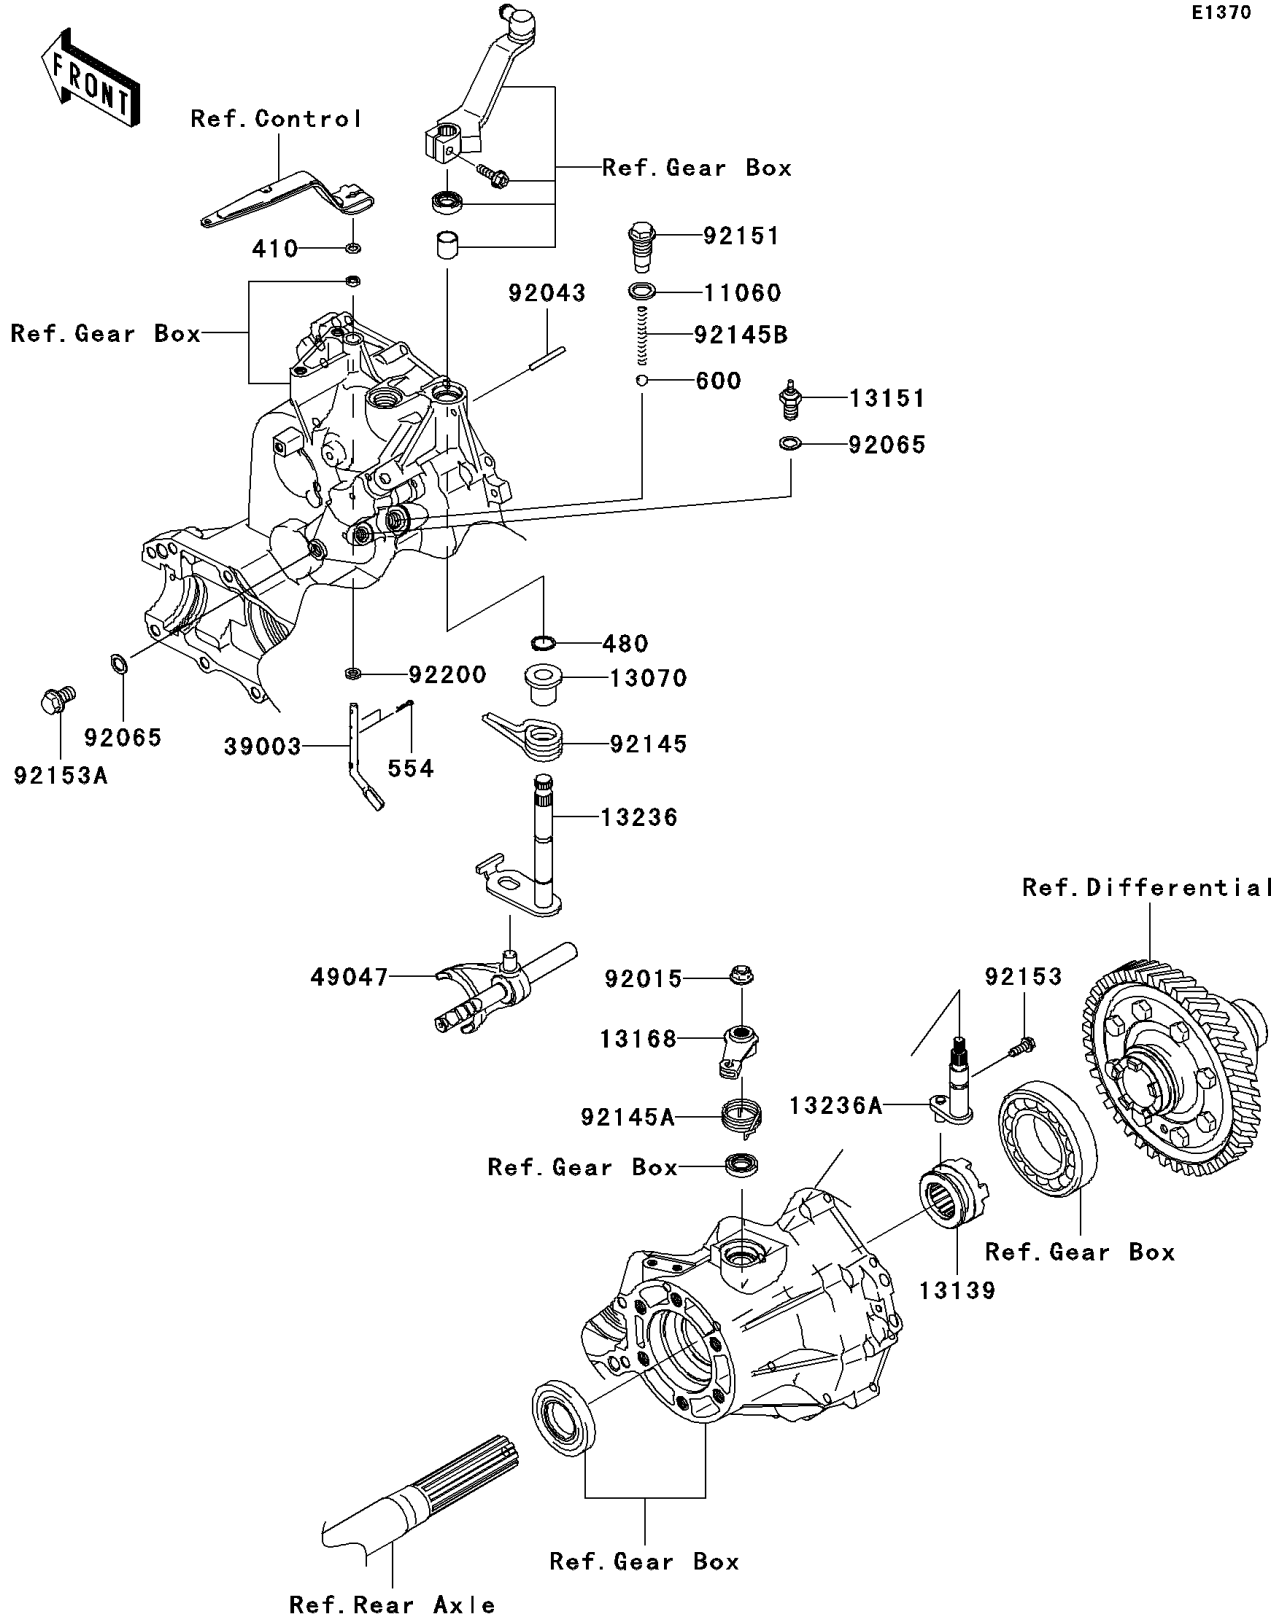

2008 Mule 600 PARTS DIAGRAM

Gear Change Mechanism

E1370

2008 Mule 600 PARTS LIST

Gear Change Mechanism

ITEM NAME	PART NUMBER	QUANTITY
-----------	-------------	----------