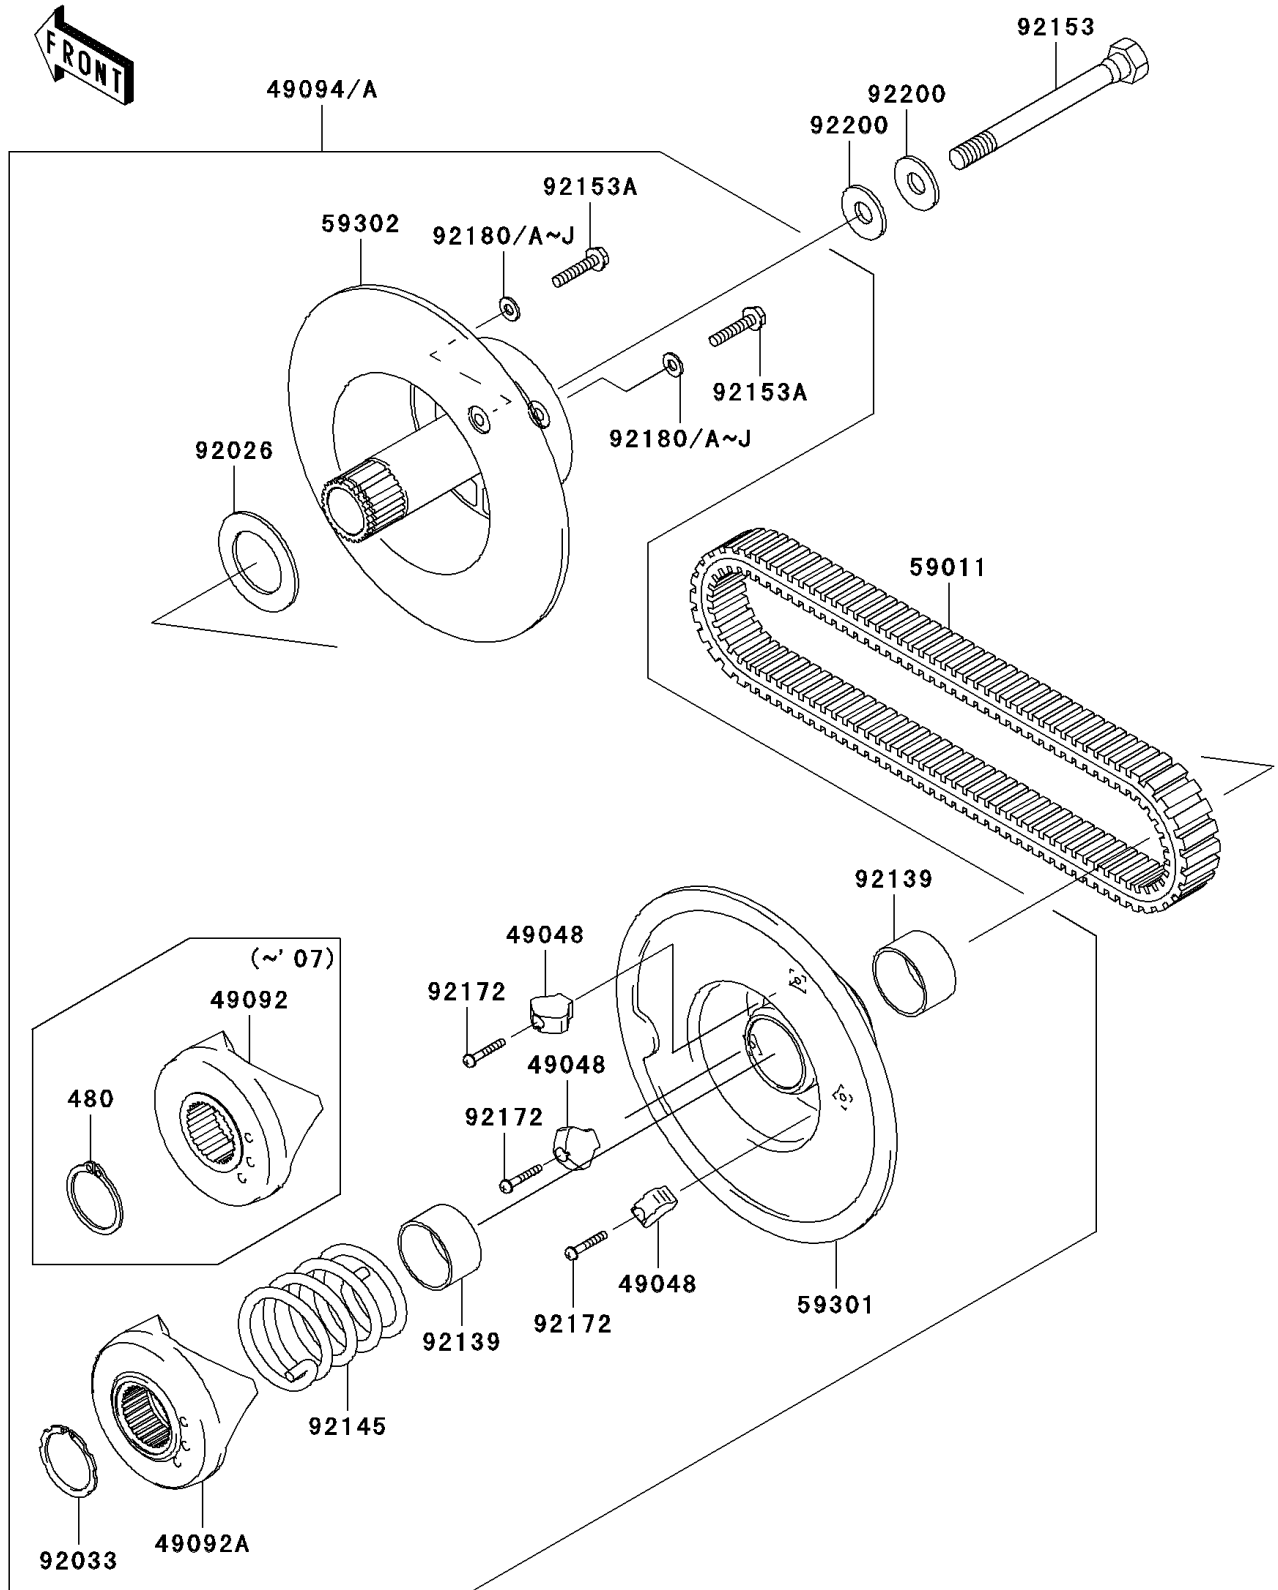

# 2008 Mule 600 PARTS DIAGRAM

Driven Converter/Drive Belt

E1392

# 2008 Mule 600 PARTS LIST

Driven Converter/Drive Belt

ITEM NAME	PART NUMBER	QUANTITY
-----------	-------------	----------