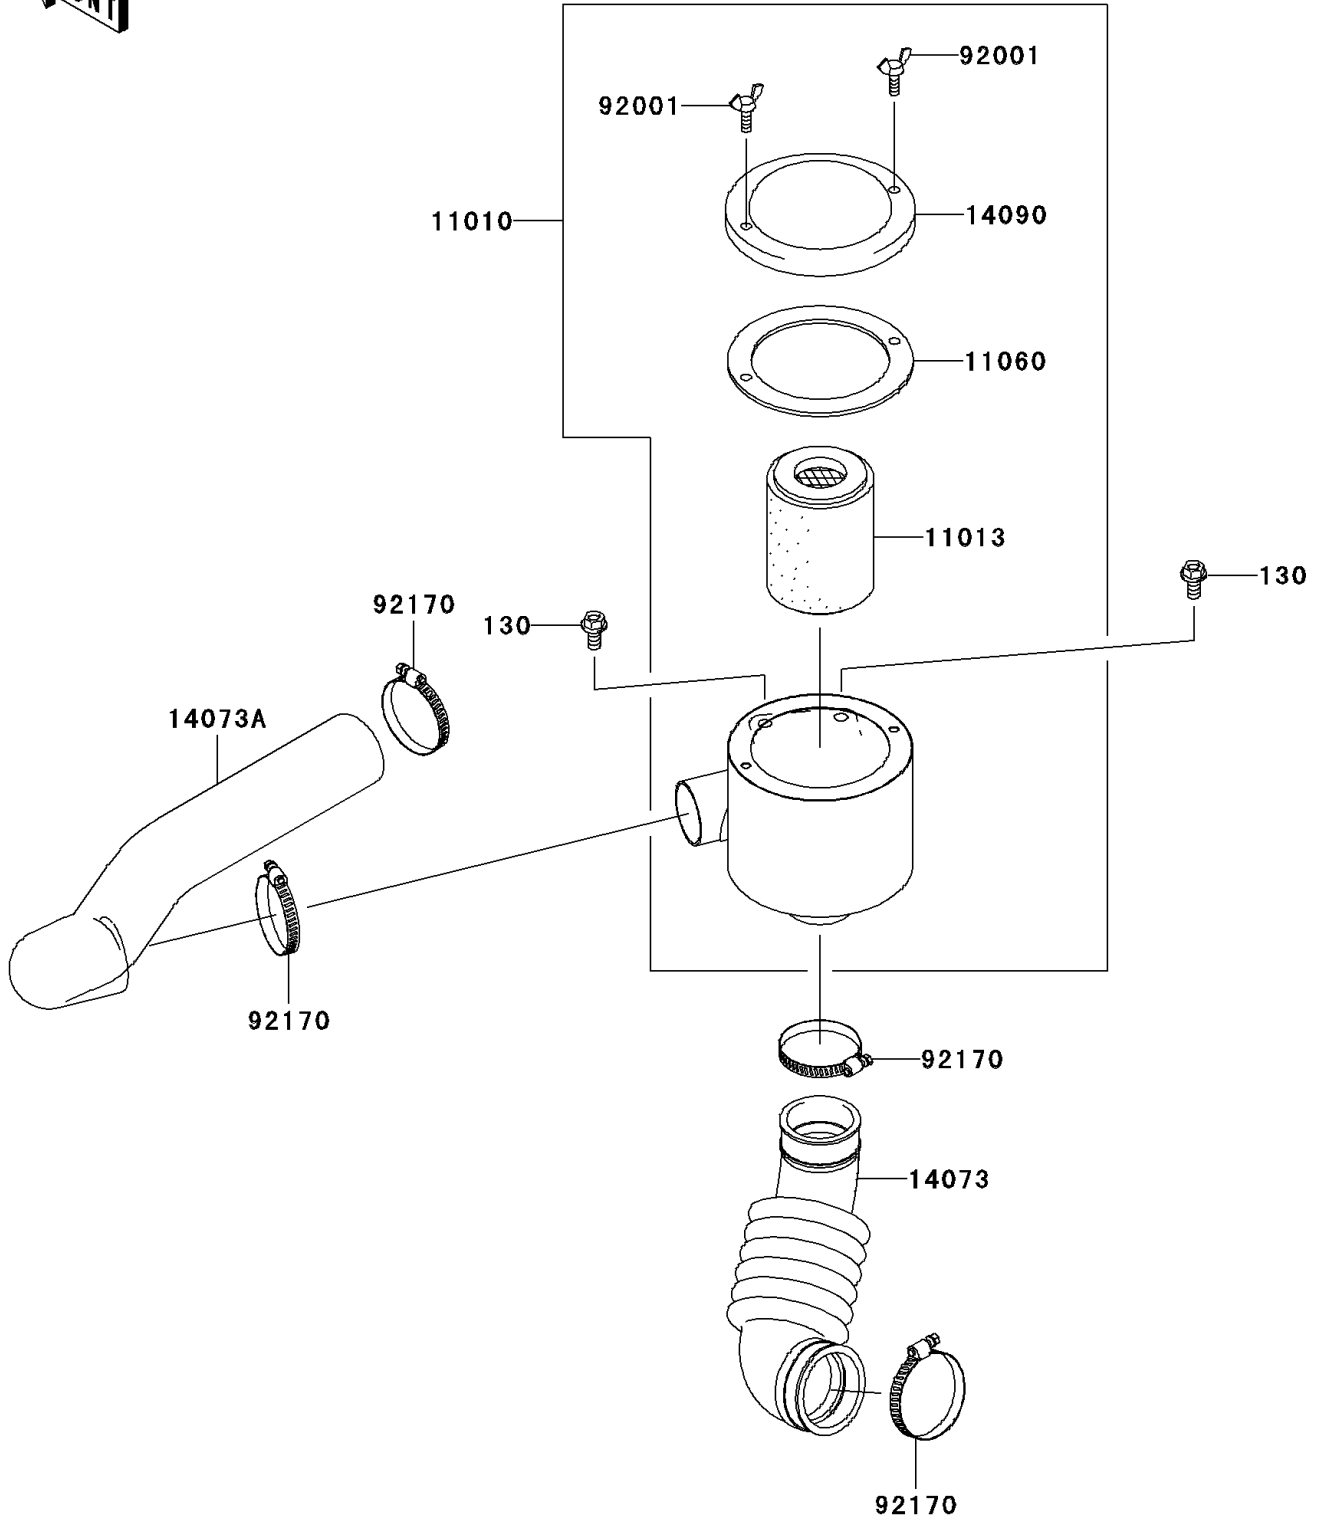

# 2008 Mule 600 PARTS DIAGRAM

Air Cleaner-Belt Converter

E1394

## 2008 Mule 600 PARTS LIST

### Air Cleaner-Belt Converter

ITEM NAME	PART NUMBER	QUANTITY
BOLT-FLANGED,8X16 (Ref # 130)	130BB0816	2
FILTER-ASSY-AIR (Ref # 11010)	11010-0055	1
ELEMENT-AIR FILTER (Ref # 11013)	11013-1263	1
GASKET,AIR FILTER CASE (Ref # 11060)	11060-1975	1
DUCT,AIR FILTER-CASE (Ref # 14073)	14073-0061	1
DUCT,BAR-AIR FILTER (Ref # 14073A)	14073-0080	1
COVER,AIR FILTER (Ref # 14090)	14090-1766	1
BOLT,WING,6X15 (Ref # 92001)	92001-1703	2
CLAMP (Ref # 92170)	92170-1674	4