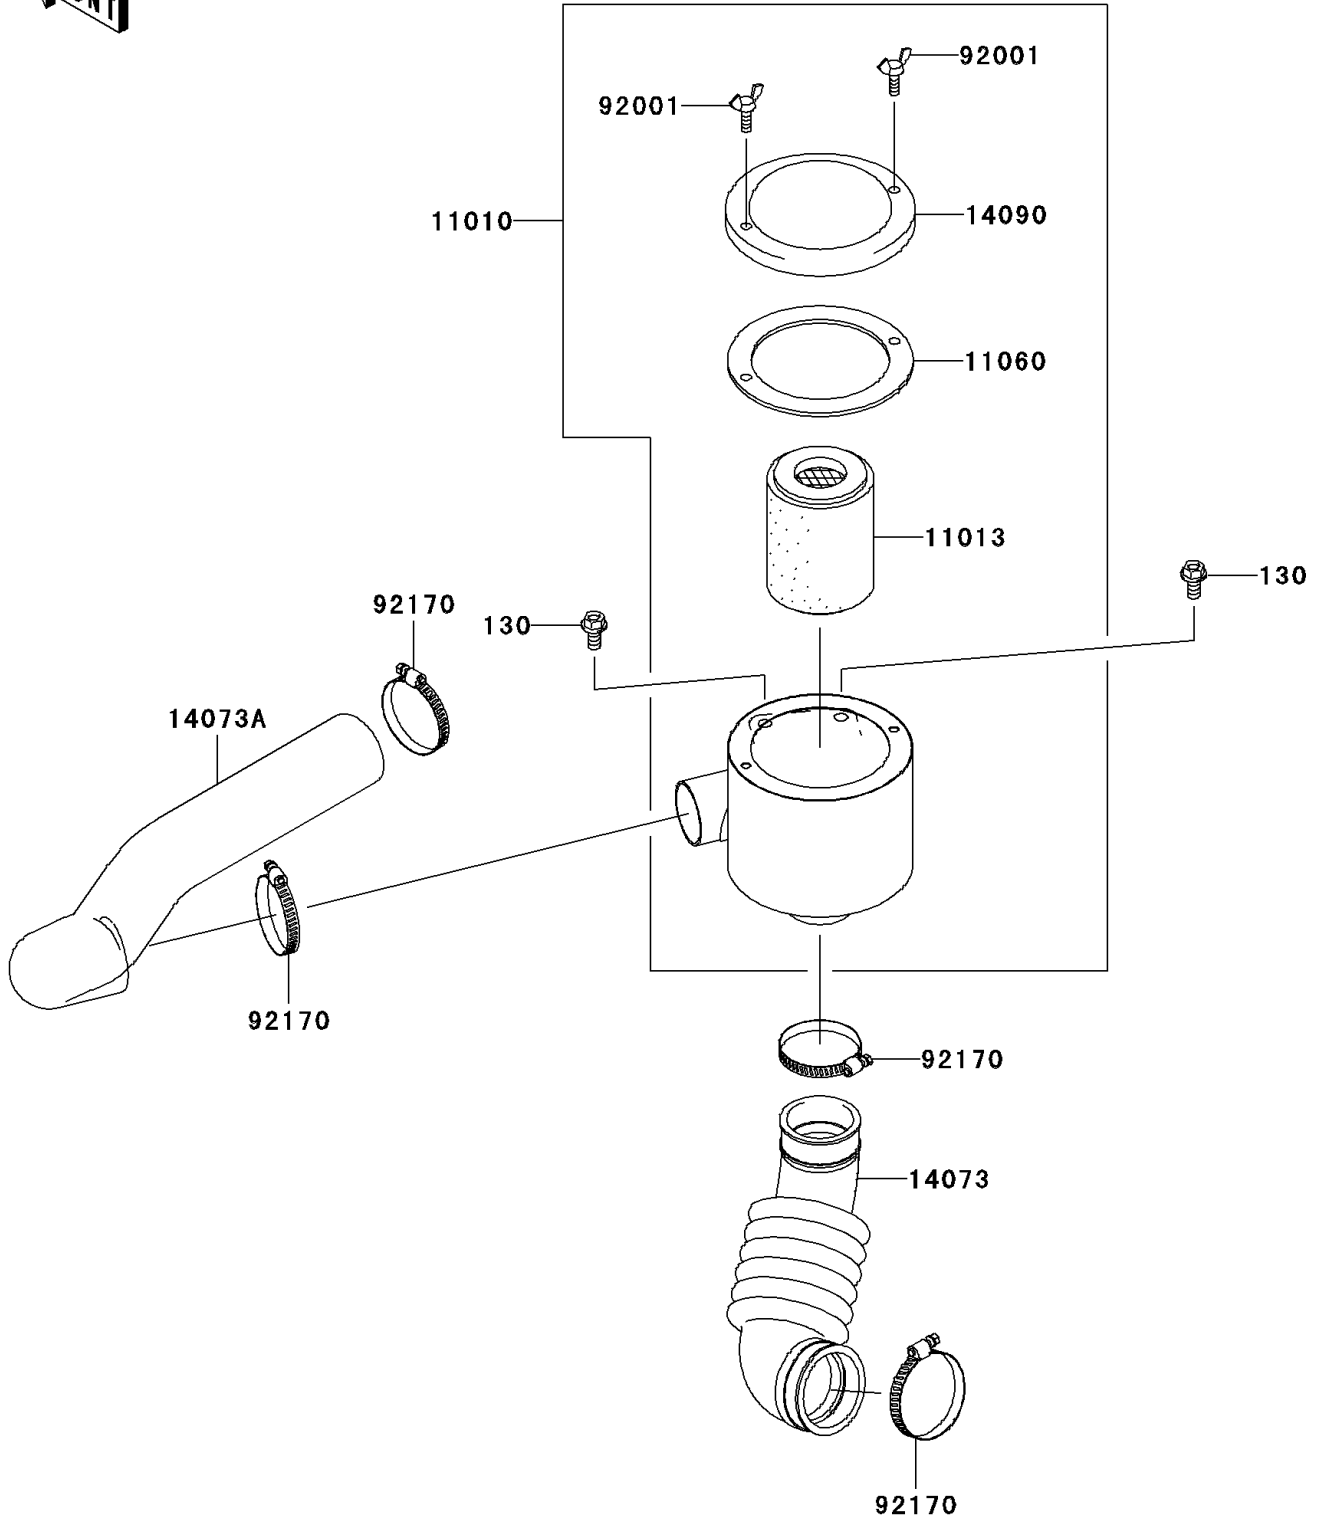

2009 Mule 600 PARTS DIAGRAM

Air Cleaner-Belt Converter

E1394

2009 Mule 600 PARTS LIST

Air Cleaner-Belt Converter

ITEM NAME	PART NUMBER	QUANTITY
-----------	-------------	----------