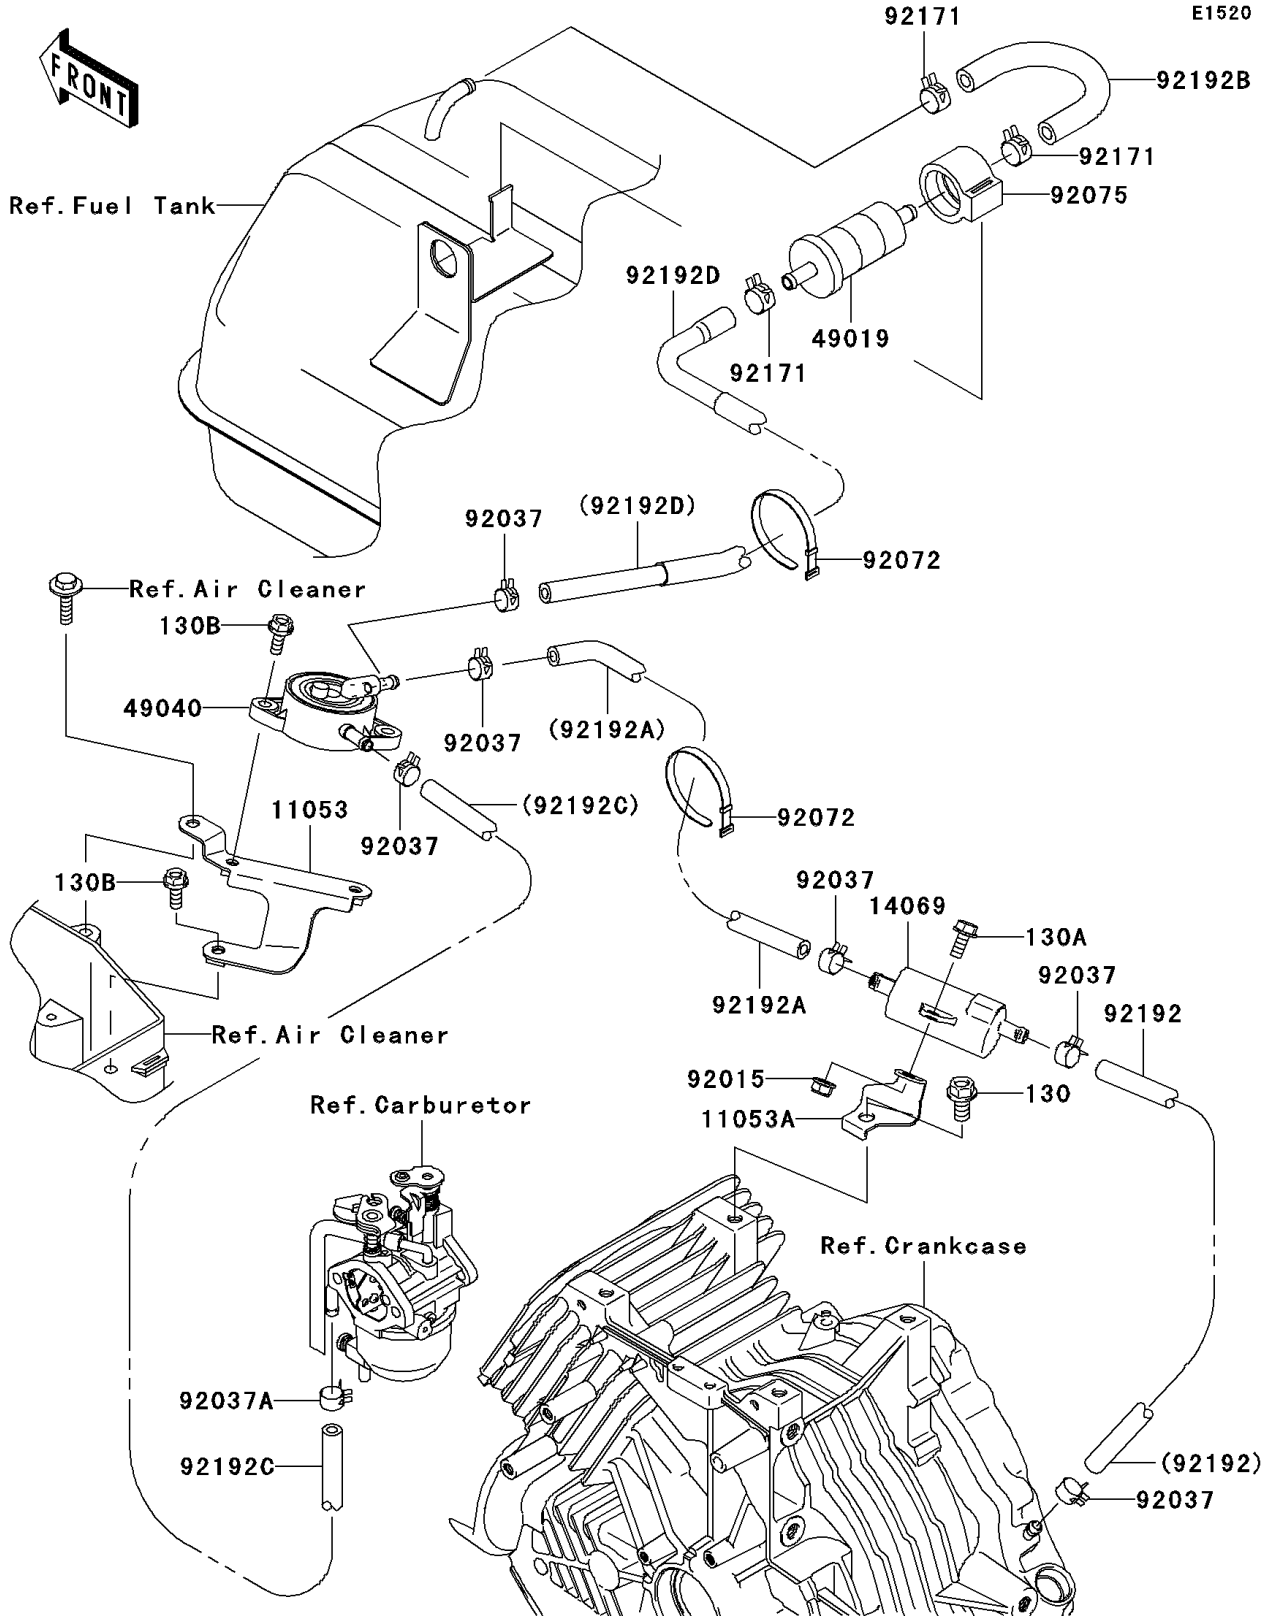

2008 Mule 600 PARTS DIAGRAM

Fuel Pump

2008 Mule 600 PARTS LIST

Fuel Pump

ITEM NAME	PART NUMBER	QUANTITY
-----------	-------------	----------