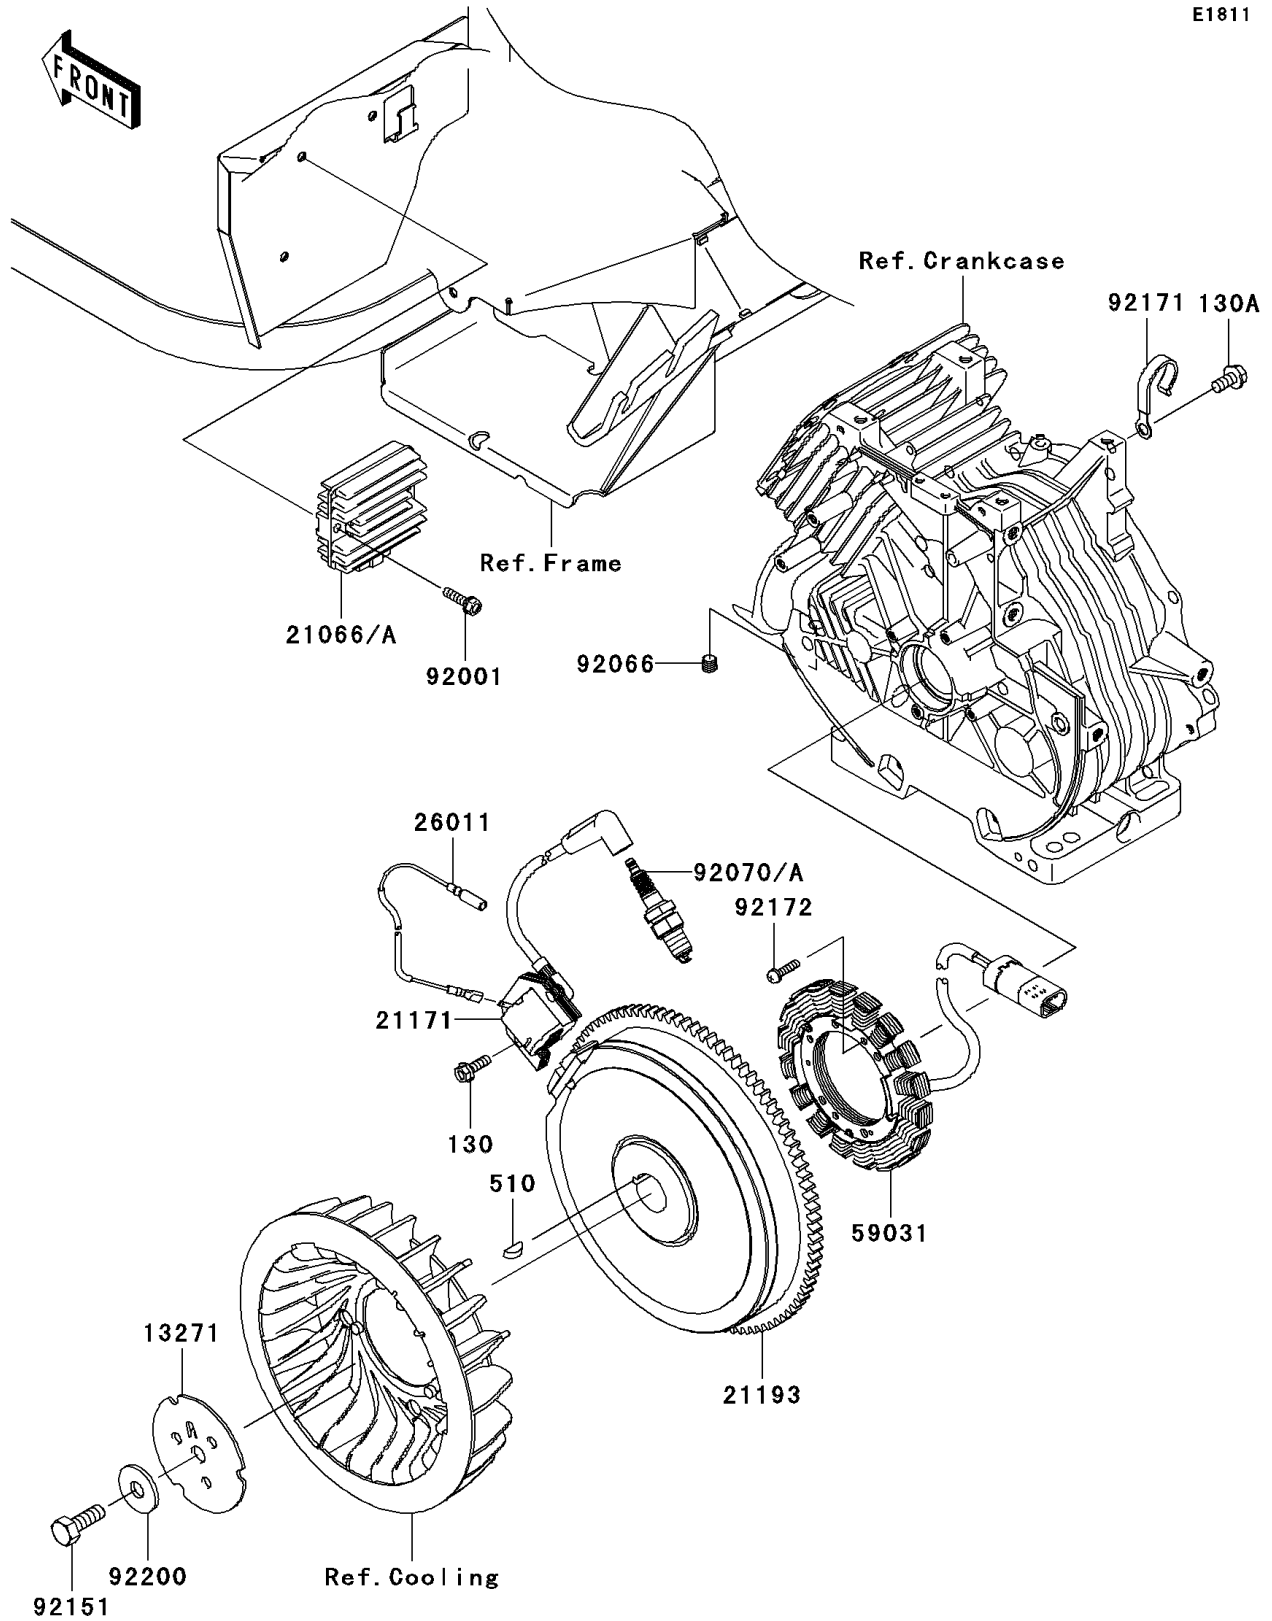

# 2008 Mule 600 PARTS DIAGRAM

Generator/Ignition Coil

E1811

# 2008 Mule 600 PARTS LIST

Generator/Ignition Coil

ITEM NAME	PART NUMBER	QUANTITY
-----------	-------------	----------