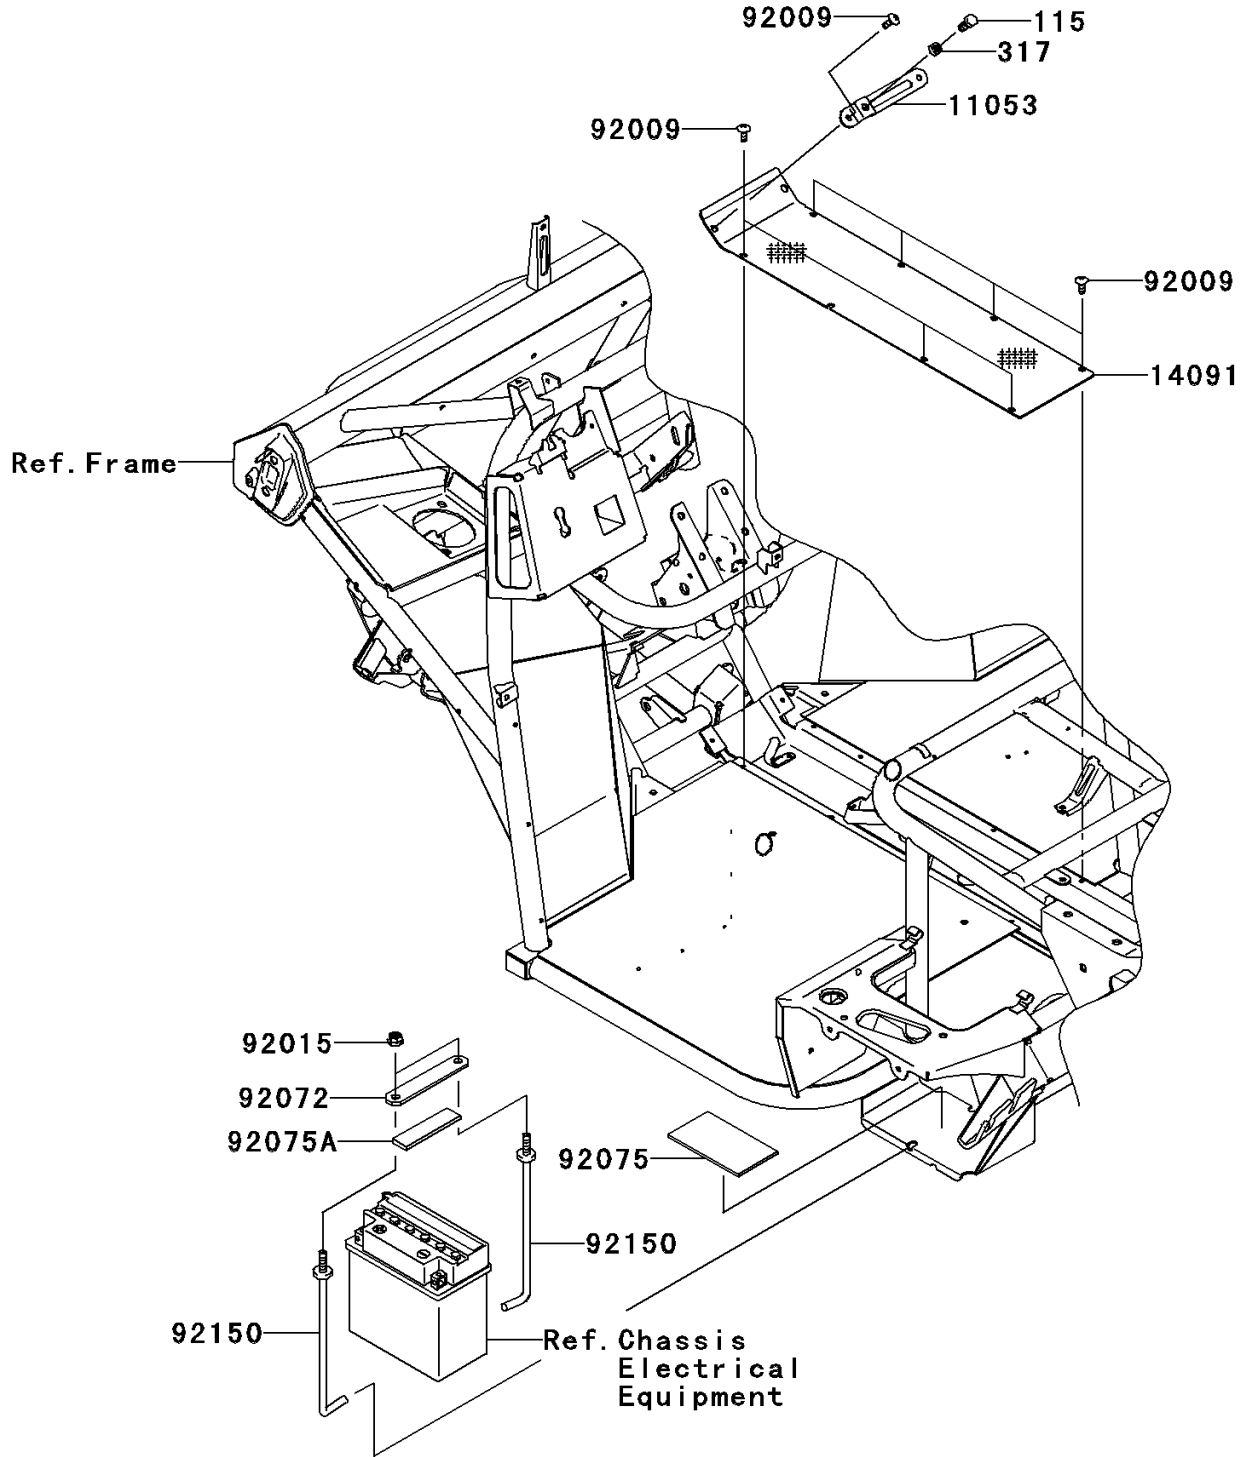

2008 Mule 600 PARTS DIAGRAM

Engine Mount

F2122

2008 Mule 600 PARTS LIST

Engine Mount

ITEM NAME	PART NUMBER	QUANTITY
-----------	-------------	----------