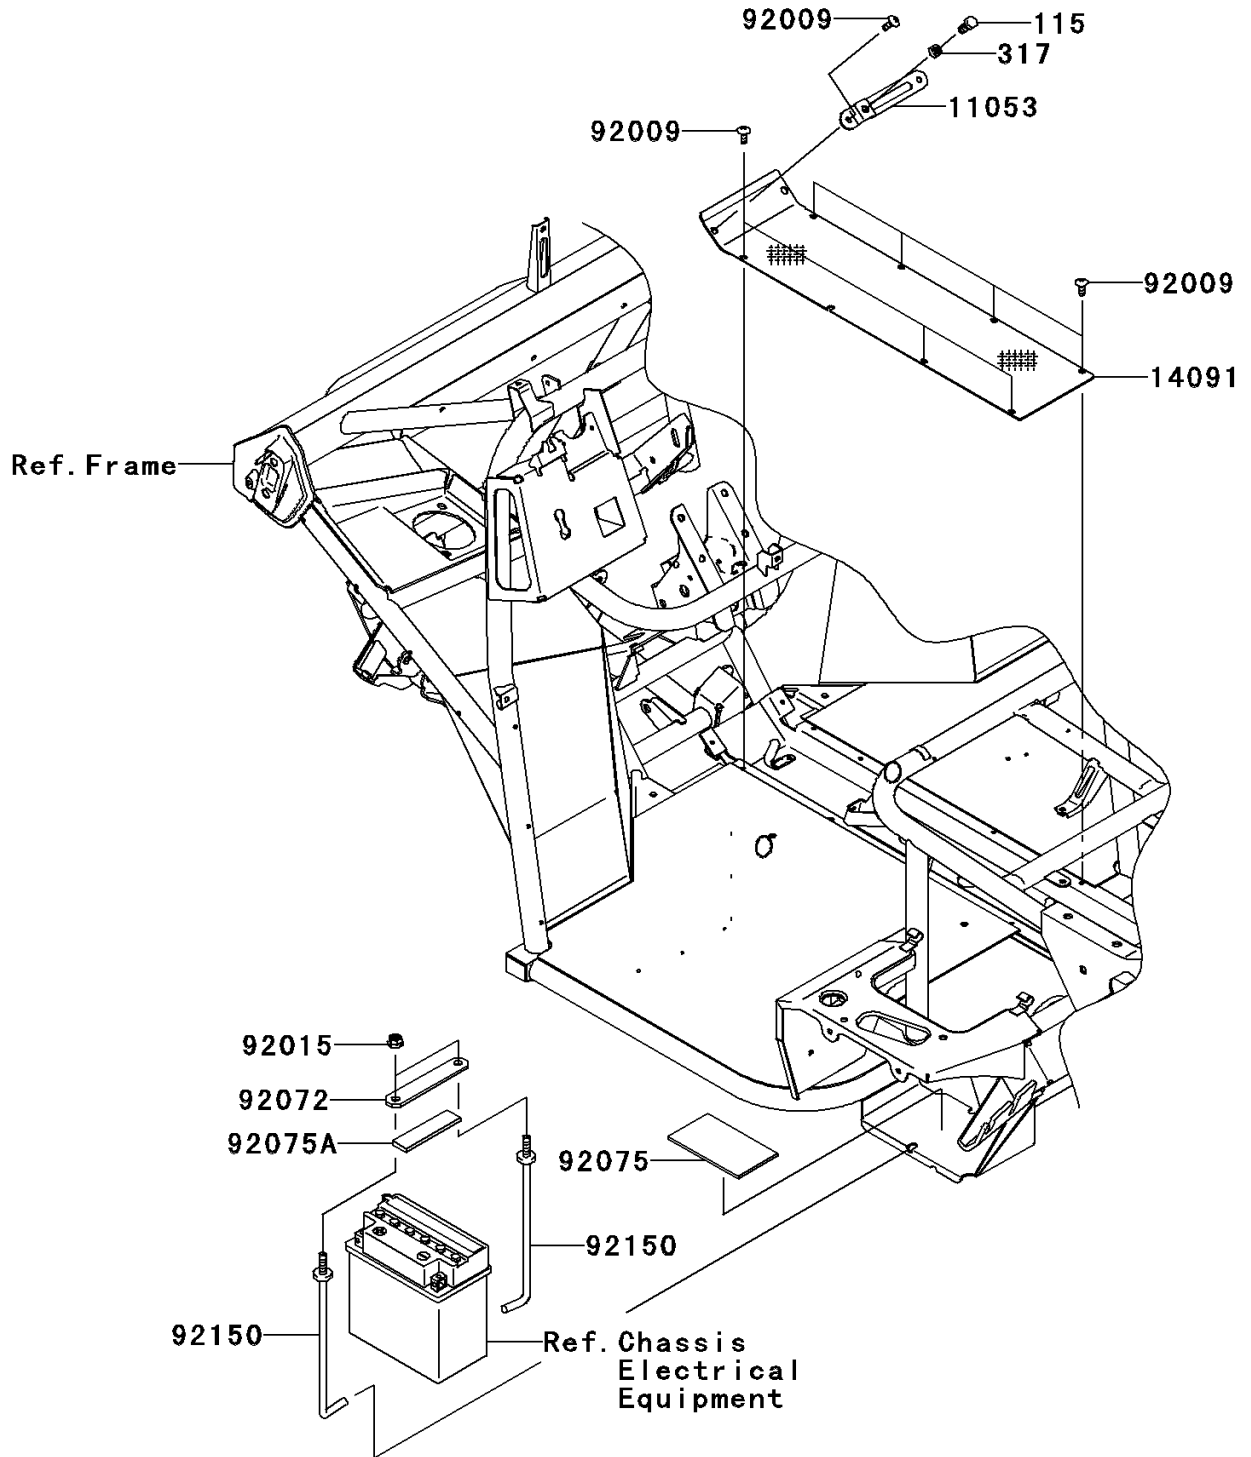

2009 Mule 600 PARTS DIAGRAM

Engine Mount

F2122

2009 Mule 600 PARTS LIST

Engine Mount

ITEM NAME	PART NUMBER	QUANTITY
BOLT-SMALL-UPSET,8X20 (Ref # 115)	115BA0820	1
NUT-HEX-SMALL,8MM (Ref # 317)	317BA0800	1
BRACKET,THROTTLE LEVER (Ref # 11053)	11053-1670	1
COVER,FLOOR,CNT (Ref # 14091)	14091-0390	1
SCREW,TAPPING,6X16 (Ref # 92009)	92009-1166	9
NUT,FLANGED,8MM (Ref # 92015)	92015-1406	2
BAND,BATTERY (Ref # 92072)	92072-1233	1
DAMPER (Ref # 92075)	92075-1076	1
DAMPER (Ref # 92075A)	92075-1214	1
BOLT,BATTERY (Ref # 92150)	92150-1293	2