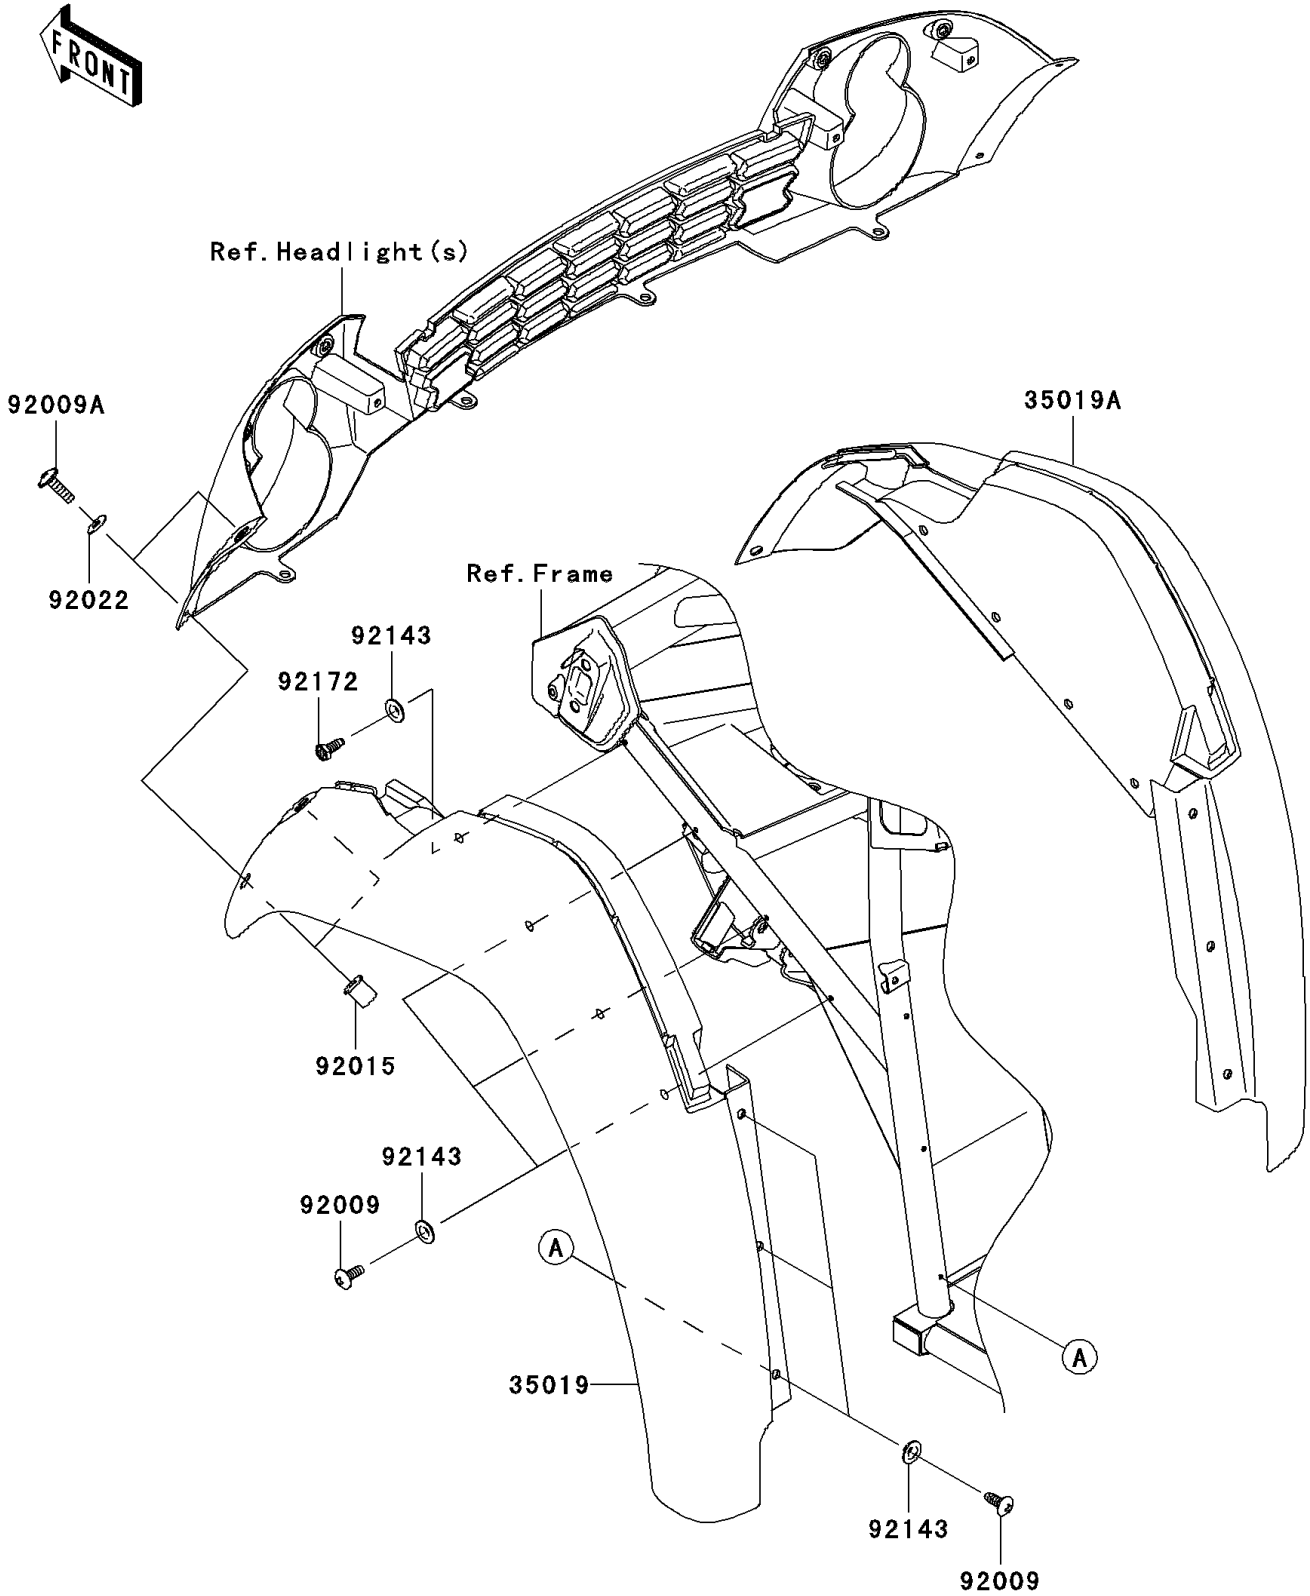

2008 Mule 600 PARTS DIAGRAM

Front Fender(s)

F2171

2008 Mule 600 PARTS LIST

Front Fender(s)

ITEM NAME	PART NUMBER	QUANTITY
FLAP,FR,LH,F.BLACK (Ref # 35019)	35019-0034-6Z	1
FLAP,FR,RH,F.BLACK (Ref # 35019A)	35019-0035-6Z	1
SCREW,TAPPING,6X16 (Ref # 92009)	92009-1166	12
SCREW,6X22,BLACK (Ref # 92009A)	92009-1256	4
NUT (Ref # 92015)	92015-1700	4
WASHER,6.5X16X1 (Ref # 92022)	92022-1143	4
COLLAR (Ref # 92143)	92143-1087	14
SCREW,TAPPING,6X16 (Ref # 92172)	92172-0205	2