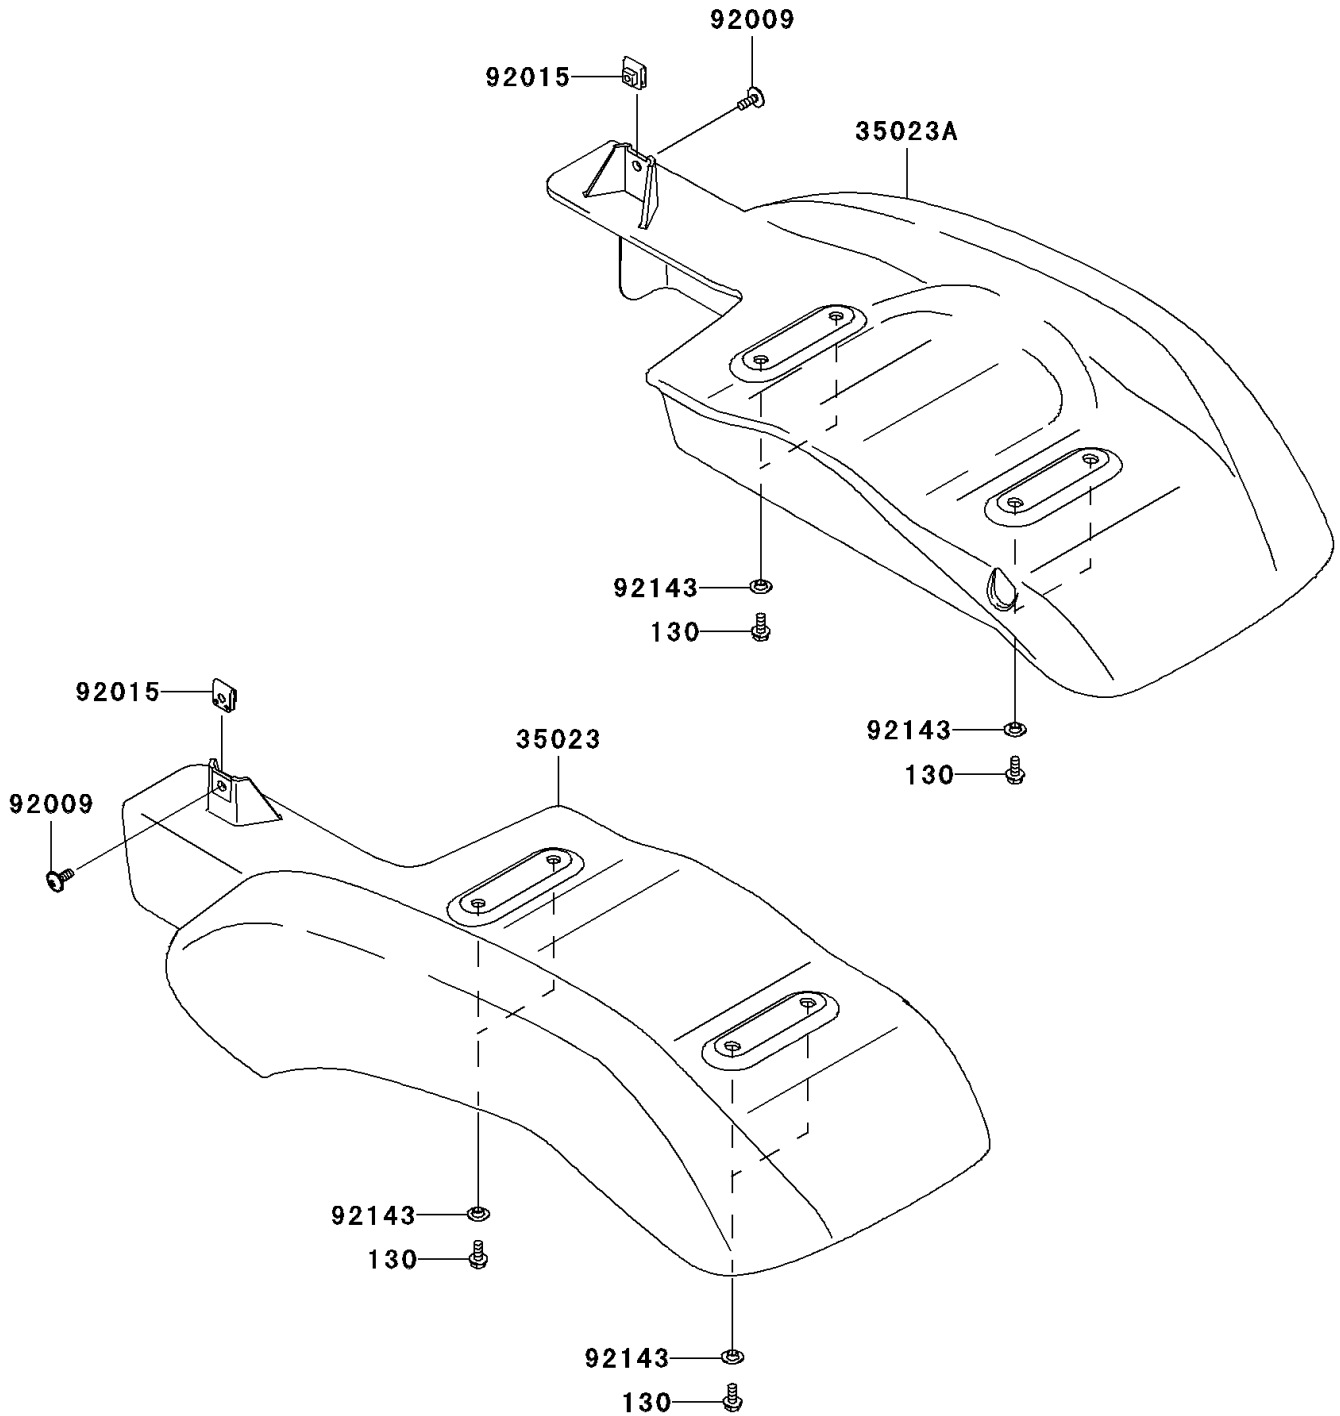

2006 Mule 600 PARTS DIAGRAM

Rear Fender(s)

F2172

2006 Mule 600 PARTS LIST

Rear Fender(s)

| ITEM NAME | PART NUMBER | QUANTITY |
|---------------------------------------|---------------|----------|
| BOLT-FLANGED,6X14 (Ref # 130) | 130BB0614 | 8 |
| FENDER-REAR,LH,F.BLACK (Ref # 35023) | 35023-0045-6Z | 1 |
| FENDER-REAR,RH,F.BLACK (Ref # 35023A) | 35023-0046-6Z | 1 |
| SCREW,6X16 (Ref # 92009) | 92009-1621 | 2 |
| NUT,CLAMP,6MM (Ref # 92015) | 92015-1678 | 2 |
| COLLAR (Ref # 92143) | 92143-1087 | 8 |