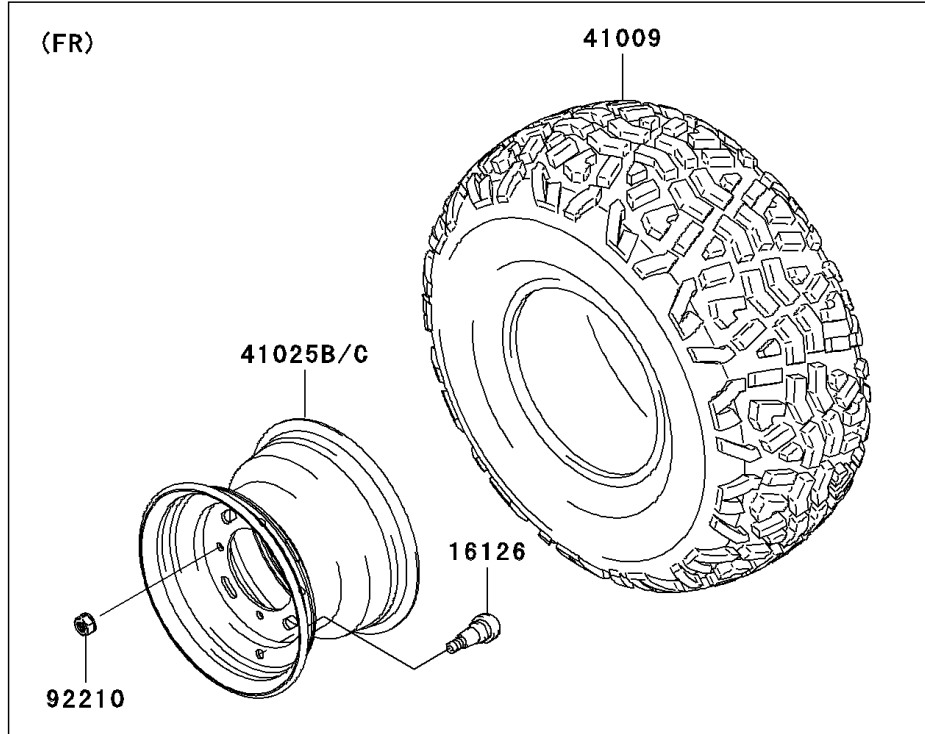

# 2008 Mule 600 PARTS DIAGRAM

Wheels/Tires

F2210

## 2008 Mule 600 PARTS LIST

### Wheels/Tires

ITEM NAME	PART NUMBER	QUANTITY
VALVE (Ref # 16126)	16126-4001	4
TIRE,FR,22X9.00-10 4PR,KT901(D (Ref # 41009)	41009-0049	2
TIRE,RR,22X11.00-10,KT869(D) (Ref # 41009A)	41009-0050	2
RIM,RR,10X8.5,M.GRAYSTONE (Ref # 41025)	41025-0039-379	2
RIM,FR,10X7.0 AT,M.GRAYSTONE (Ref # 41025B)	41025-0040-379	2
NUT,LOCK,10MM (Ref # 92210)	92210-1204	16