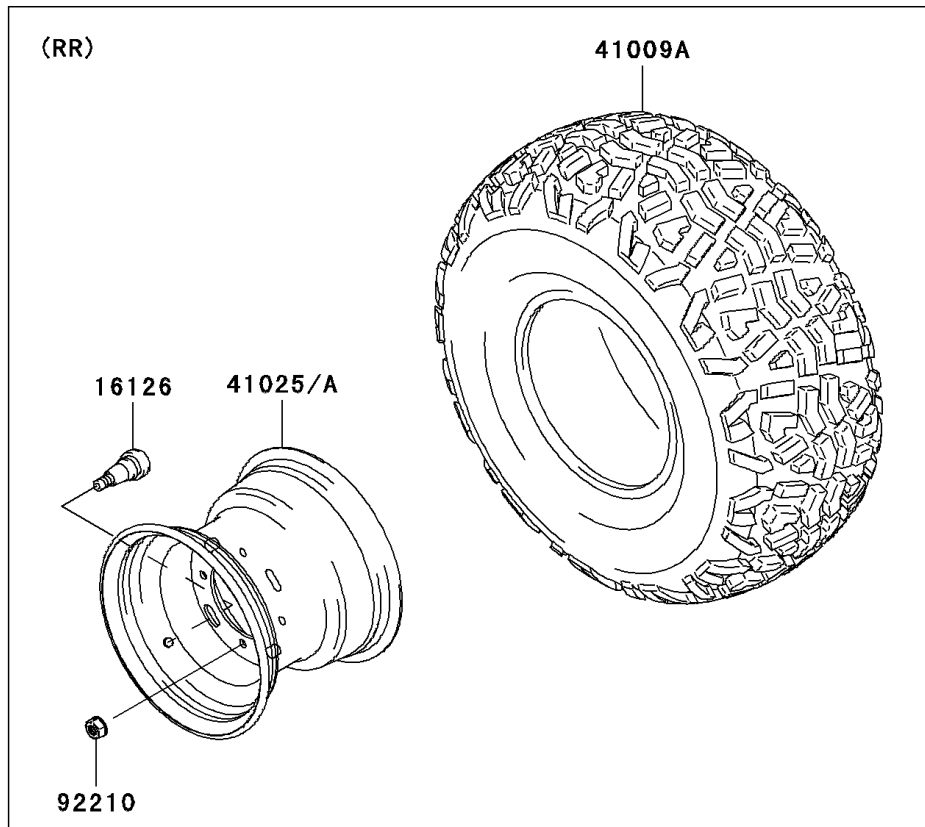

# 2008 Mule 600 PARTS DIAGRAM

Wheels/Tires

F2210

## 2008 Mule 600 PARTS LIST

### Wheels/Tires

ITEM NAME	PART NUMBER	QUANTITY
VALVE (Ref # 16126)	16126-4001	4
TIRE,FR,22X9.00-10 4PR,KT901(D (Ref # 41009)	41009-0049	2
TIRE,RR,22X11.00-10,KT869(D) (Ref # 41009A)	41009-0050	2
RIM,RR,10X8.5,M.GRAYSTONE (Ref # 41025)	41025-0039-379	2
RIM,FR,10X7.0 AT,M.GRAYSTONE (Ref # 41025B)	41025-0040-379	2
NUT,LOCK,10MM (Ref # 92210)	92210-1204	16