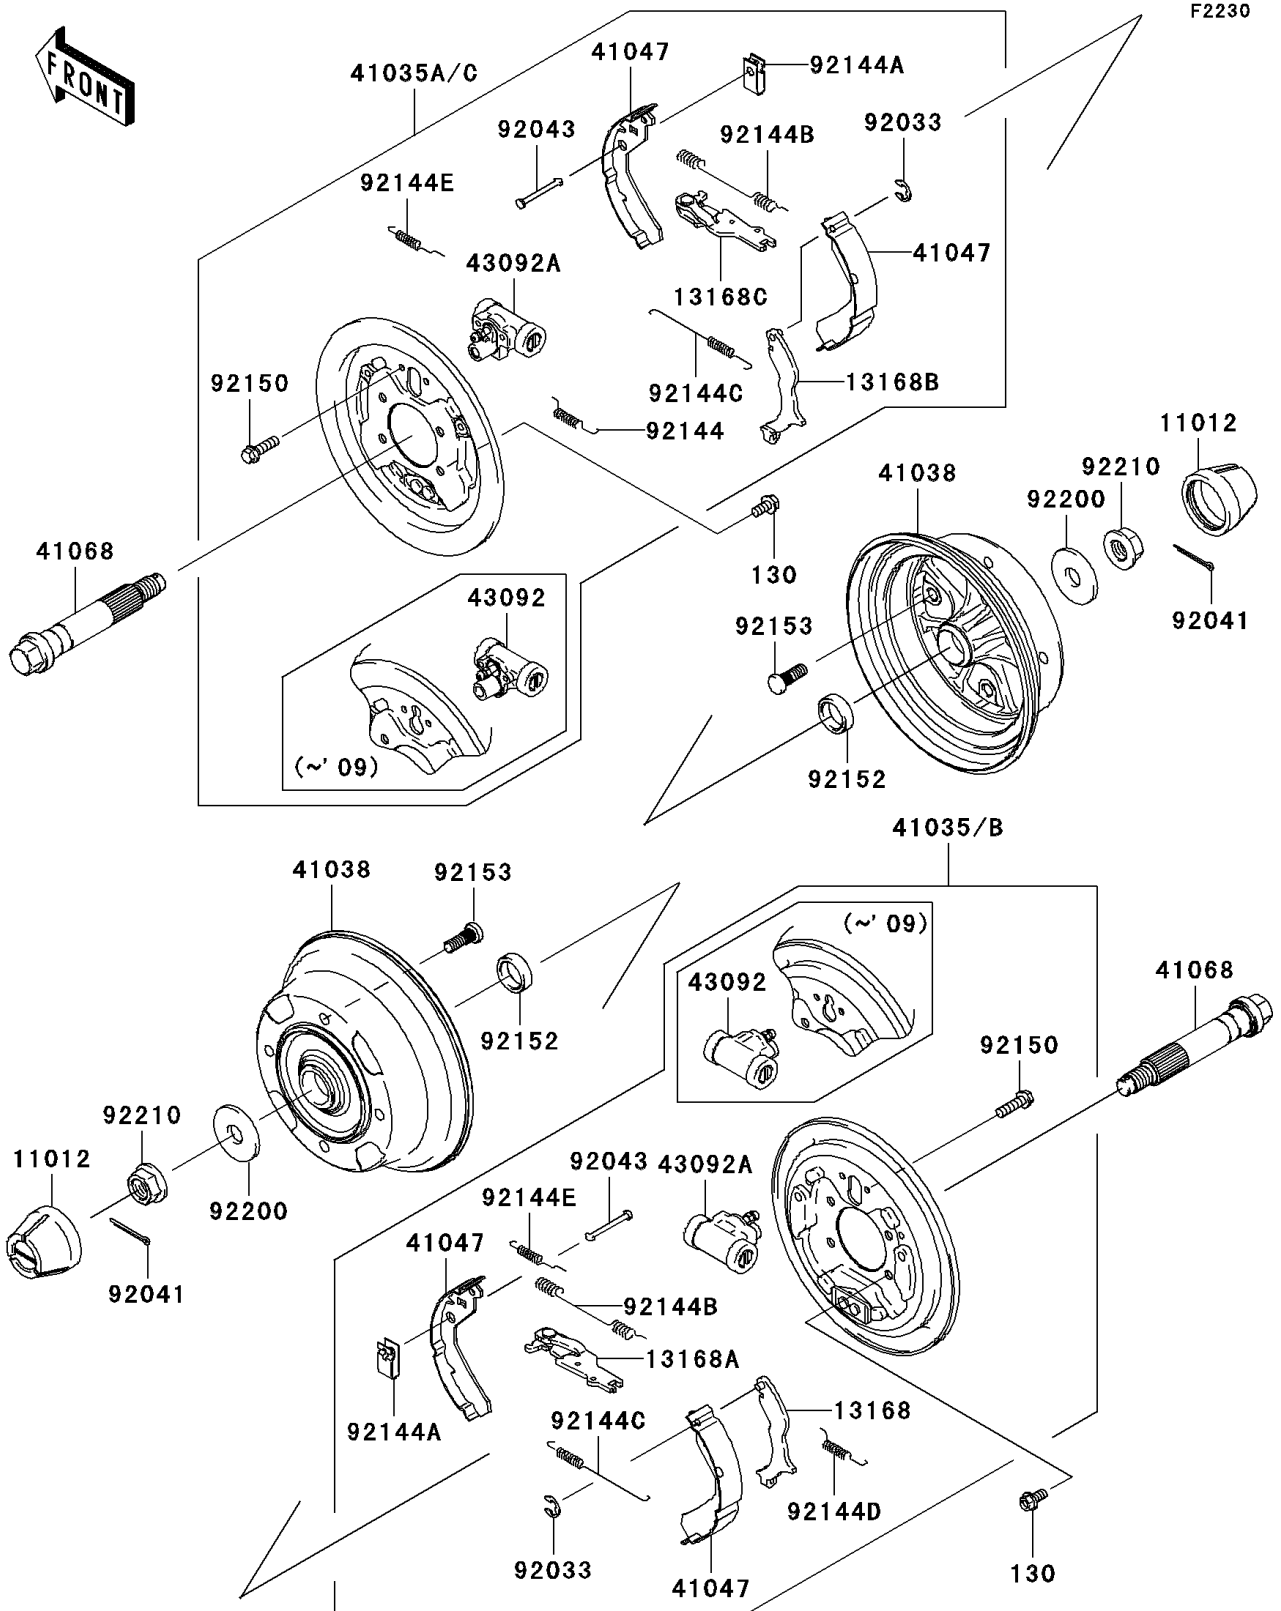

# 2008 Mule 600 PARTS DIAGRAM

Front Hubs/Brakes

## 2008 Mule 600 PARTS LIST

### Front Hubs/Brakes

ITEM NAME	PART NUMBER	QUANTITY
BOLT-FLANGED,8X16 (Ref # 130)	130CA0816	8
CAP,WHEEL (Ref # 11012)	11012-1969	2
LEVER,BRAKE,LH (Ref # 13168)	13168-0065	1
LEVER,BRAKE,LH (Ref # 13168A)	13168-0066	1
LEVER,BRAKE,RH (Ref # 13168B)	13168-0067	1
LEVER,BRAKE,RH (Ref # 13168C)	13168-0068	1
PANEL-ASSY-BRAKE,FR,LH (Ref # 41035)	41035-0016	1
PANEL-ASSY-BRAKE,FR,RH (Ref # 41035A)	41035-0017	1
DRUM,FRONT BRAKE (Ref # 41038)	41038-0013	2
SHOE-ASSY-BRAKE (Ref # 41047)	41047-0001	4
AXLE,FR (Ref # 41068)	41068-0026	2
CYLINDER (Ref # 43092)	43092-0001	2
RING-SNAP (Ref # 92033)	92033-1279	2
COTTER,4.0X35 (Ref # 92041)	92041-1053	2
PIN,SHOE HOLD (Ref # 92043)	92043-1460	4
SPRING,RH (Ref # 92144)	92144-1608	1
SPRING,SHOE HOLD (Ref # 92144A)	92144-1609	4
SPRING,RETURN,UPP (Ref # 92144B)	92144-1612	2
SPRING,RETURN,LWR (Ref # 92144C)	92144-1613	2
SPRING (Ref # 92144D)	92144-1614	1
SPRING (Ref # 92144E)	92144-1615	2
BOLT,FLANGED,6X10 (Ref # 92150)	92150-1664	4
COLLAR,25X34X10 (Ref # 92152)	92152-0164	2
BOLT,10X30 (Ref # 92153)	92153-0920	8
WASHER,18.5X52X4.5 (Ref # 92200)	92200-1474	2
NUT,FLANGED,18MM (Ref # 92210)	92210-0132	2