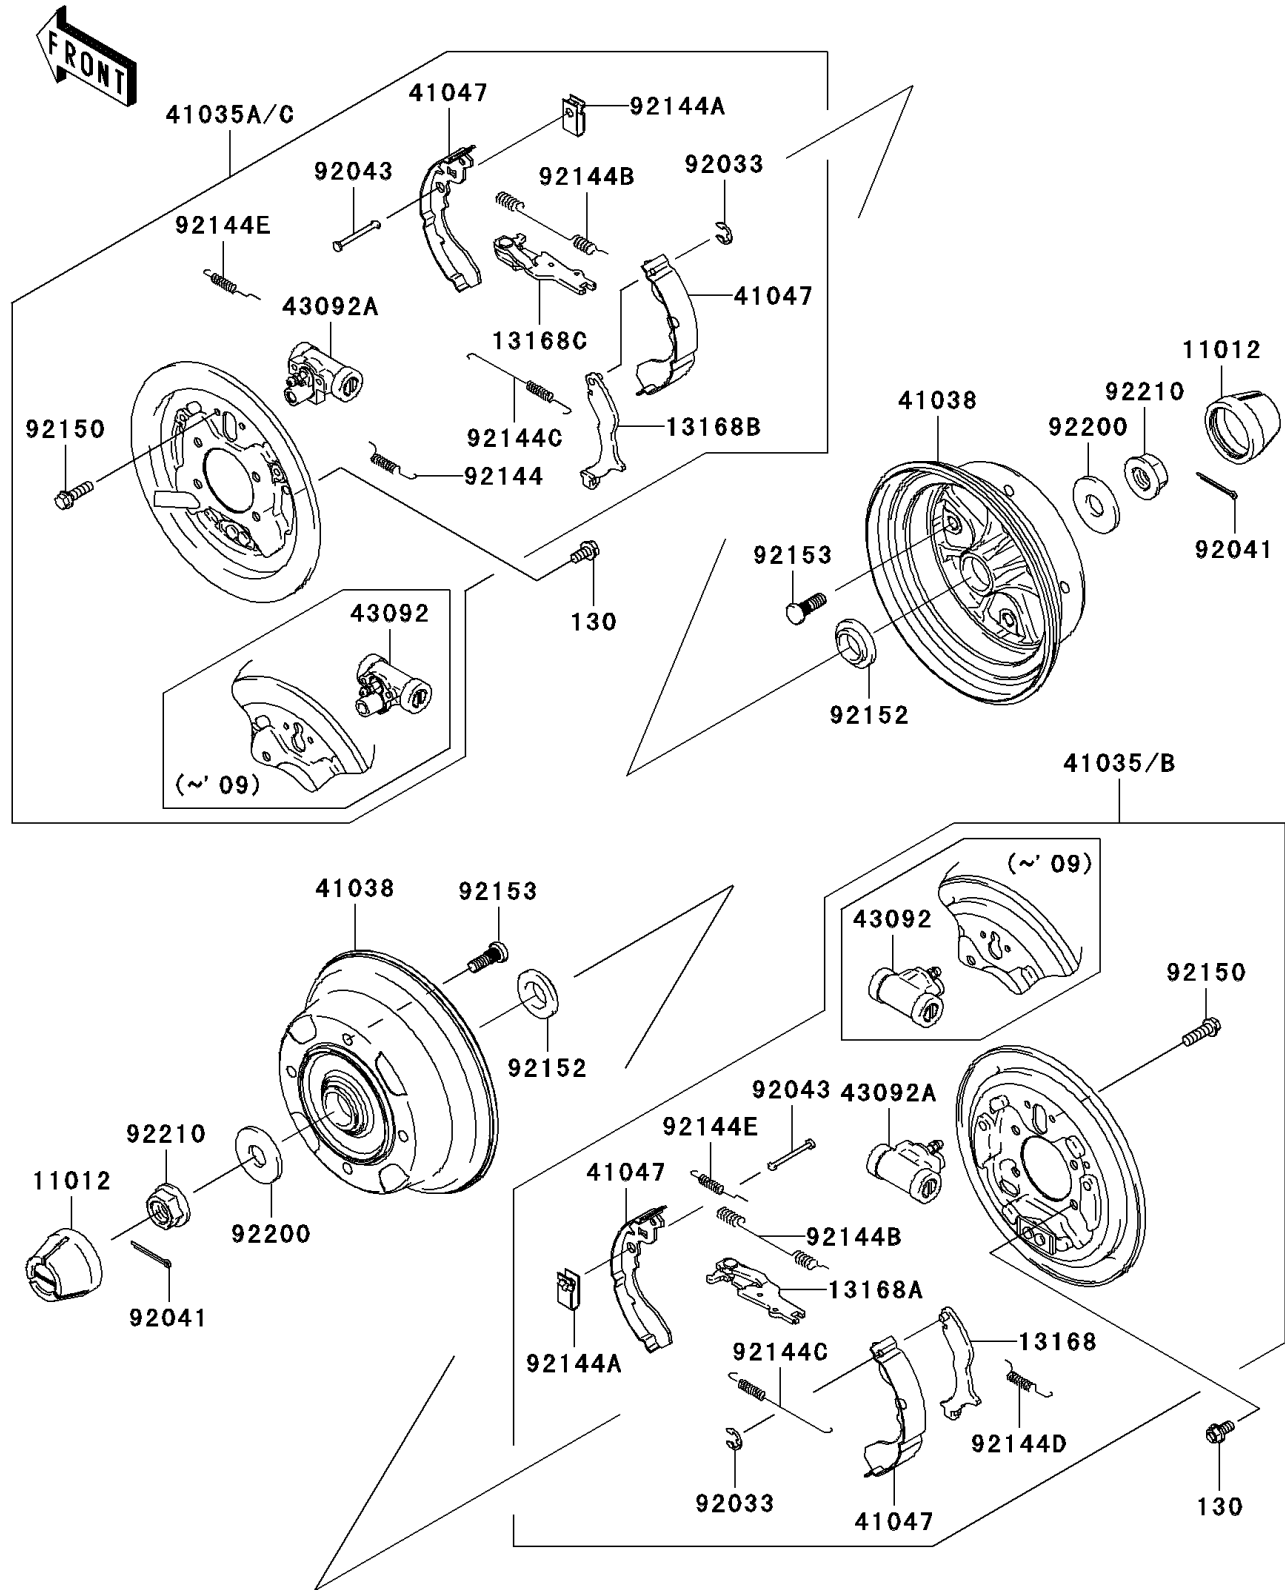

2008 Mule 600 PARTS DIAGRAM

Rear Hubs/Brakes

F2240

2008 Mule 600 PARTS LIST

Rear Hubs/Brakes

ITEM NAME	PART NUMBER	QUANTITY
BOLT-FLANGED,8X16 (Ref # 130)	130CA0816	8
CAP,WHEEL (Ref # 11012)	11012-1969	2
LEVER,BRAKE,LH (Ref # 13168)	13168-0065	1
LEVER,BRAKE,LH (Ref # 13168A)	13168-0066	1
LEVER,BRAKE,RH (Ref # 13168B)	13168-0067	1
LEVER,BRAKE,RH (Ref # 13168C)	13168-0068	1
PANEL-ASSY-BRAKE,RR,LH (Ref # 41035)	41035-0018	1
PANEL-ASSY-BRAKE,RR,RH (Ref # 41035A)	41035-0019	1
DRUM,REAR BRAKE (Ref # 41038)	41038-0018	2
SHOE-ASSY-BRAKE,RR (Ref # 41047)	41047-1052	4
CYLINDER (Ref # 43092)	43092-0001	2
RING-SNAP (Ref # 92033)	92033-1279	2
COTTER,4.0X35 (Ref # 92041)	92041-1053	2
PIN,SHOE HOLD (Ref # 92043)	92043-1460	4
SPRING,RH (Ref # 92144)	92144-1608	1
SPRING,SHOE HOLD (Ref # 92144A)	92144-1609	4
SPRING,RETURN,UPP (Ref # 92144B)	92144-1612	2
SPRING,RETURN,LWR (Ref # 92144C)	92144-1613	2
SPRING (Ref # 92144D)	92144-1614	1
SPRING (Ref # 92144E)	92144-1615	2
BOLT,FLANGED,6X10 (Ref # 92150)	92150-1664	4
COLLAR (Ref # 92152)	92152-0284	2
BOLT,10X30 (Ref # 92153)	92153-0920	8
WASHER,20.3X52X4.5 (Ref # 92200)	92200-0130	2
NUT,FLANGED,20MM (Ref # 92210)	92210-2093	2