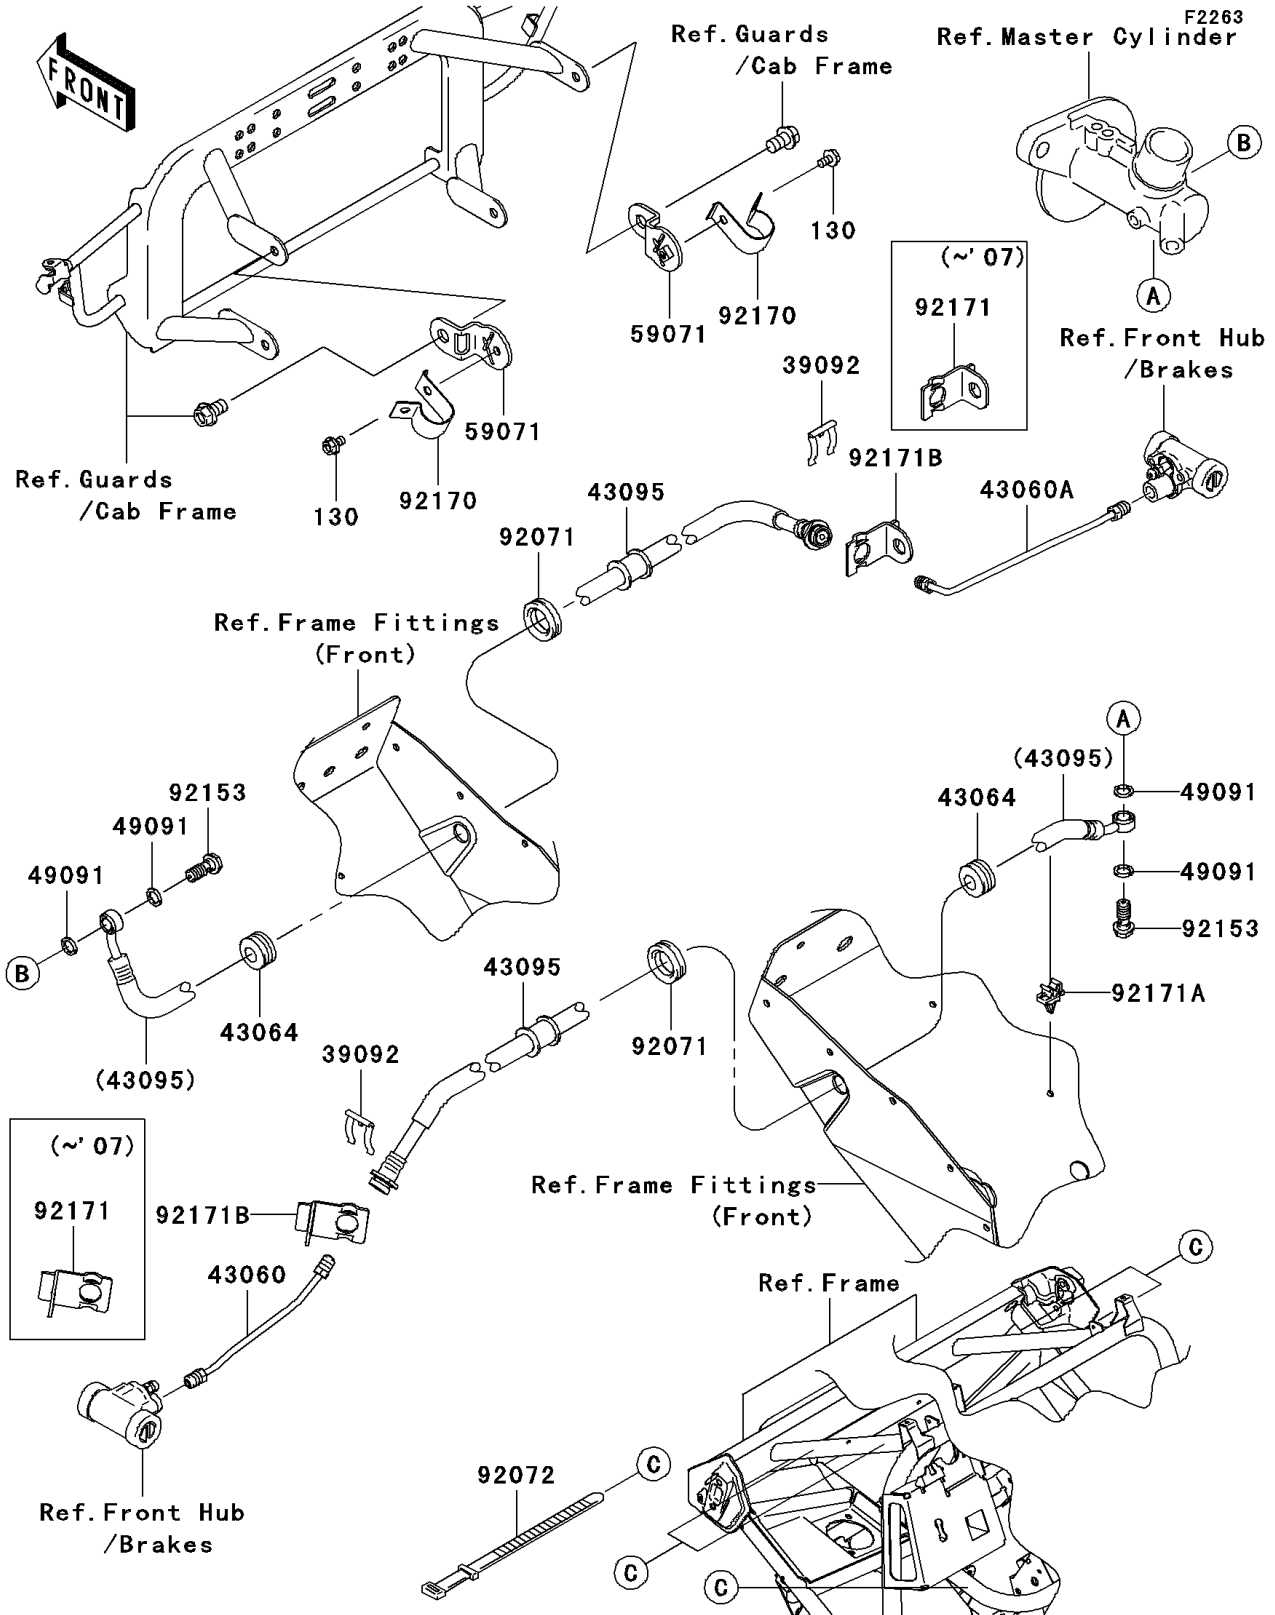

2009 Mule 600 PARTS DIAGRAM

Front Brake Piping

2009 Mule 600 PARTS LIST

Front Brake Piping

ITEM NAME	PART NUMBER	QUANTITY
-----------	-------------	----------