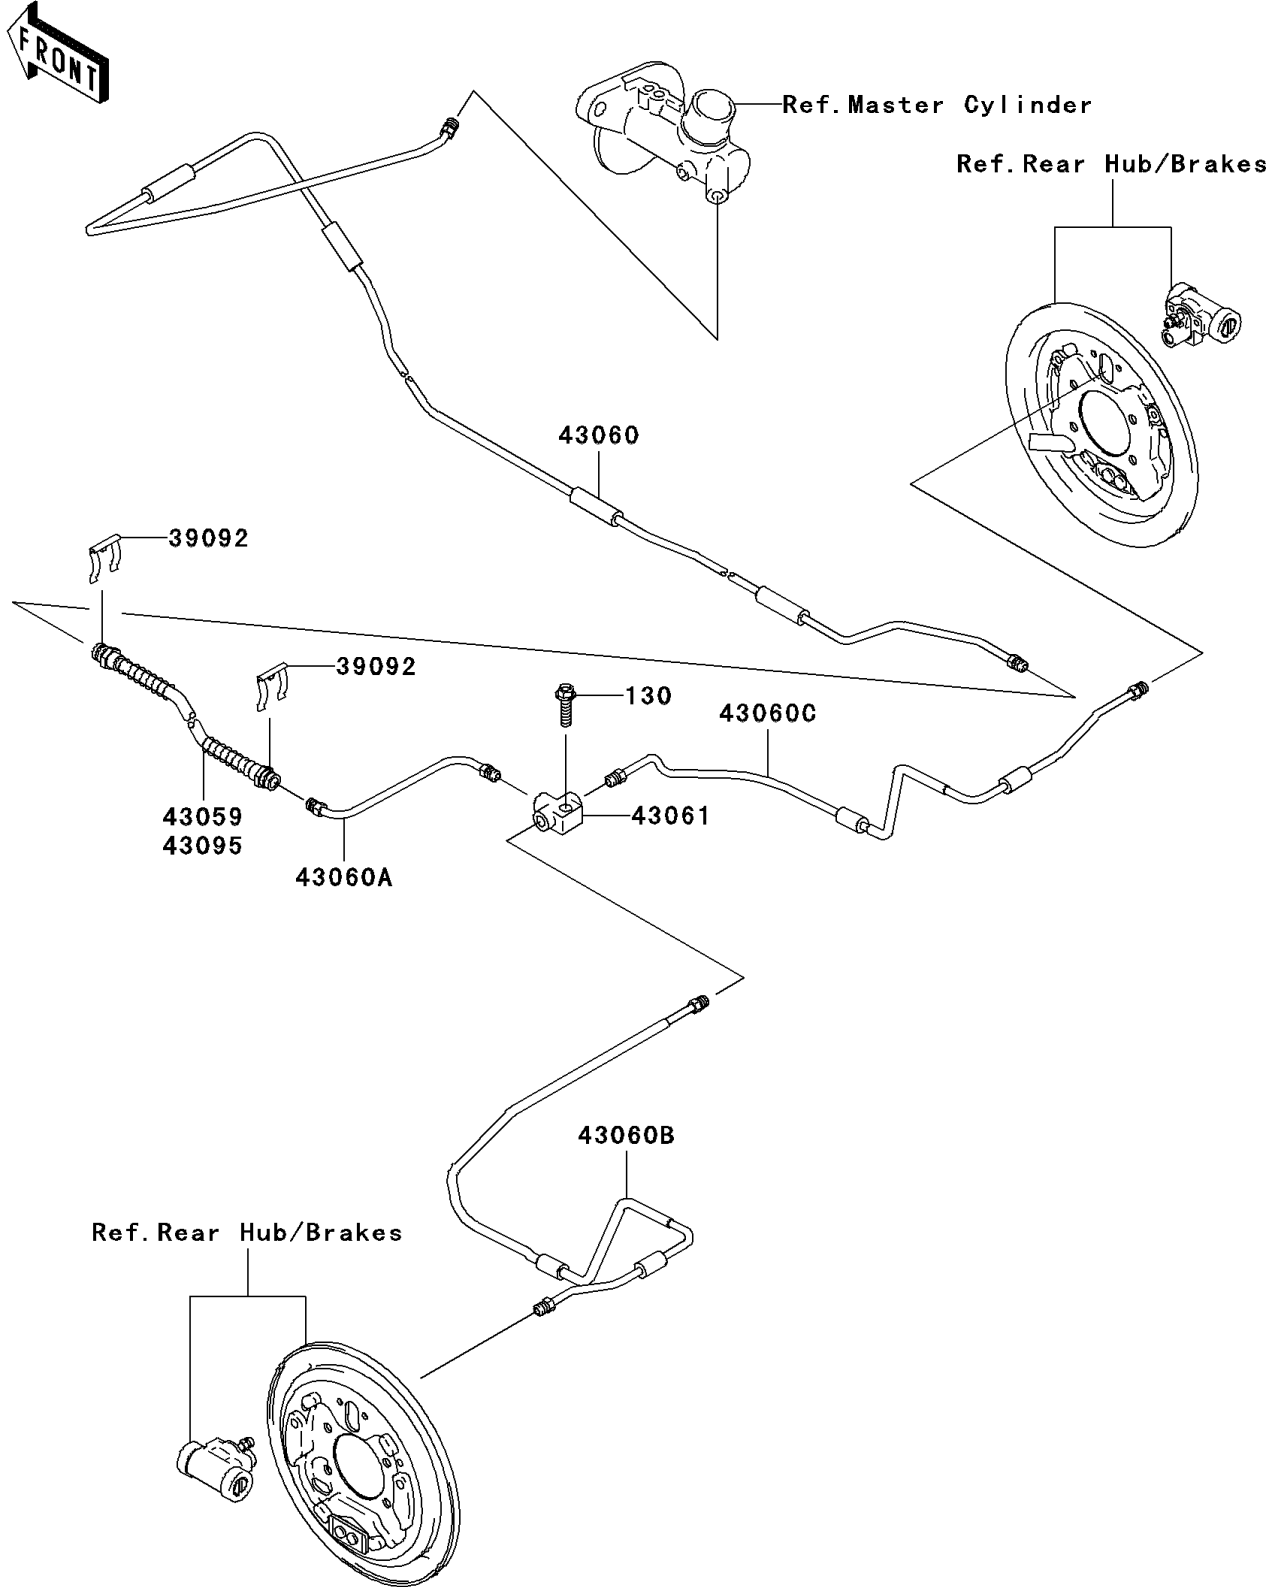

# 2008 Mule 600 PARTS DIAGRAM

## Rear Brake Piping

F2264

# 2008 Mule 600 PARTS LIST

Rear Brake Piping

ITEM NAME	PART NUMBER	QUANTITY
-----------	-------------	----------