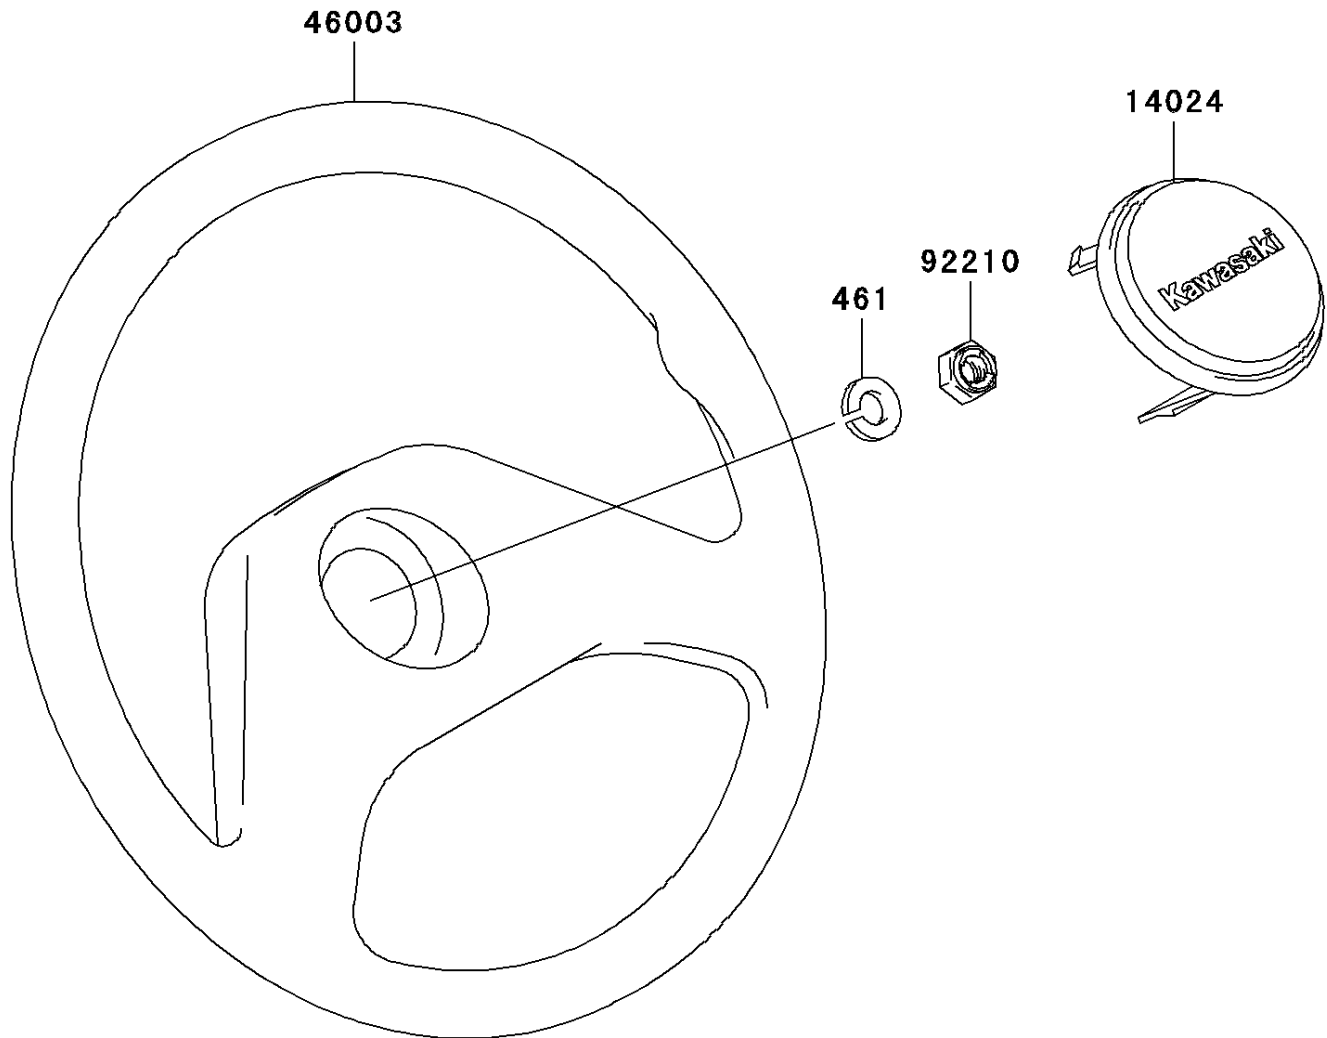

2010 Mule 600 PARTS DIAGRAM

Steering Wheel

F2311

2010 Mule 600 PARTS LIST

Steering Wheel

ITEM NAME	PART NUMBER	QUANTITY
WASHER-SPRING,12MM (Ref # 461)	461DA1200	1
COVER,HORN SWITCH (Ref # 14024)	14024-1574	1
HANDLE,STEERING (Ref # 46003)	46003-1265	1
NUT,LOCK,12MM (Ref # 92210)	92210-1249	1