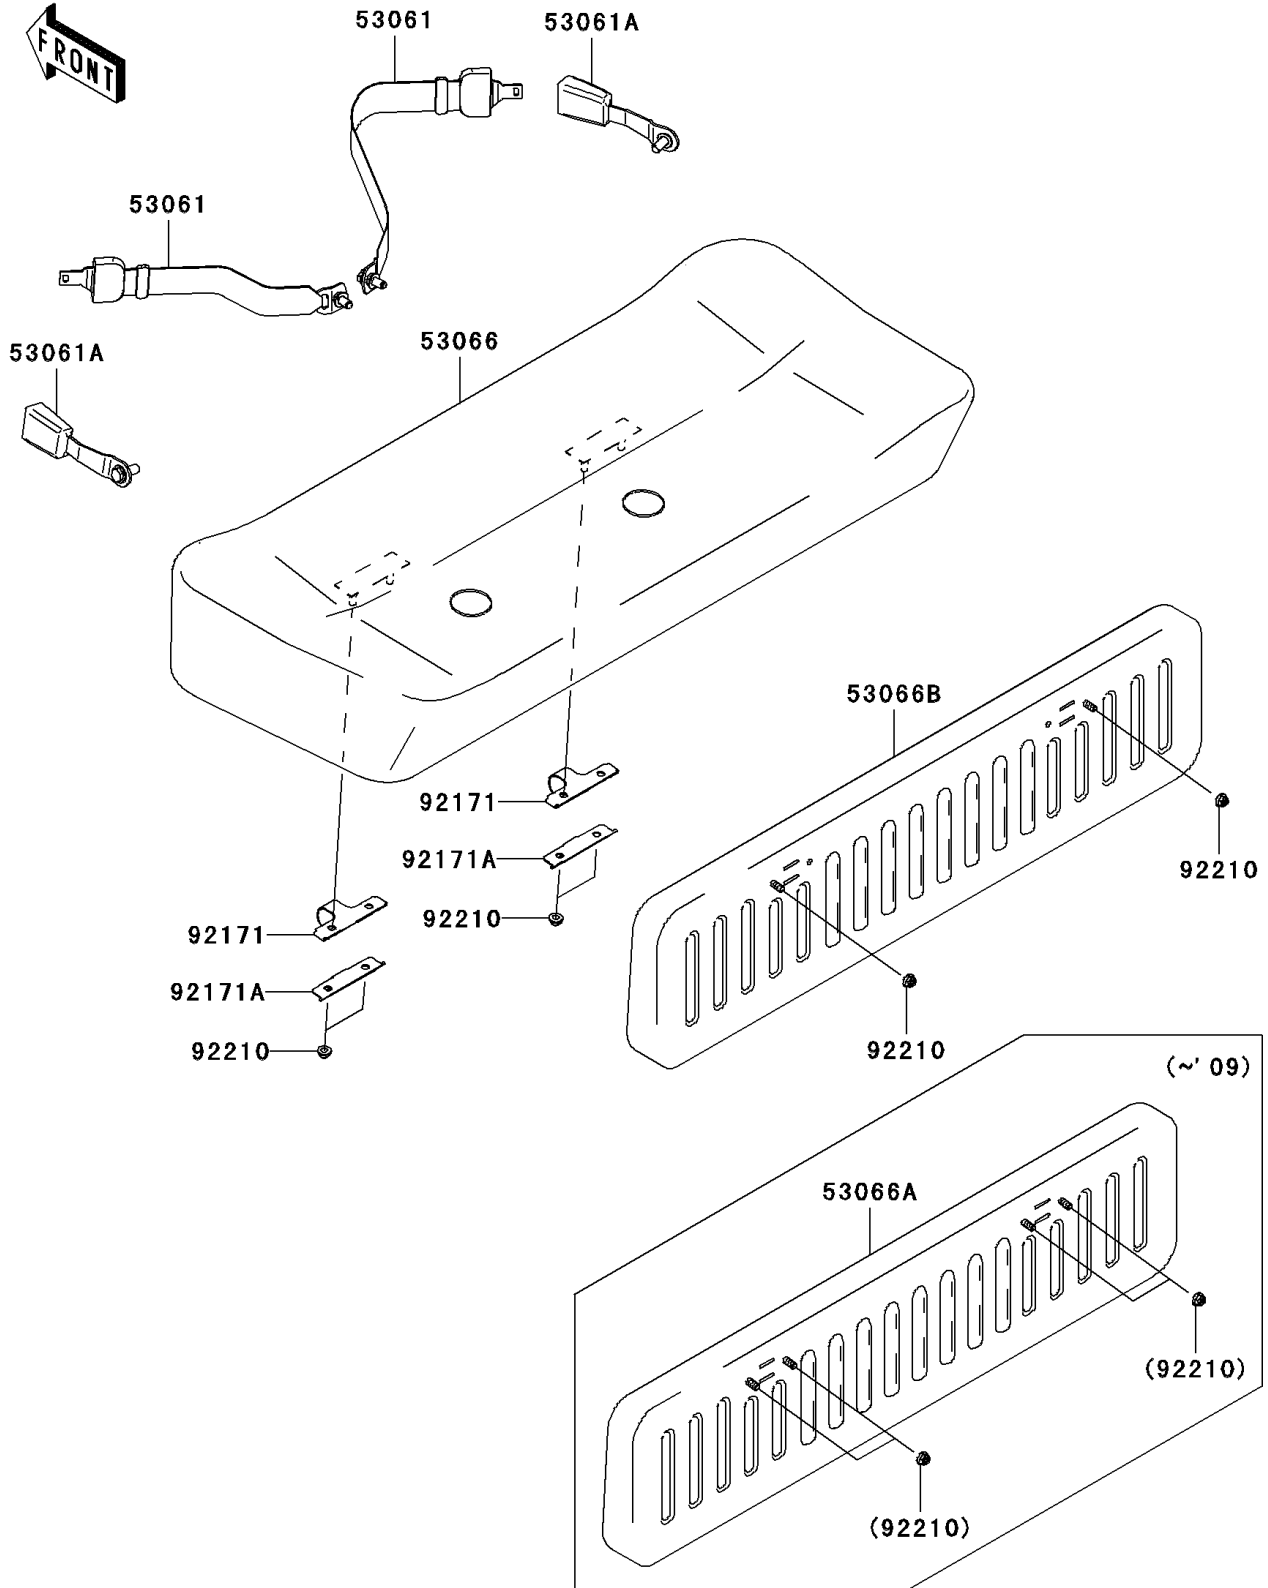

2006 Mule 600 PARTS DIAGRAM

Seat

F2510

2006 Mule 600 PARTS LIST

Seat

ITEM NAME	PART NUMBER	QUANTITY
BELT-SEAT,CATCH PLATE (Ref # 53061)	53061-1013	2
BELT-SEAT,BUCKLE (Ref # 53061A)	53061-1014	2
SEAT-ASSY,CUSHION,GRAY (Ref # 53066)	53066-0115-12H	1
SEAT-ASSY,BACK,GRAY (Ref # 53066A)	53066-0116-12H	1
CLAMP (Ref # 92171)	92171-0441	2
CLAMP (Ref # 92171A)	92171-0442	2
NUT,FLANGED,LOCK,8MM (Ref # 92210)	92210-0005	8