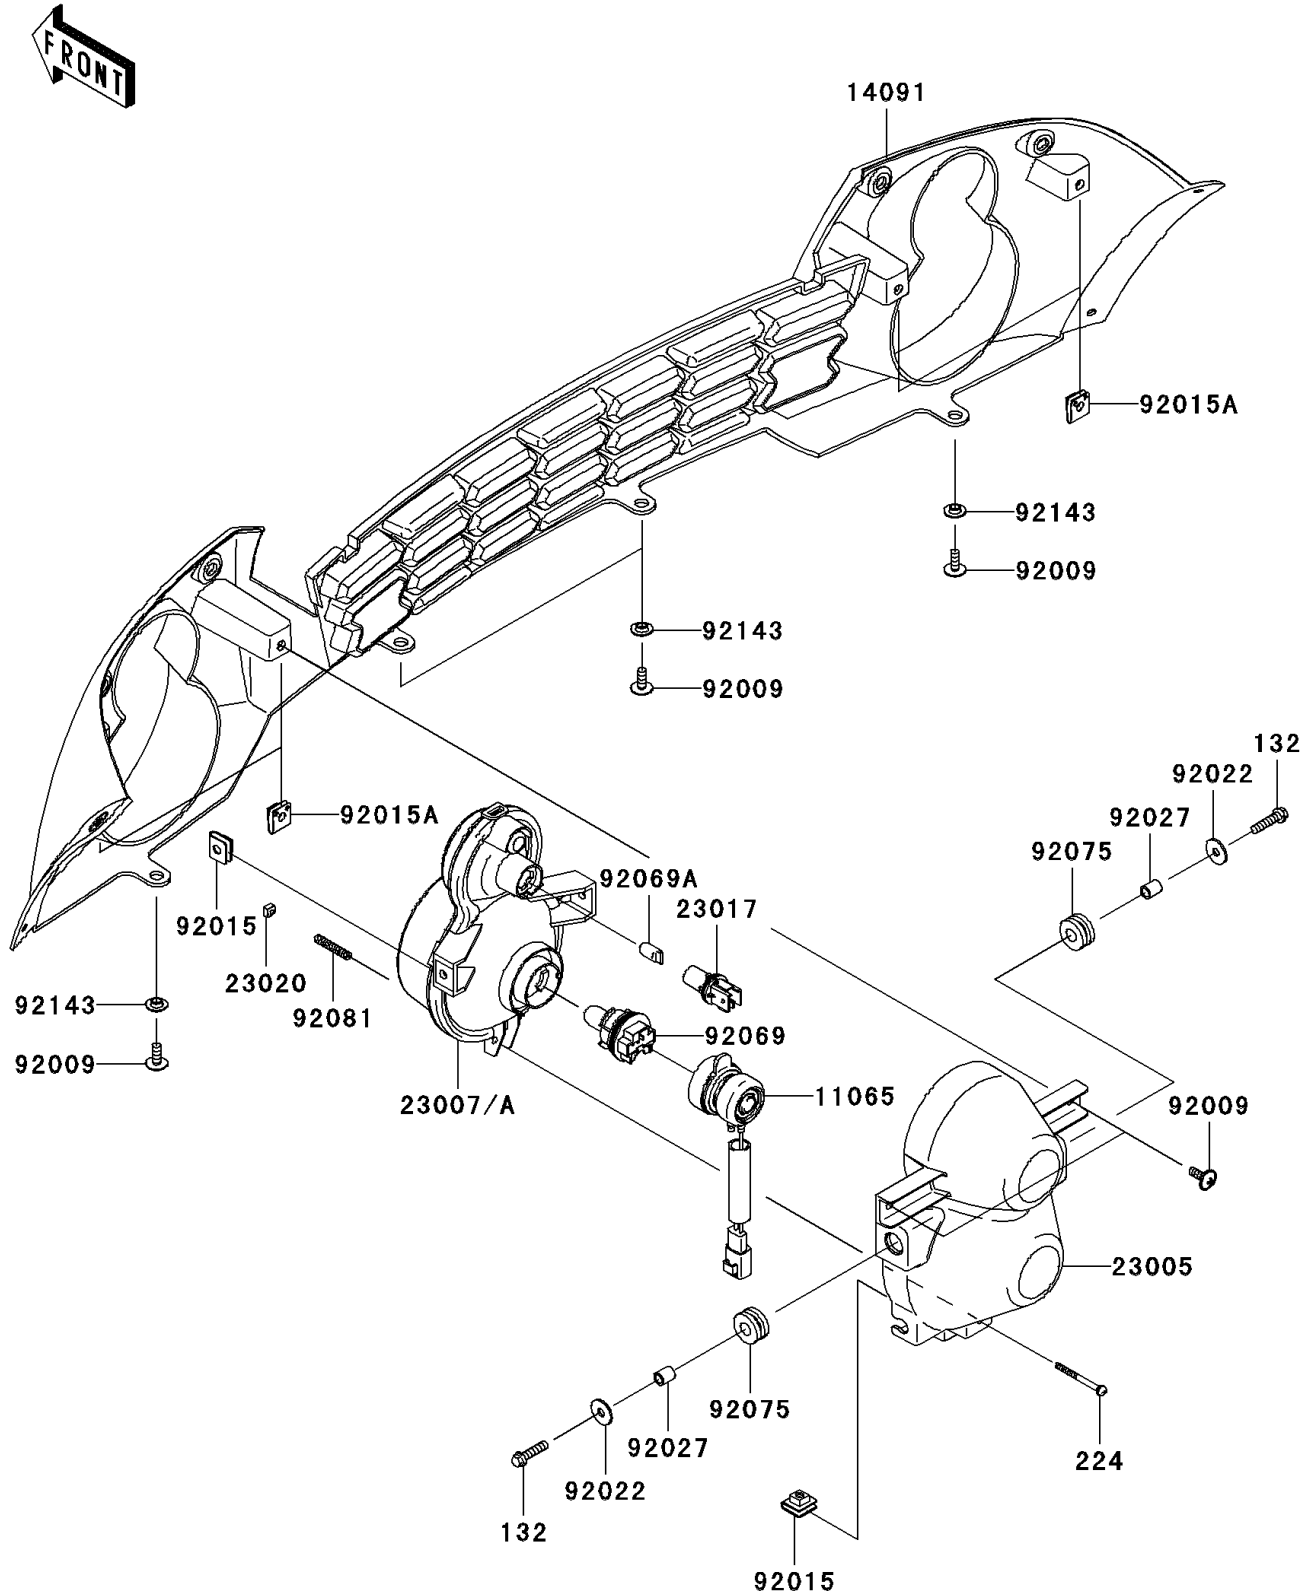

# 2008 Mule 600 PARTS DIAGRAM

Headlight(s)

F2710

## 2008 Mule 600 PARTS LIST

### Headlight(s)

ITEM NAME	PART NUMBER	QUANTITY
BOLT-FLANGED-SMALL,6X25 (Ref # 132)	132BA0625	4
SCREW-PAN-WP-CROS,4X45 (Ref # 224)	224AA0445	2
CAP,HEAD LAMP (Ref # 11065)	11065-0104	2
COVER,FRONT GRILLE,F.BLACK (Ref # 14091)	14091-0342-6Z	1
BODY-COMP-HEAD LAMP (Ref # 23005)	23005-0005	2
LENS-COMP,HEAD LAMP,LH (Ref # 23007)	23007-0047	1
LENS-COMP,HEAD LAMP,RH (Ref # 23007A)	23007-0048	1
SOCKET,HEAD LAMP (Ref # 23017)	23017-0002	2
NUT,4MM,FOCUS ADJUST (Ref # 23020)	23020-018	2
SCREW,6X16 (Ref # 92009)	92009-1621	8
NUT,6MM (Ref # 92015)	92015-1094	6
NUT,CLAMP,6MM (Ref # 92015A)	92015-1678	4
WASHER,6.5X20X1.6 (Ref # 92022)	92022-125	4
COLLAR,6.8X10X12 (Ref # 92027)	92027-162	4
BULB,12V 30/30W (Ref # 92069)	92069-0012	2
BULB,12V 5W (Ref # 92069A)	92069-0013	2
DAMPER (Ref # 92075)	92075-1690	4
SPRING,FOCUS ADJUST (Ref # 92081)	92081-1896	2
COLLAR (Ref # 92143)	92143-1087	4