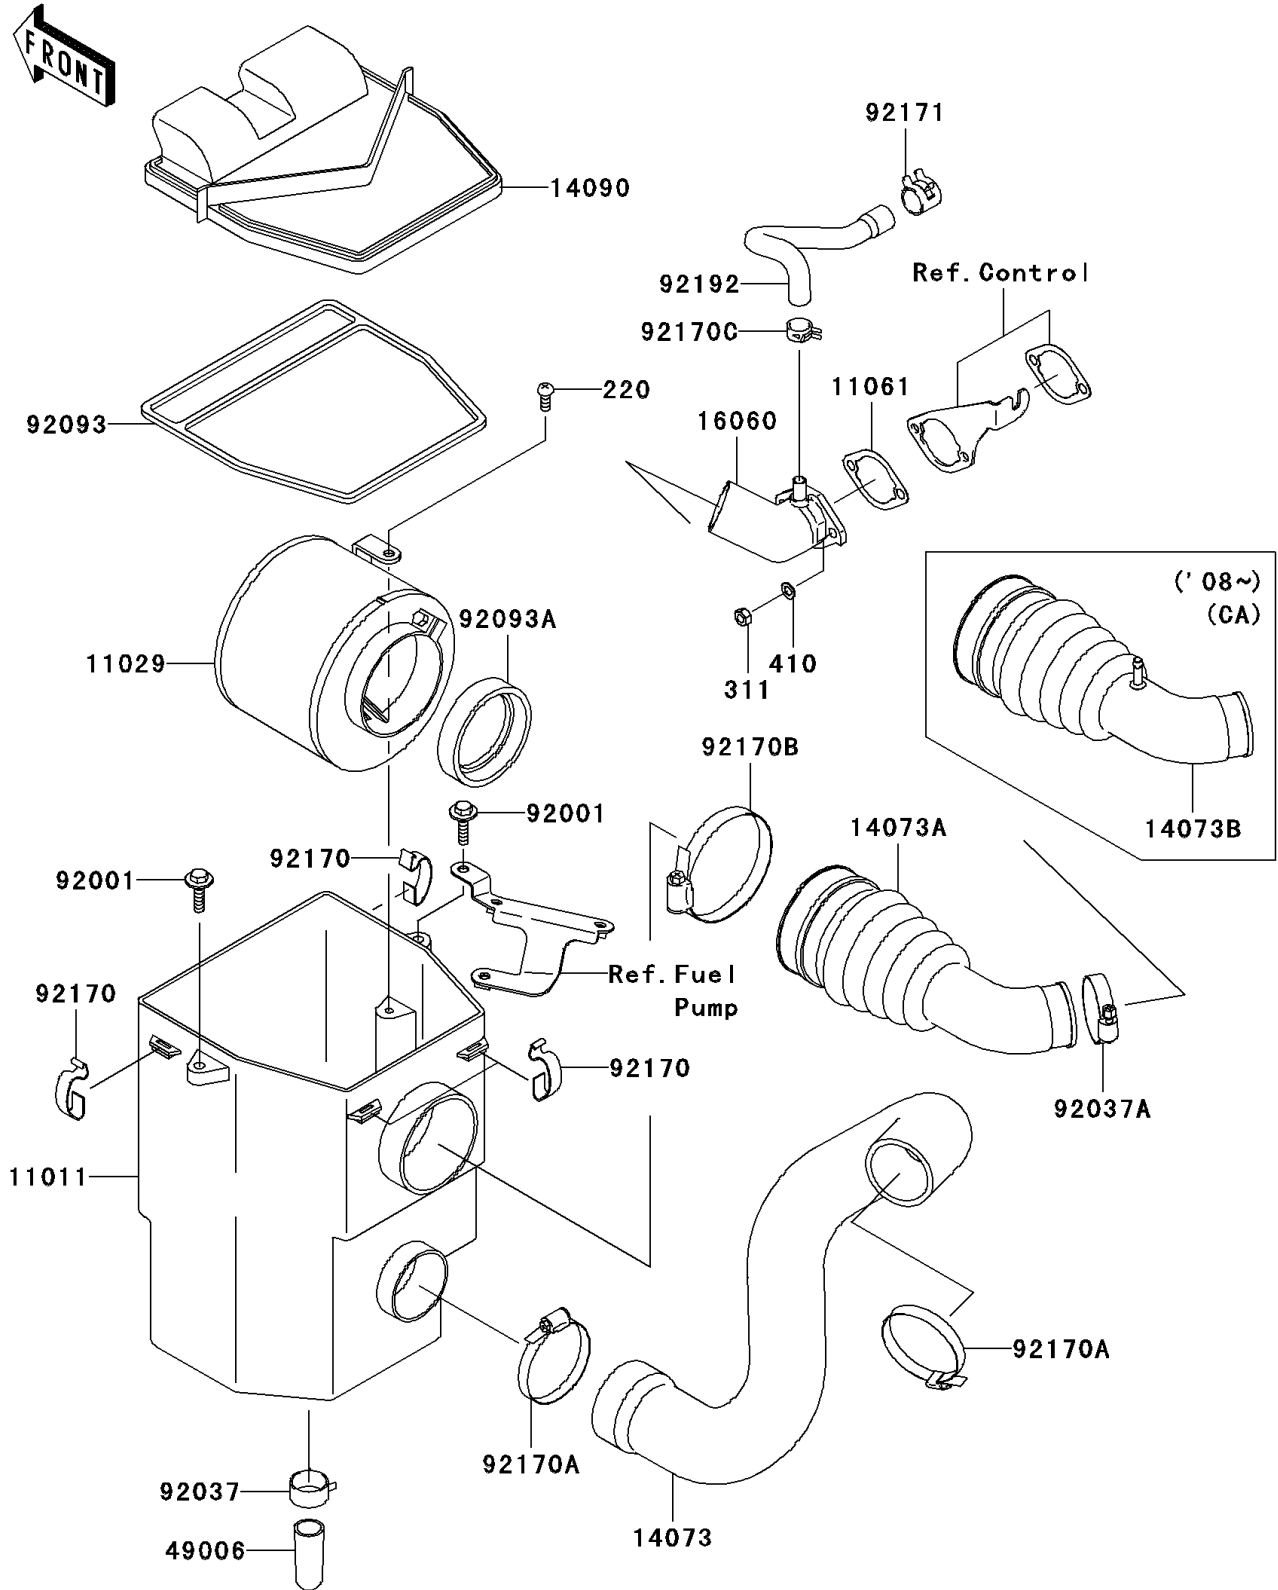

2008 Mule 610 4x4 PARTS DIAGRAM

Air Cleaner

E1130

2008 Mule 610 4x4 PARTS LIST

Air Cleaner

ITEM NAME	PART NUMBER	QUANTITY
SCREW-PAN-CROSS,6X14 (Ref # 220)	220AA0614	1
NUT-HEX,6MM (Ref # 311)	311AA0600	2
WASHER-PLAIN-SMALL (Ref # 410)	410AA0600	2
CASE-AIR FILTER (Ref # 11011)	11011-1367	1
ELEMENT-ASSY-AIR FILTER (Ref # 11029)	11029-1004	1
GASKET (Ref # 11061)	11061-7026	1
DUCT,FRAME-AIR FILTER (Ref # 14073)	14073-0072	1
COVER,AIR FILTER (Ref # 14090)	14090-1106	1
PIPE-INTAKE (Ref # 16060)	16060-2210	1
BOOT (Ref # 49006)	49006-1351	1
BOLT,6X25,W/WASHER (Ref # 92001)	92001-1140	2
CLAMP,HOSE CLIP (Ref # 92037)	92037-1460	1
CLAMP (Ref # 92037A)	92037-506	1
SEAL,AIR FILTER (Ref # 92093)	92093-1241	1
SEAL,DUST (Ref # 92093A)	92093-1322	1
CLAMP,AIR FILTER (Ref # 92170)	92170-1211	4
CLAMP (Ref # 92170A)	92170-1674	2
CLAMP (Ref # 92170B)	92170-1679	1
CLAMP (Ref # 92170C)	92170-7003	1
CLAMP (Ref # 92171)	92171-7013	1
TUBE,BREATHER (Ref # 92192)	92192-2084	1
DUCT,AIR FILTER-IN.PIPE (Ref # 14073A)	14073-0074	1
DUCT,AIR FILTER-IN.PIPE (Ref # 14073B)	14073-0193	1