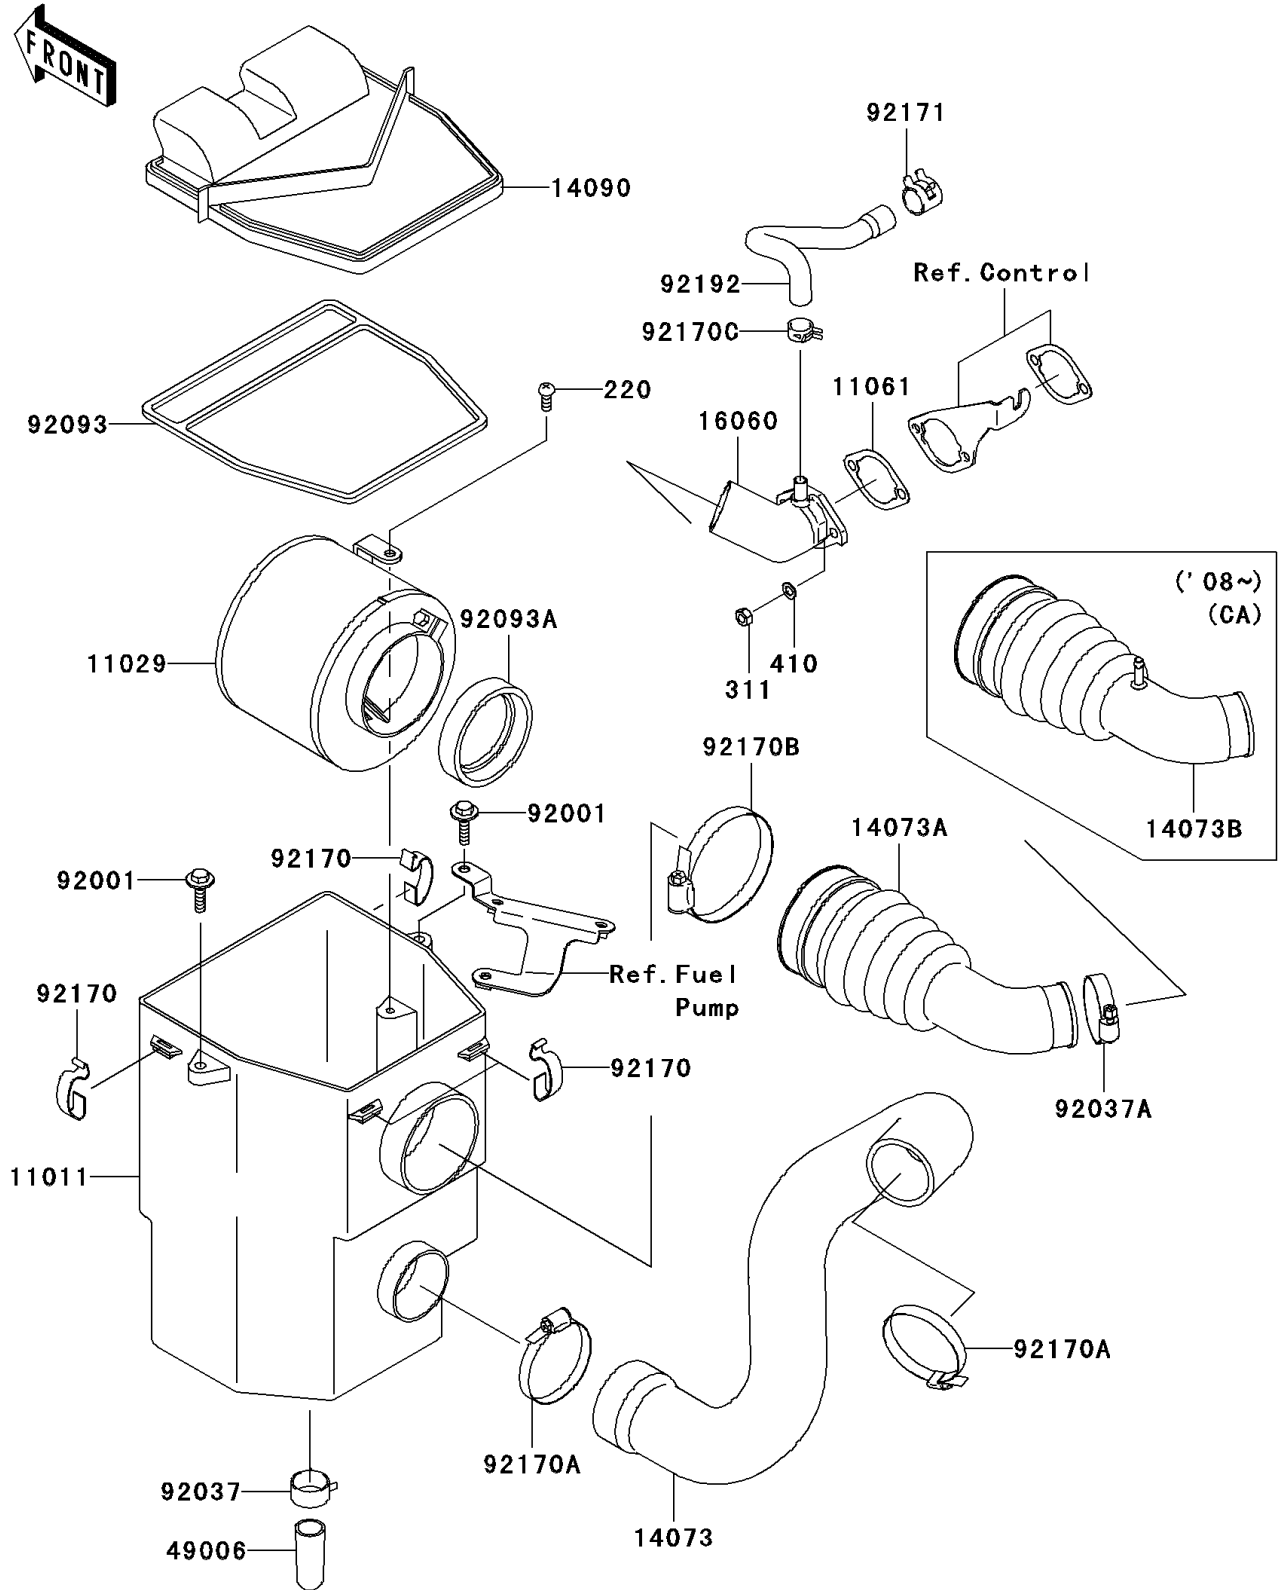

# 2009 Mule 610 4x4 PARTS DIAGRAM

Air Cleaner

E1130

## 2009 Mule 610 4x4 PARTS LIST

### Air Cleaner

ITEM NAME	PART NUMBER	QUANTITY
SCREW-PAN-CROSS,6X14 (Ref # 220)	220AA0614	1
NUT-HEX,6MM (Ref # 311)	311AA0600	2
WASHER-PLAIN-SMALL (Ref # 410)	410AA0600	2
CASE-AIR FILTER (Ref # 11011)	11011-1367	1
ELEMENT-ASSY-AIR FILTER (Ref # 11029)	11029-1004	1
GASKET (Ref # 11061)	11061-7026	1
DUCT,FRAME-AIR FILTER (Ref # 14073)	14073-0072	1
COVER,AIR FILTER (Ref # 14090)	14090-1106	1
PIPE-INTAKE (Ref # 16060)	16060-2210	1
BOOT (Ref # 49006)	49006-1351	1
BOLT,6X25,W/WASHER (Ref # 92001)	92001-1140	2
CLAMP,HOSE CLIP (Ref # 92037)	92037-1460	1
CLAMP (Ref # 92037A)	92037-506	1
SEAL,AIR FILTER (Ref # 92093)	92093-1241	1
SEAL,DUST (Ref # 92093A)	92093-1322	1
CLAMP,AIR FILTER (Ref # 92170)	92170-1211	4
CLAMP (Ref # 92170A)	92170-1674	2
CLAMP (Ref # 92170B)	92170-1679	1
CLAMP (Ref # 92170C)	92170-7003	1
CLAMP (Ref # 92171)	92171-7013	1
TUBE,BREATHER (Ref # 92192)	92192-2084	1
DUCT,AIR FILTER-IN.PIPE (Ref # 14073A)	14073-0074	1
DUCT,AIR FILTER-IN.PIPE (Ref # 14073B)	14073-0193	1