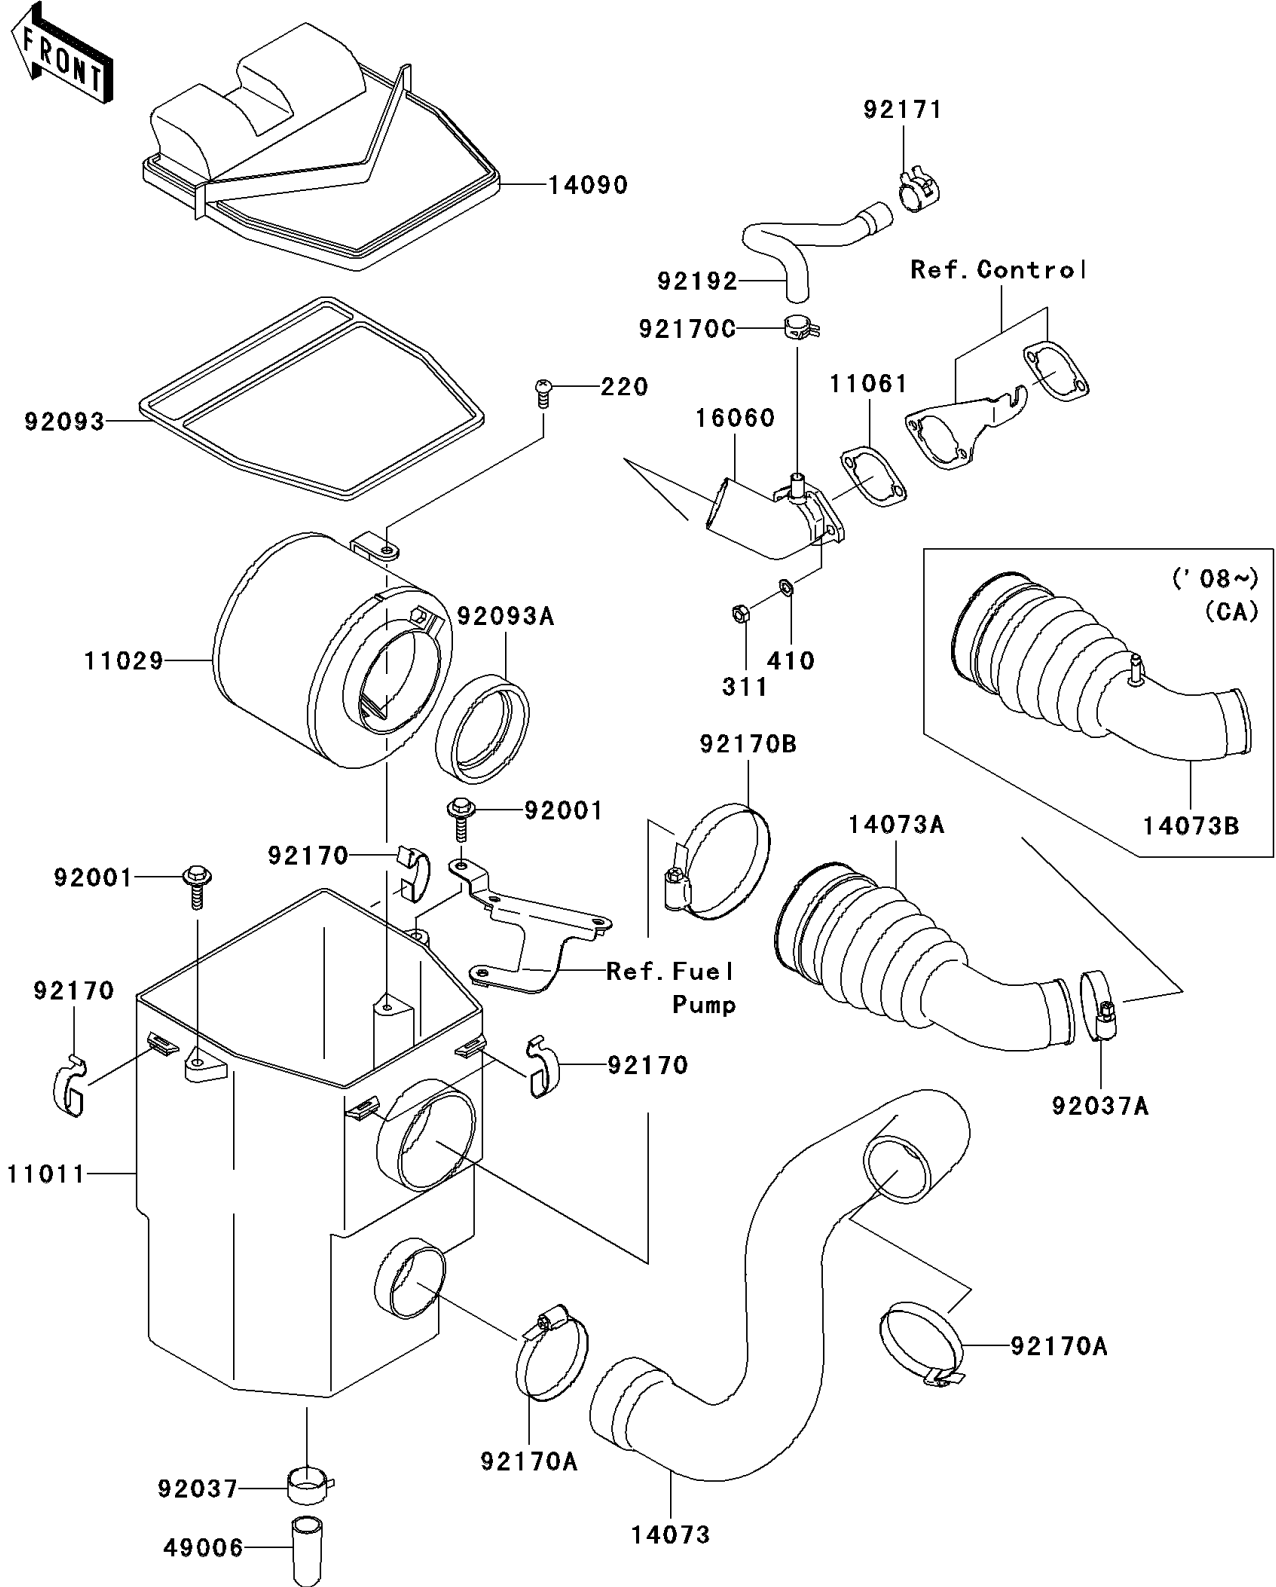

2010 Mule 610 4x4 PARTS DIAGRAM

Air Cleaner

E1130

2010 Mule 610 4x4 PARTS LIST

Air Cleaner

ITEM NAME	PART NUMBER	QUANTITY
SCREW-PAN-CROSS,6X14 (Ref # 220)	220AA0614	1
NUT-HEX,6MM (Ref # 311)	311AA0600	2
WASHER-PLAIN-SMALL (Ref # 410)	410AA0600	2
CASE-AIR FILTER (Ref # 11011)	11011-1367	1
ELEMENT-ASSY-AIR FILTER (Ref # 11029)	11029-1004	1
GASKET (Ref # 11061)	11061-7026	1
DUCT,FRAME-AIR FILTER (Ref # 14073)	14073-0072	1
COVER,AIR FILTER (Ref # 14090)	14090-1106	1
PIPE-INTAKE (Ref # 16060)	16060-2210	1
BOOT (Ref # 49006)	49006-1351	1
BOLT,6X25,W/WASHER (Ref # 92001)	92001-1140	2
CLAMP,HOSE CLIP (Ref # 92037)	92037-1460	1
CLAMP (Ref # 92037A)	92037-506	1
SEAL,AIR FILTER (Ref # 92093)	92093-1241	1
SEAL,DUST (Ref # 92093A)	92093-1322	1
CLAMP,AIR FILTER (Ref # 92170)	92170-1211	4
CLAMP (Ref # 92170A)	92170-1674	2
CLAMP (Ref # 92170B)	92170-1679	1
CLAMP (Ref # 92170C)	92170-7003	1
CLAMP (Ref # 92171)	92171-7013	1
TUBE,BREATHER (Ref # 92192)	92192-2084	1
DUCT,AIR FILTER-IN.PIPE (Ref # 14073A)	14073-0074	1
DUCT,AIR FILTER-IN.PIPE (Ref # 14073B)	14073-0193	1