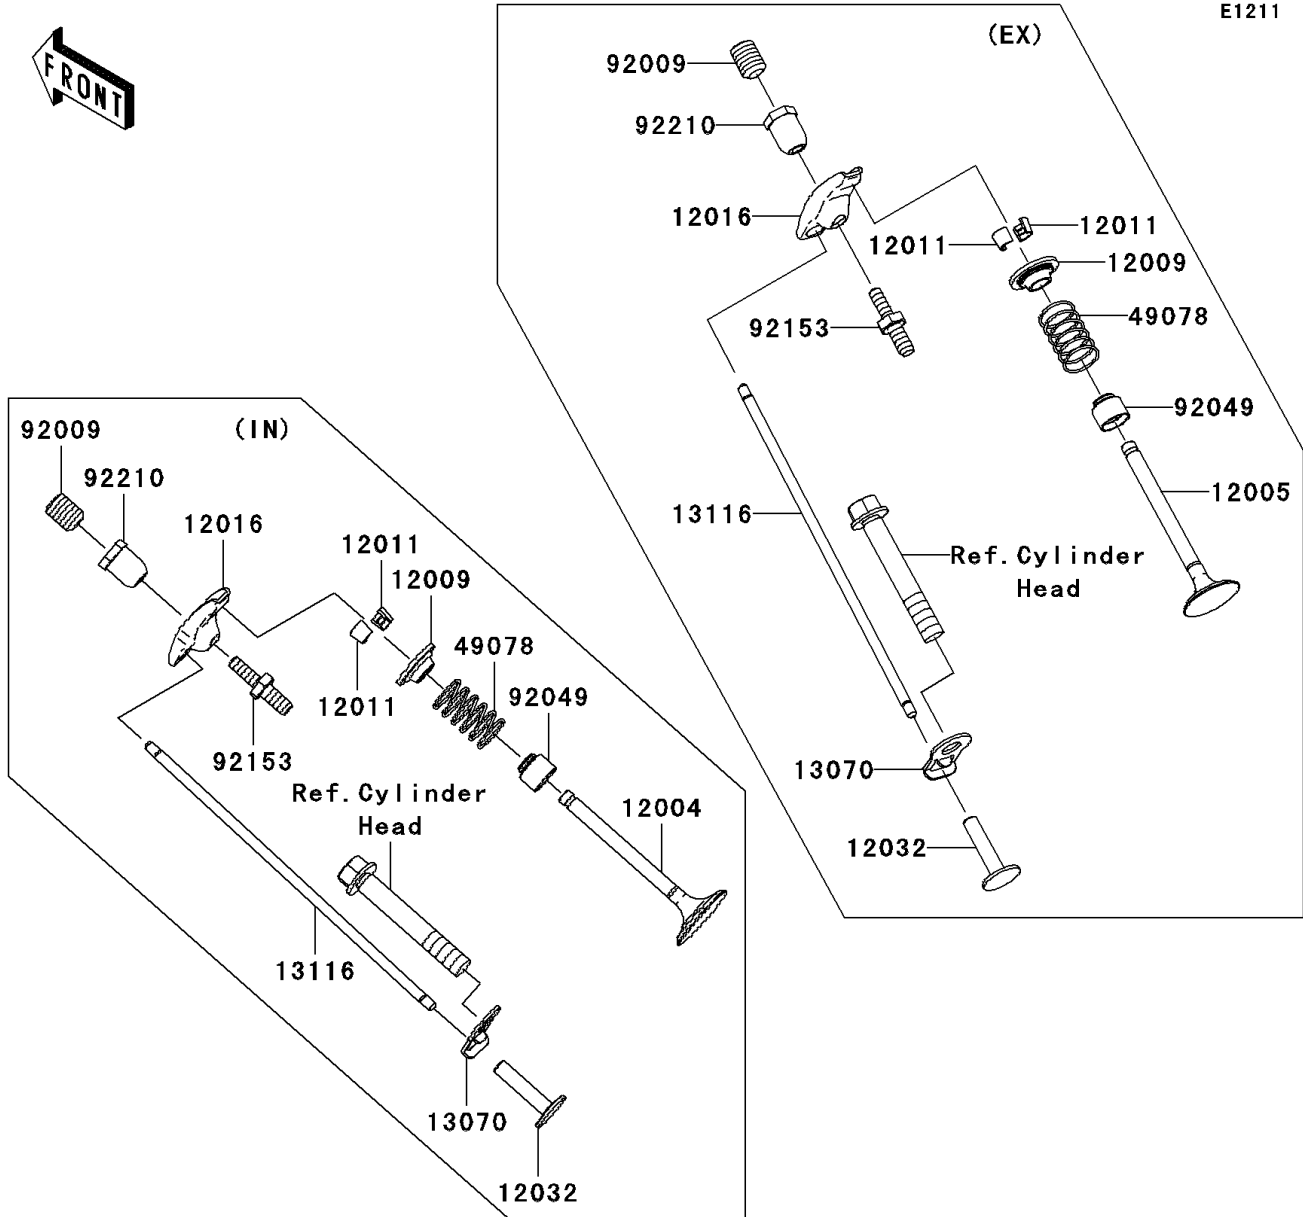

2009 Mule 610 4x4 PARTS DIAGRAM

Valve(s)/Camshaft(s)

E1211

2009 Mule 610 4x4 PARTS LIST

Valve(s)/Camshaft(s)

ITEM NAME	PART NUMBER	QUANTITY
VALVE-INTAKE (Ref # 12004)	12004-7004	1
VALVE-EXHAUST (Ref # 12005)	12005-7005	1
RETAINER-VALVE SPRING (Ref # 12009)	12009-7002	2
COLLET (Ref # 12011)	12011-2052	4
ARM-ROCKER (Ref # 12016)	12016-7007	2
TAPPET (Ref # 12032)	12032-7001	2
GUIDE,ROD-PUSH (Ref # 13070)	13070-7012	2
ROD-PUSH (Ref # 13116)	13116-7004	2
SPRING-ENGINE VALVE (Ref # 49078)	49078-7003	2
CAMSHAFT-COMP (Ref # 49118)	49118-7011	1
SCREW (Ref # 92009)	92009-2341	2
SEAL-OIL (Ref # 92049)	92049-7020	2
SPRING (Ref # 92145)	92145-7001	1
BOLT (Ref # 92153)	92153-7019	2
NUT,M6 (Ref # 92210)	92210-7032	2