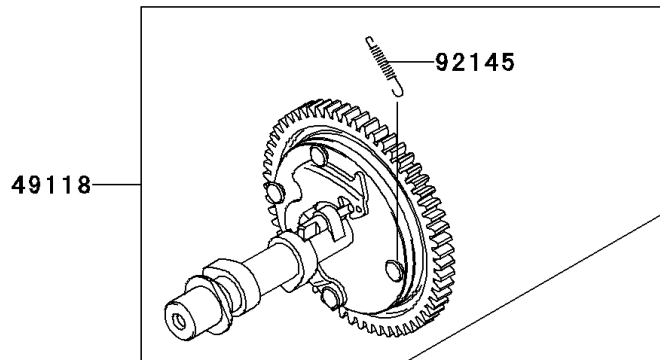

2009 Mule 610 4x4 PARTS DIAGRAM

Valve(s)/Camshaft(s)

E1211

2009 Mule 610 4x4 PARTS LIST

Valve(s)/Camshaft(s)

ITEM NAME	PART NUMBER	QUANTITY
VALVE-INTAKE (Ref # 12004)	12004-7004	1
VALVE-EXHAUST (Ref # 12005)	12005-7005	1
RETAINER-VALVE SPRING (Ref # 12009)	12009-7002	2
COLLET (Ref # 12011)	12011-2052	4
ARM-ROCKER (Ref # 12016)	12016-7007	2
TAPPET (Ref # 12032)	12032-7001	2
GUIDE,ROD-PUSH (Ref # 13070)	13070-7012	2
ROD-PUSH (Ref # 13116)	13116-7004	2
SPRING-ENGINE VALVE (Ref # 49078)	49078-7003	2
CAMSHAFT-COMP (Ref # 49118)	49118-7011	1
SCREW (Ref # 92009)	92009-2341	2
SEAL-OIL (Ref # 92049)	92049-7020	2
SPRING (Ref # 92145)	92145-7001	1
BOLT (Ref # 92153)	92153-7019	2
NUT,M6 (Ref # 92210)	92210-7032	2